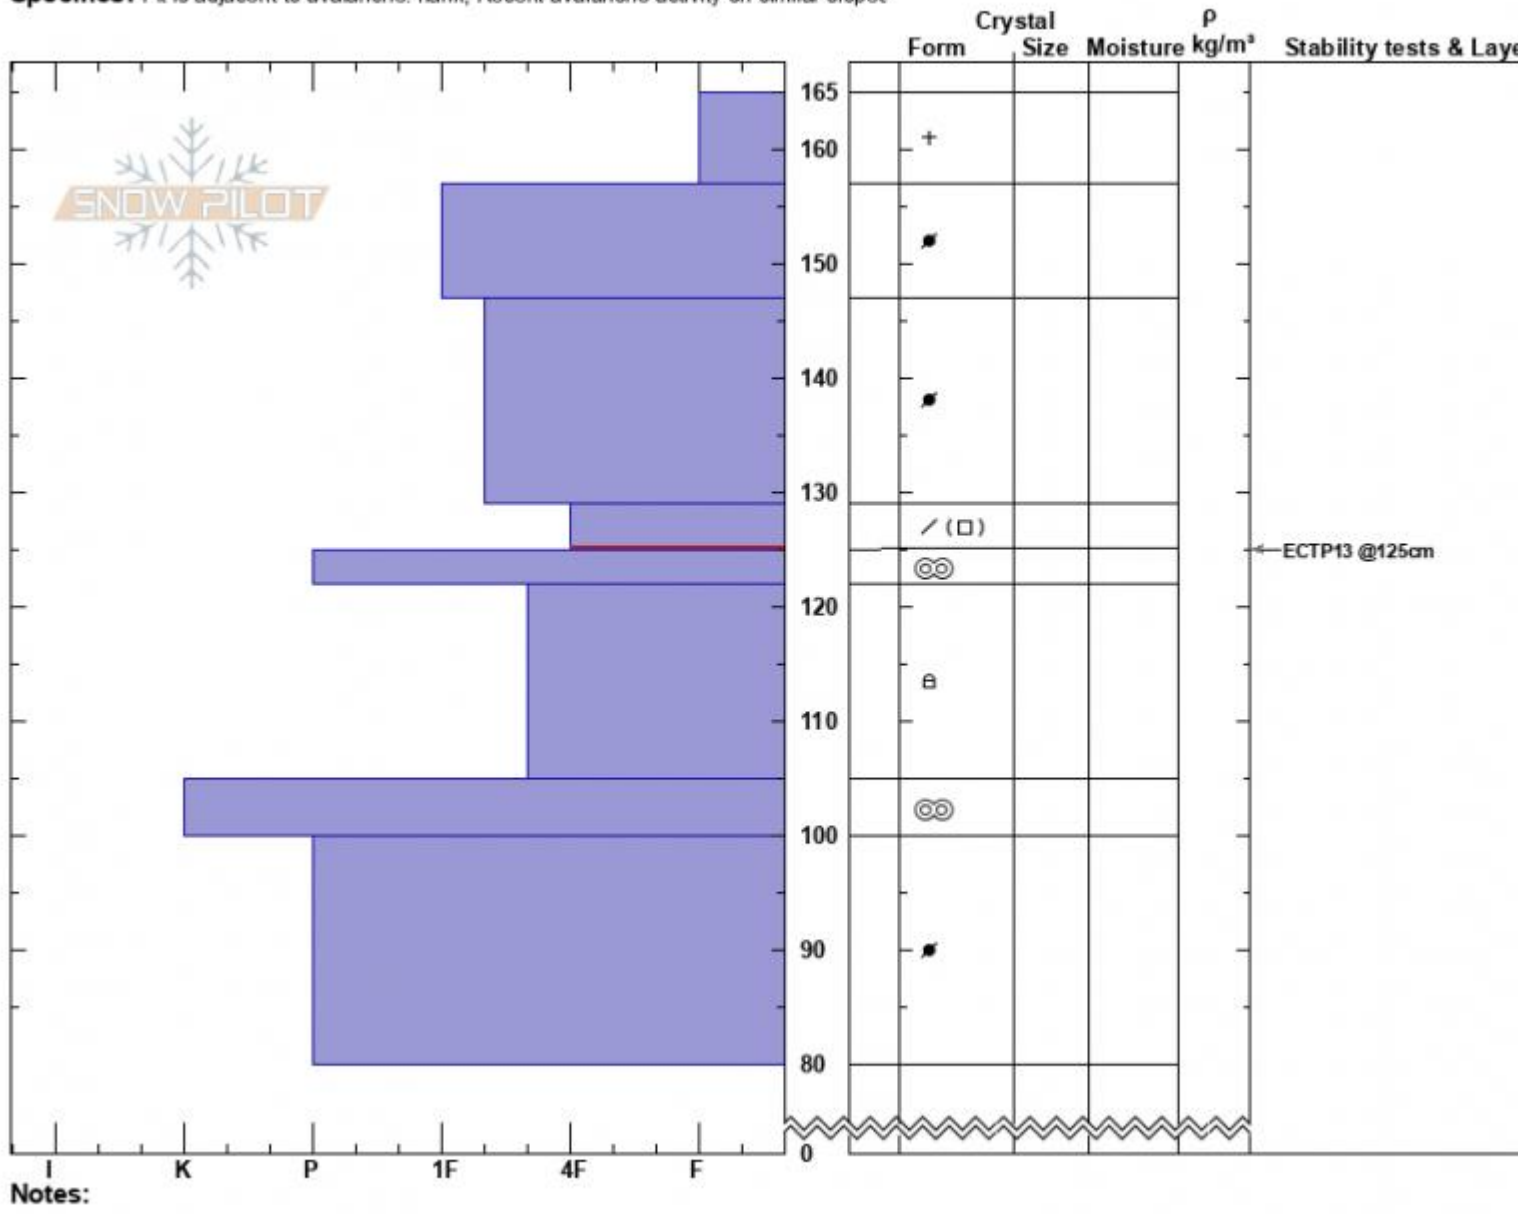

Wyoming Bowl Profile
 Madison Range-N
 MT
 Elevation: 9641 ft
 Aspect: 122°
 Specifics: Pit is adjacent to avalanche: flank; Recent avalanche activity on similar slopes

Dave Zinn
 03/15/2022 - 1:00pm
 Co-ord: 45.27052N, -111.46490W
 Slope Angle: 20°
 Wind Loading: previous

Stability: Poor
 Air Temperature:
 Sky Cover: OVC
 Precipitation: S1
 Wind: SW Light Breeze

HS:165
 Layer Notes:
 129-125cm: Problematic layer

Profile of snowpack in the backcountry near Big Sky Resort next to a skier-triggered avalanche.

Advisory Region
 Northern Madison
 Longitude
 -111.44W
 Latitude
 45.28N

Northern Madison, 2022-03-17