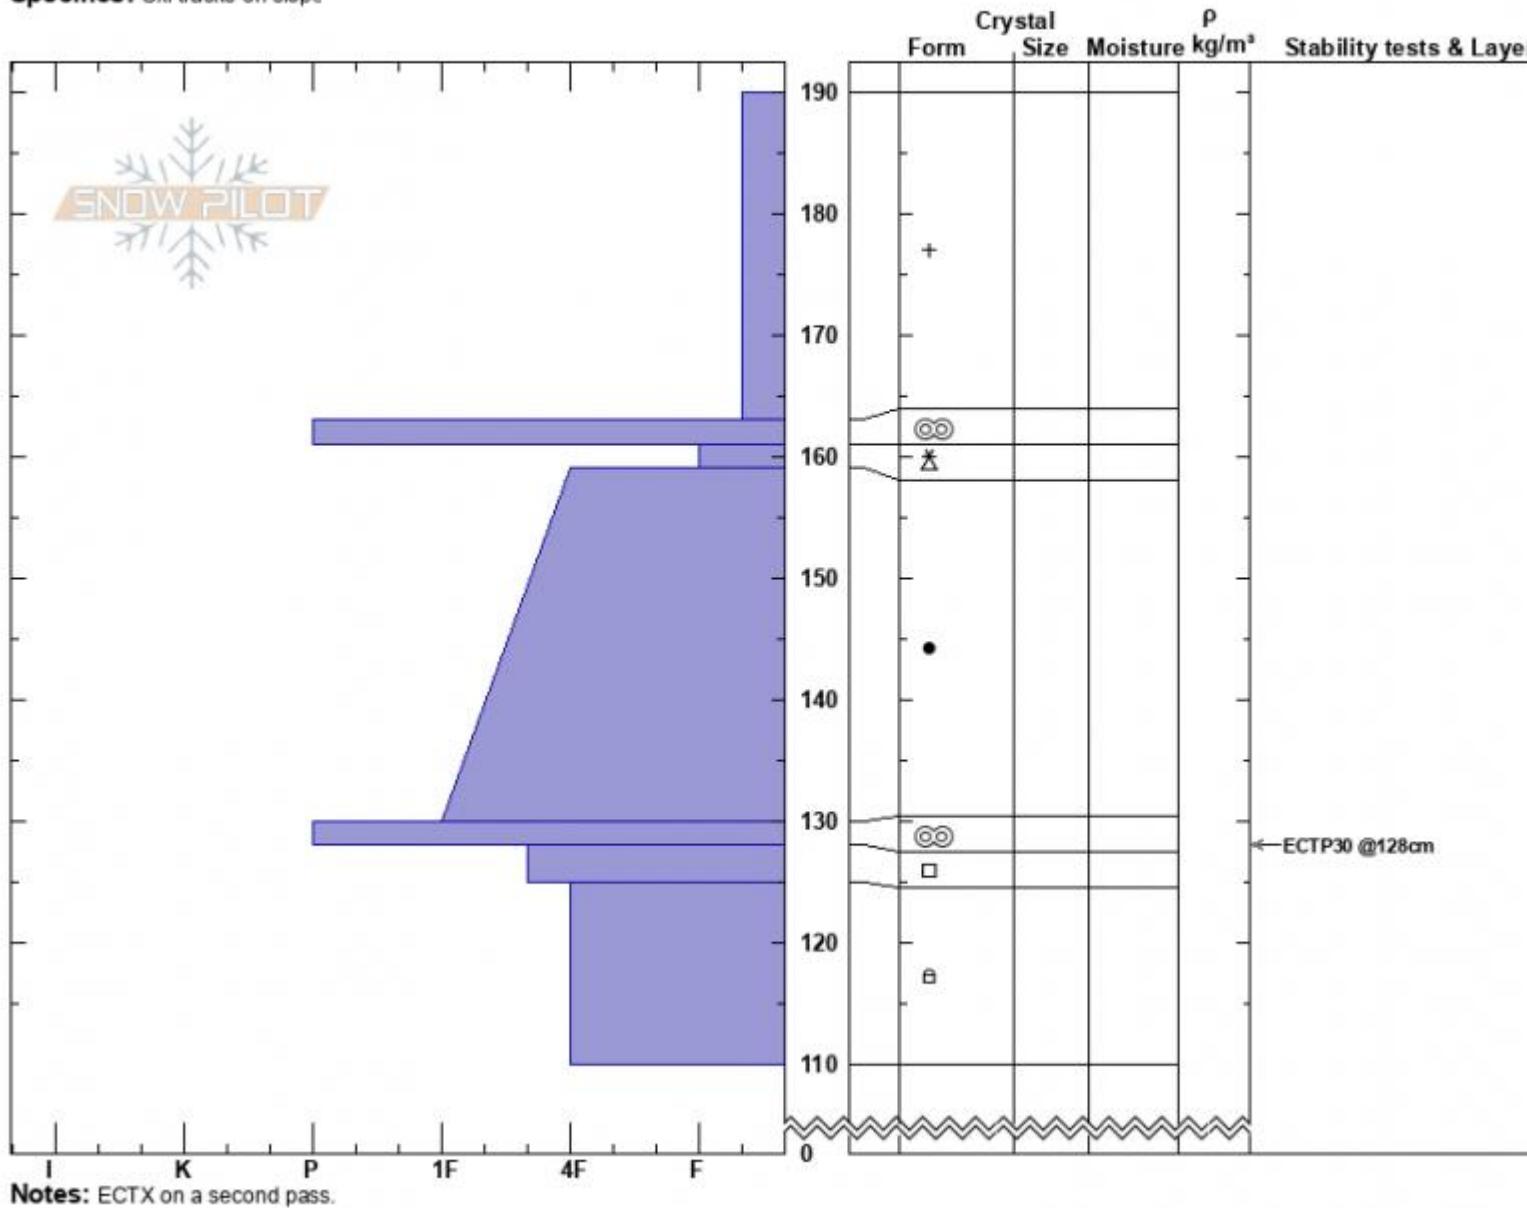

Spanky's
 Madison Range-N
 MT
 Elevation: 9140 ft
 Aspect: 60°
 Specifics: Ski tracks on slope

Hannah Marshall
 03/20/2022 - 1:00pm
 Co-ord: 45.32442N, -111.38086W
 Slope Angle:
 Wind Loading:

Stability:
 Air Temperature:
 Sky Cover:
 Precipitation: S-1
 Wind: NW Moderate

HS:190 Layer Notes:

Advisory Region
 Northern Madison
 Longitude
 -111.38W
 Latitude
 45.34N
 Northern Madison, 2022-03-20