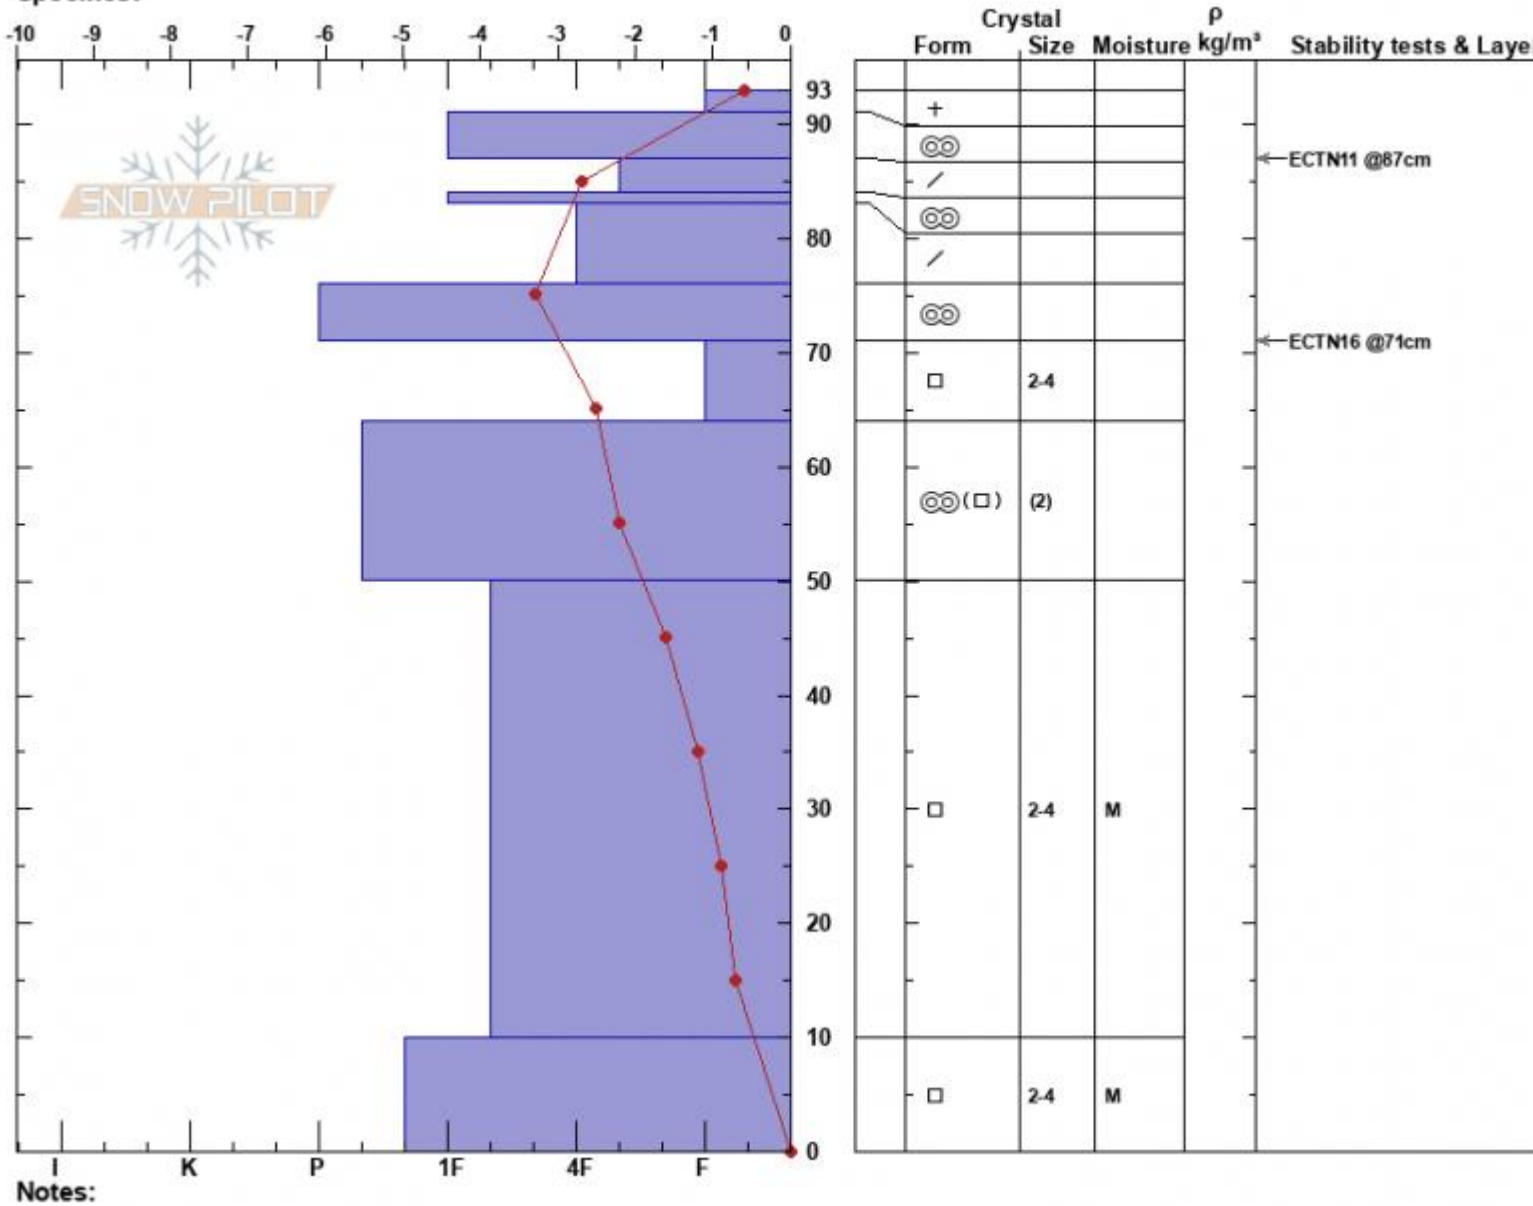

Hebgen Lake
 Lionhead Range
 MT
 Elevation: 8846 ft
 Aspect: 150°
 Specifics:

Hannah Marshall
 03/22/2022 - 12:00pm
 Co-ord: 44.83918N, -111.34193W
 Slope Angle: 20°
 Wind Loading:

Stability: Good
 Air Temperature: -1.5°C
 Sky Cover: FEW
 Precipitation: NO
 Wind:

HS:93
 PF:50
 Layer Notes:
 71-64cm: Problematic layer

Advisory Region
 Lionhead Range
 Longitude
 -111.34W
 Latitude
 44.84N
 Lionhead Range, 2022-03-22