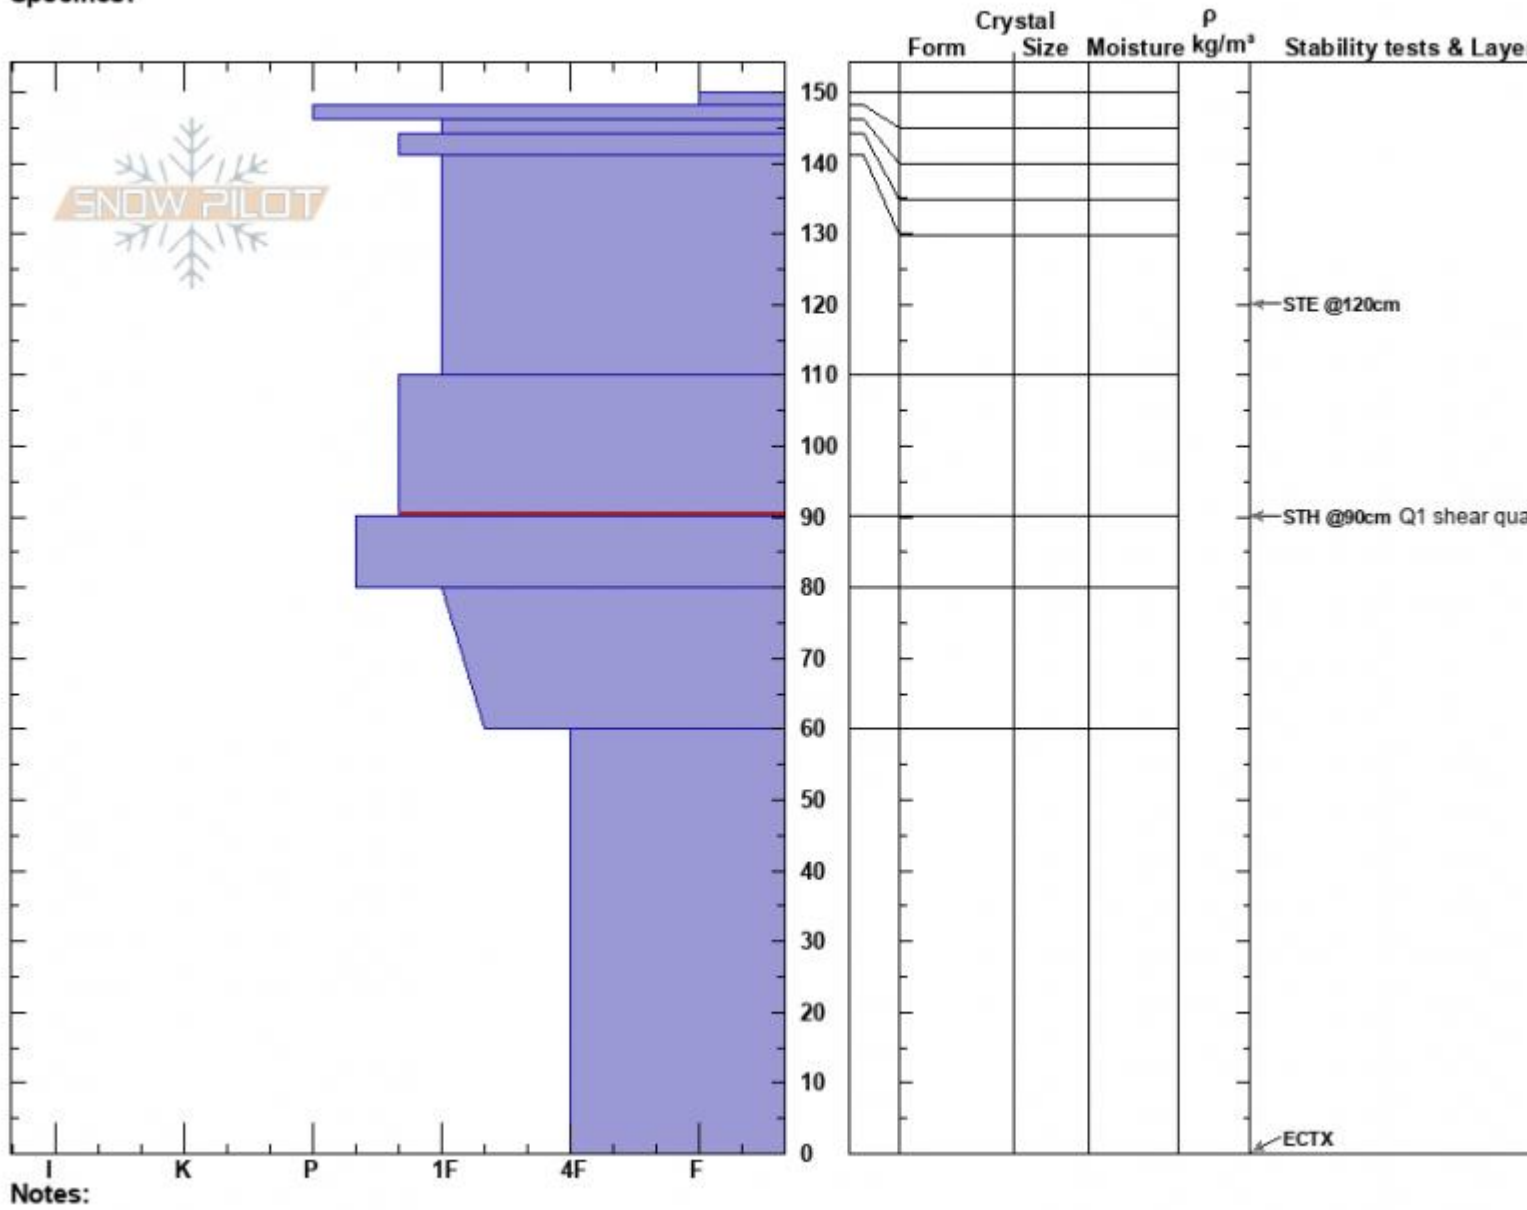

Flathead Pass  
 Bridger Range  
 MT  
 Elevation: 2325 m  
 Aspect: NE  
 Specifics:

Erich Schreier  
 05/01/2022 - 10:30am  
 Co-ord: 45.96732N, -111.01052W  
 Slope Angle: 30°  
 Wind Loading: yes

Stability:  
 Air Temperature: 0°C  
 Sky Cover: X  
 Precipitation: S-1  
 Wind: SW Light Breeze

HS:150  
 Layer Notes:  
 110-90cm: Problematic layer

Advisory Region  
 Bridger Range  
 Longitude  
 -111.02W  
 Latitude  
 45.97N  
 Bridger Range, 2022-05-02