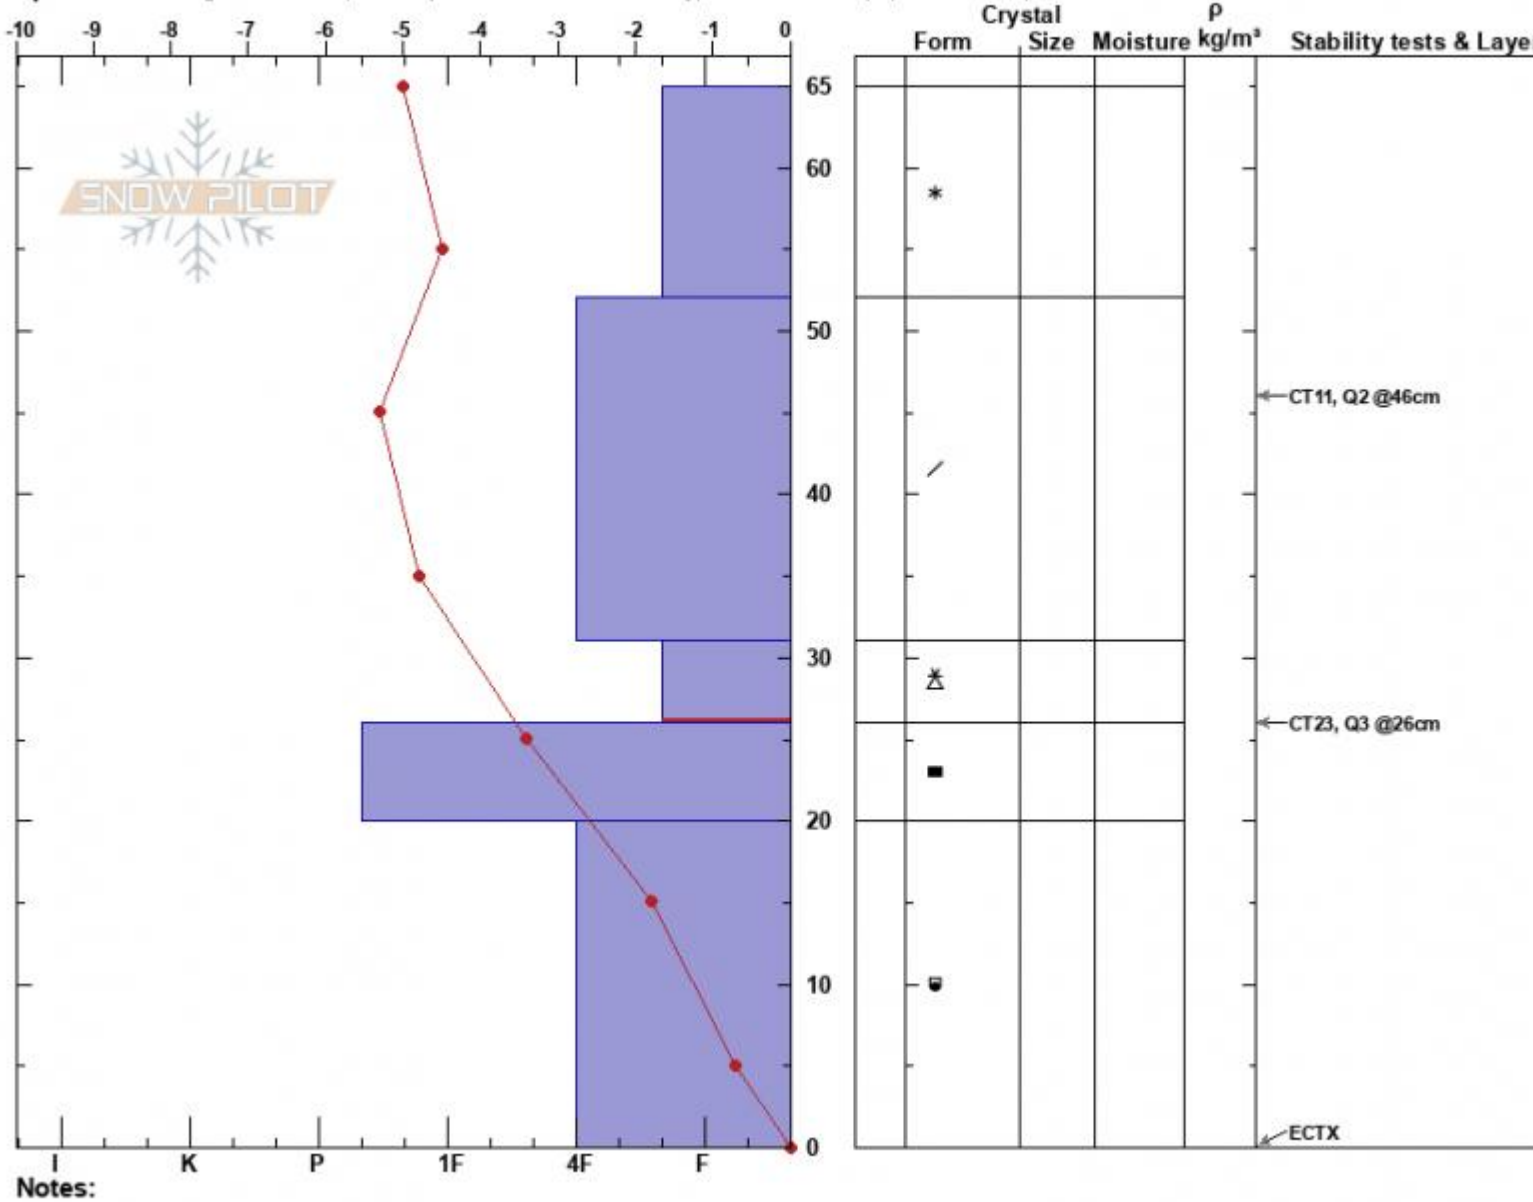

Hidden Gulley
 Bridger Range
 MT
 Elevation: 7460 ft
 Aspect: E

Ethan Jeannette
 11/13/2022 - 12:00pm
 Co-ord: 45.82462N, -110.92463W
 Slope Angle: 25°
 Wind Loading: no

Stability: Good
 Air Temperature: -5°C
 Sky Cover: OVC
 Precipitation: S1
 Wind: Calm

HS:65
 Layer Notes:
 31-26cm: Problematic layer

Specifics: Pit dug in a Ski Area; Pit is representative of backcountry; Ski tracks on slope; We skied slope

Notes:
 Advisory Region
 Bridger Range
 Longitude
 -110.92W
 Latitude
 45.82N
 Bridger Range, 2022-11-14