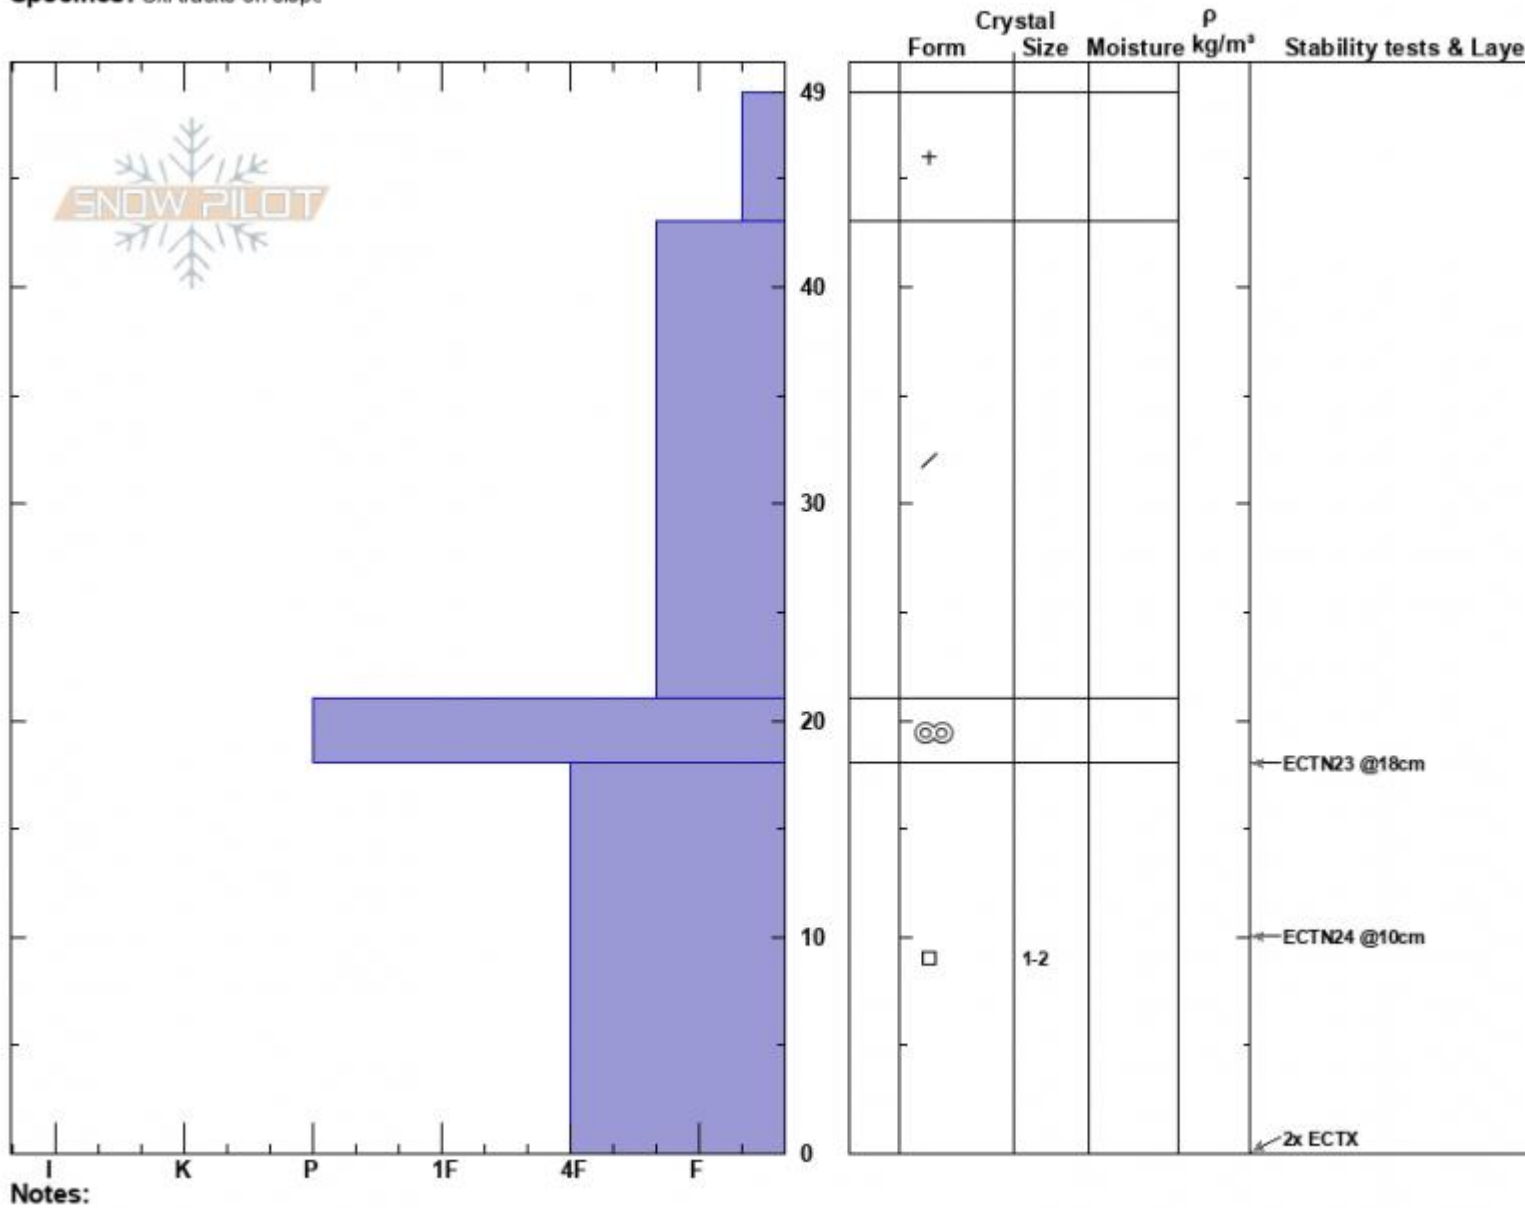

Beehive/Tyler's  
 Madison Range-N  
 MT  
 Elevation: 9061 ft  
 Aspect: 250°  
 Specifics: Ski tracks on slope

Alex Marienthal  
 11/13/2022 - 12:20pm  
 Co-ord: 45.32354N, -111.38208W  
 Slope Angle: 35°  
 Wind Loading: no

Stability: Good  
 Air Temperature:  
 Sky Cover: OVC  
 Precipitation: S1  
 Wind: NE Light Breeze

HS:49 Layer Notes:

Notes:  
 Advisory Region  
 Northern Madison  
 Longitude  
 -111.39W  
 Latitude  
 45.34N  
 Northern Madison, 2022-11-13