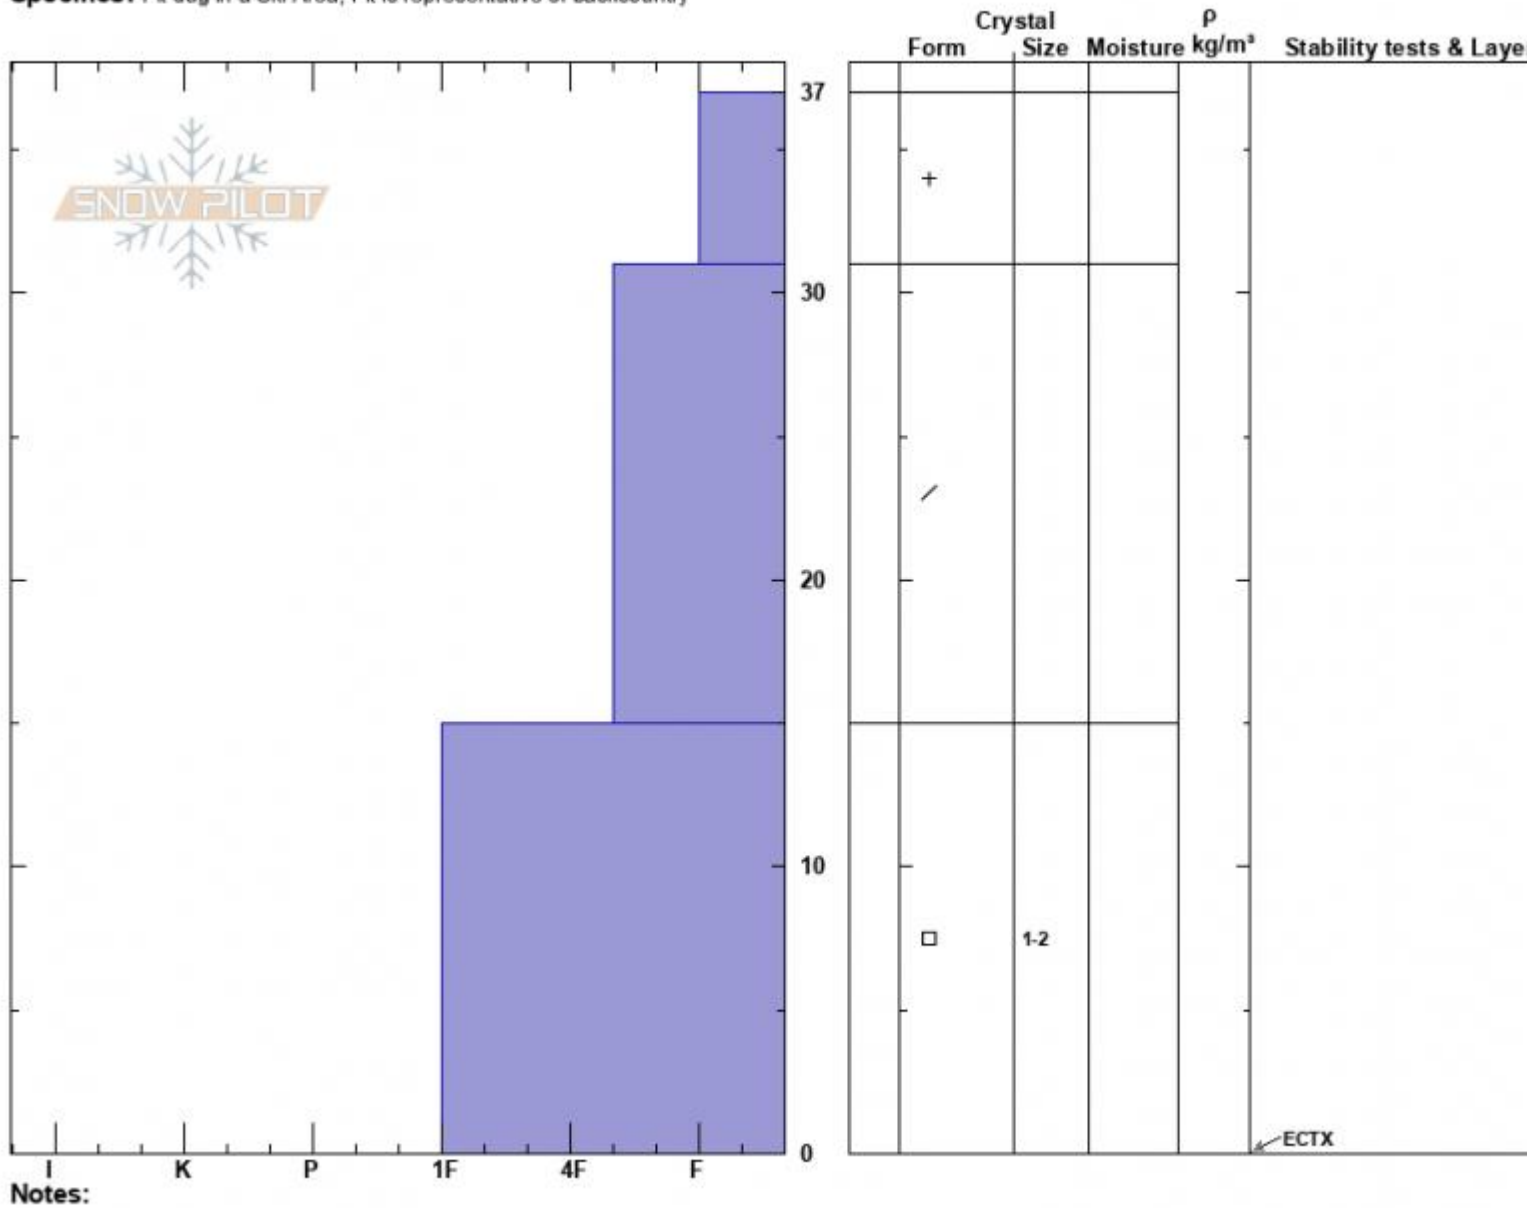

Fingers Meadow
 Bridger Range
 MT
 Elevation: 7921 ft
 Aspect: 100°
 Specifics: Pit dug in a Ski Area; Pit is representative of backcountry

Dave Zinn
 11/15/2022 - 11:15am
 Co-ord: 45.80559N, -110.92734W
 Slope Angle: 20°
 Wind Loading:

Stability: Very Good
 Air Temperature:
 Sky Cover: SCT
 Precipitation: NO
 Wind: N Light Breeze

HS:37
 PF:20
 Layer Notes:

Advisory Region
 Bridger Range
 Longitude
 -110.92W
 Latitude
 45.82N
 Bridger Range, 2022-11-15