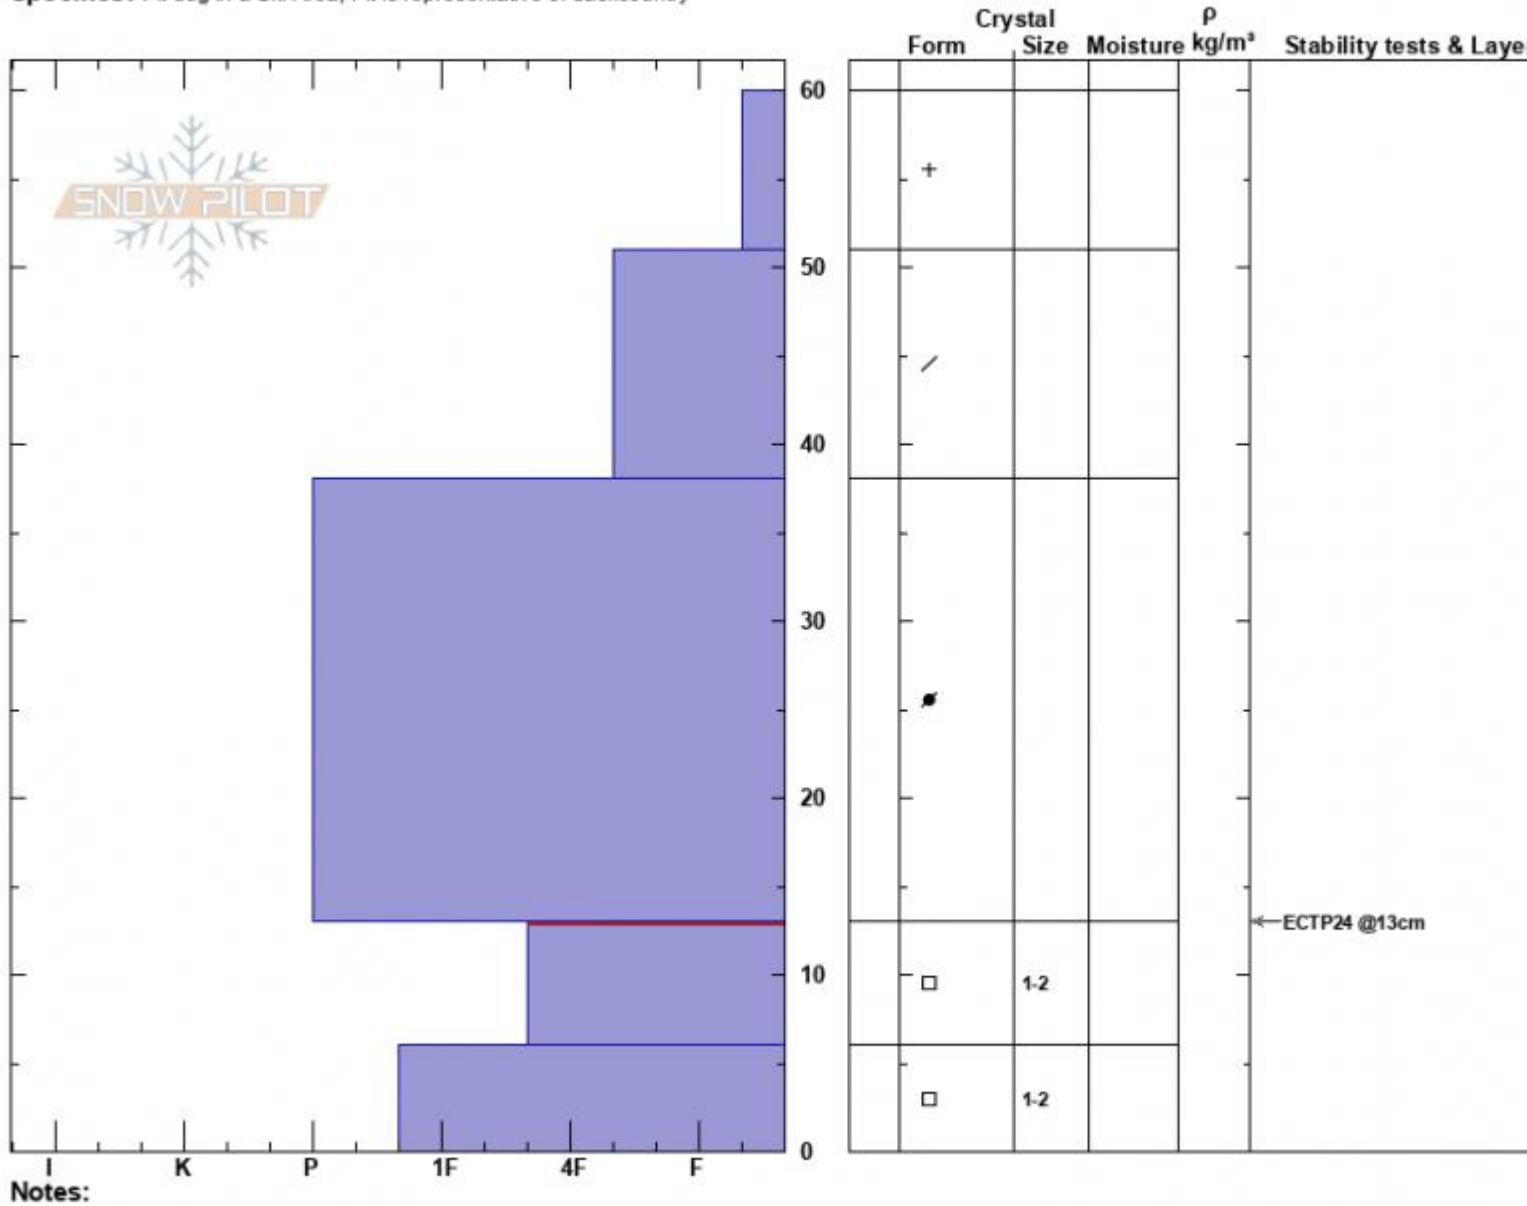

Boundary Chute
 Bridger Range
 MT
 Elevation: 7870 ft
 Aspect: 135°
 Specifics: Pit dug in a Ski Area; Pit is representative of backcountry

Dave Zinn
 11/15/2022 - 11:00am
 Co-ord: 45.80508N, -110.92738W
 Slope Angle: 26°
 Wind Loading: previous

Stability: Good
 Air Temperature:
 Sky Cover: SCT
 Precipitation: NO
 Wind: N Light Breeze

HS:60
 PF:20
 Layer Notes: 13-6cm: Problematic layer

Advisory Region
 Bridger Range
 Longitude
 -110.92W
 Latitude
 45.82N
 Bridger Range, 2022-11-15