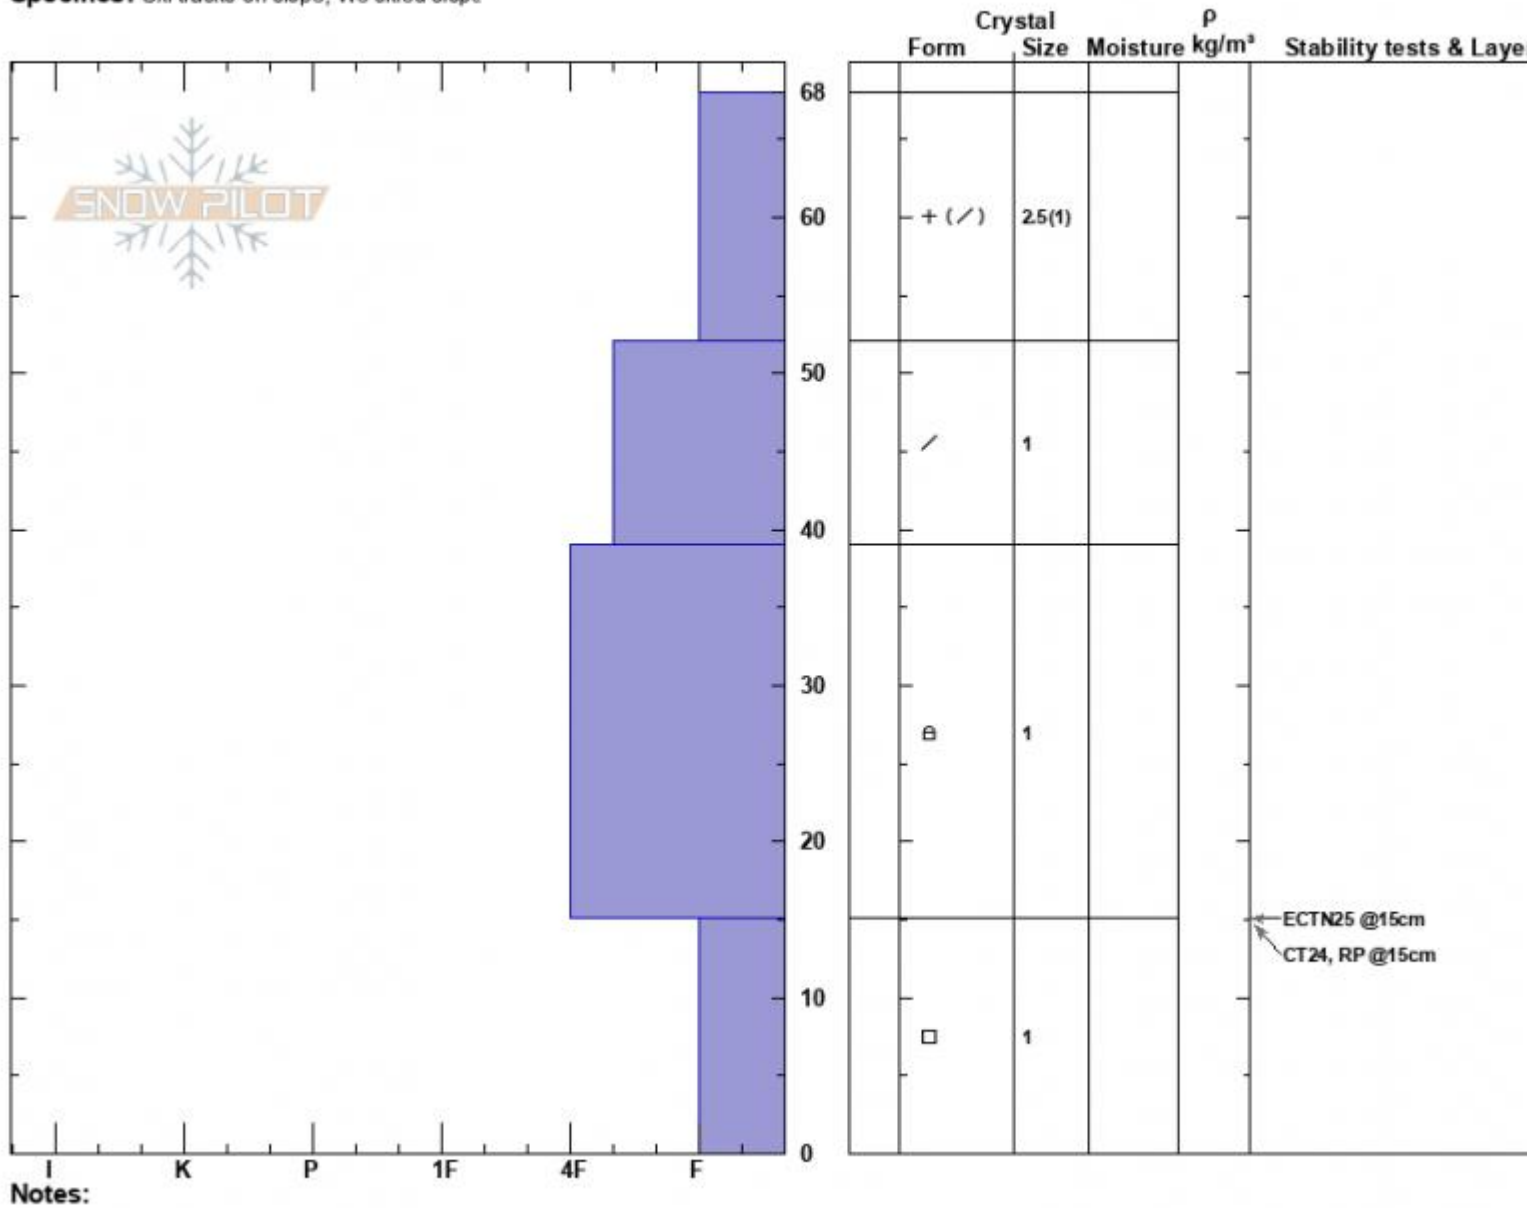

Bacon Rind South  
 Madison Range-S  
 MT  
 Elevation: 8835 ft  
 Aspect: E  
 Specifics: Ski tracks on slope; We skied slope

Mike Lavery  
 11/16/2022 - 10:20am  
 Co-ord: 44.95996N, -111.09943W  
 Slope Angle: 18°  
 Wind Loading:

Stability: Good  
 Air Temperature:  
 Sky Cover: BKN  
 Precipitation: S-1  
 Wind: Calm

HS:68  
 Layer Notes:  
 15-0cm: Problematic layer

Advisory Region  
 Southern Madison  
 Longitude  
 -111.10W  
 Latitude  
 44.96N  
 Southern Madison, 2022-11-17