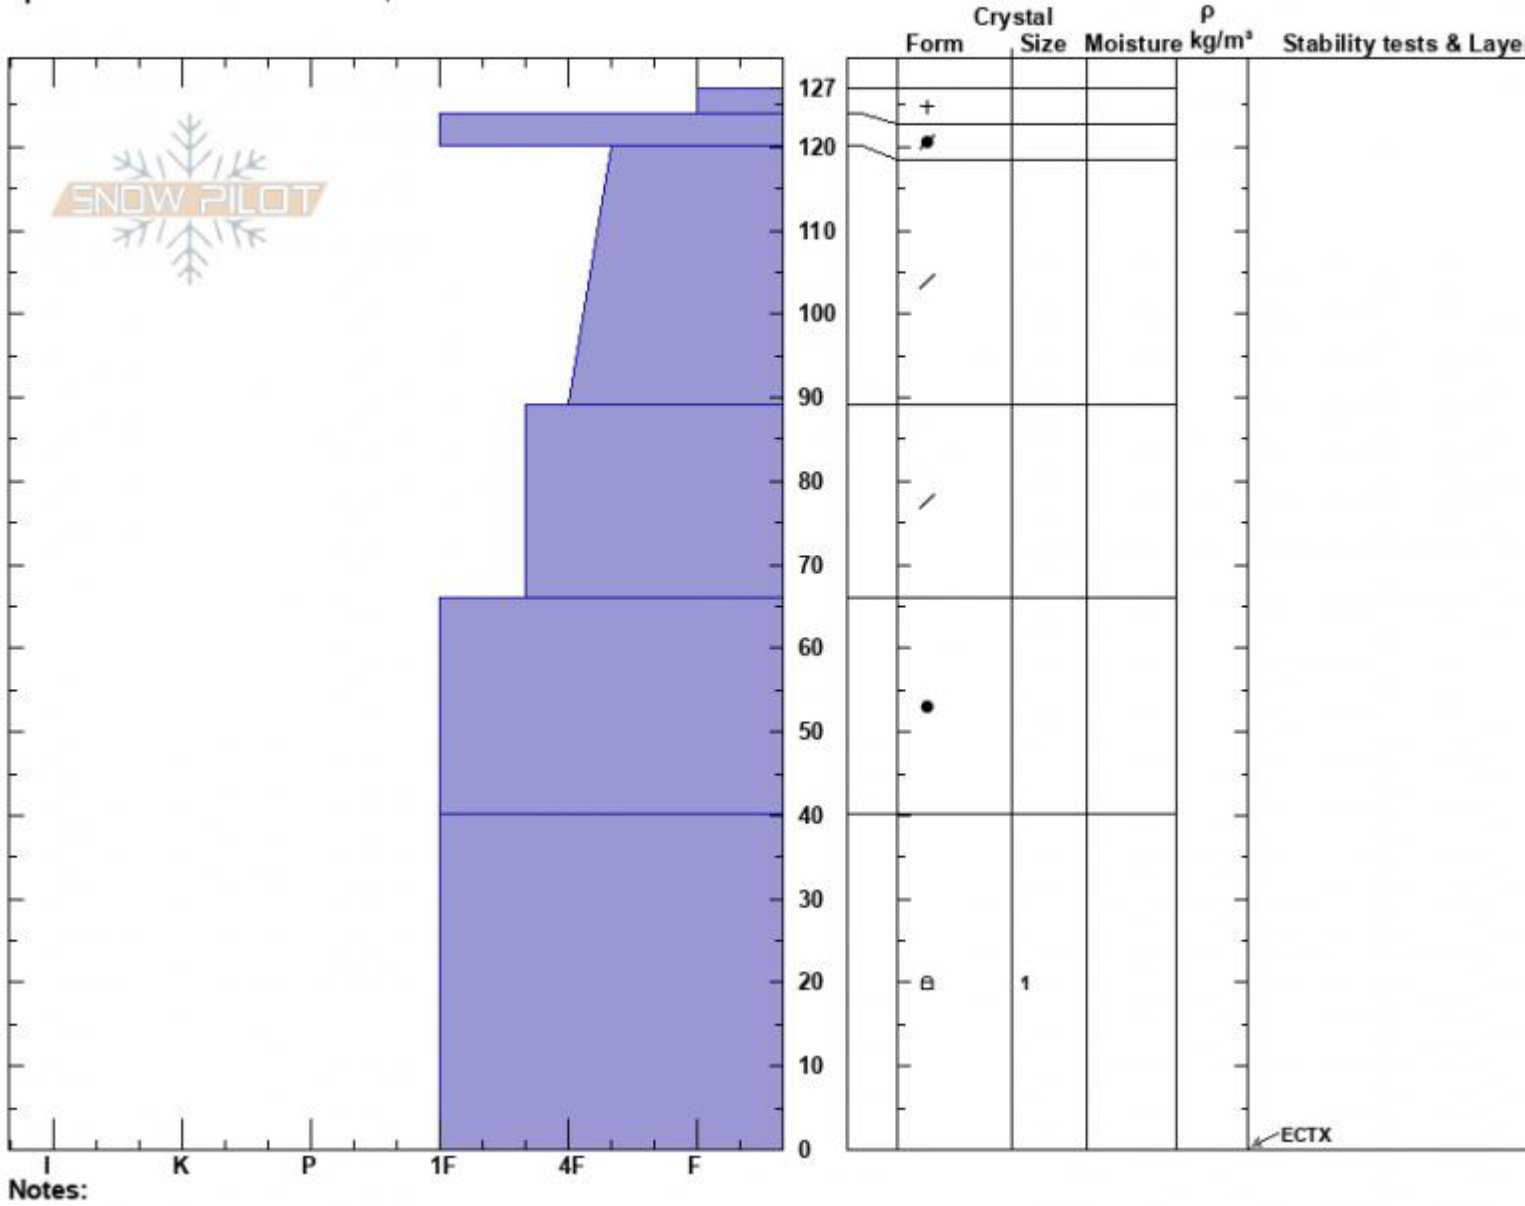

Sawtelle Rd - E Facing  
 Centennial Range  
 ID  
 Elevation: 9377 ft  
 Aspect: 80°  
 Specifics: Snowmobile tracks on slope

Doug Chabot-Admin  
 11/17/2022 - 11:40am  
 Co-ord: 44.55880N, -111.44647W  
 Slope Angle: 25°  
 Wind Loading:

Stability: Good  
 Air Temperature: -17°C  
 Sky Cover: FEW  
 Precipitation: NO  
 Wind: Calm

HS:127 Layer Notes:

Advisory Region  
 Island Park  
 Longitude  
 -111.44W  
 Latitude  
 44.56N  
 Island Park, 2022-11-17