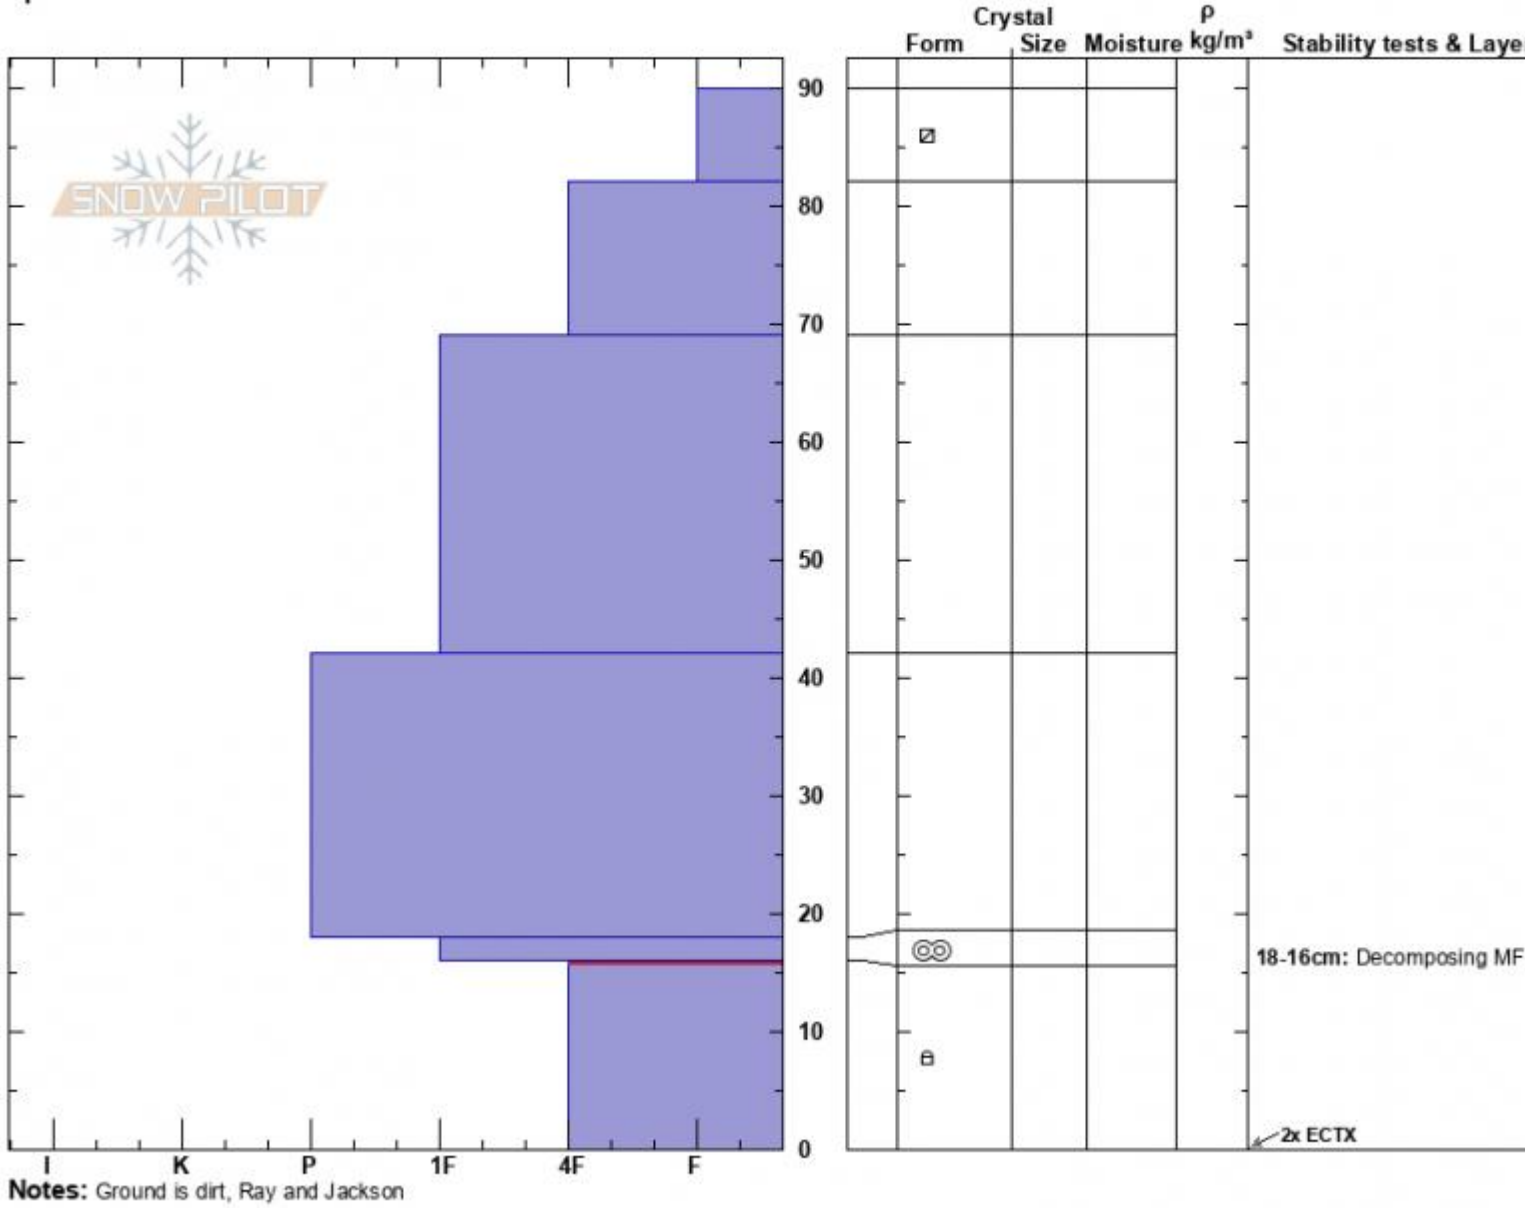

Bacon Rind
 Madison Range-S
 MT
 Elevation: 8970 ft
 Aspect: N
 Specifics:

Jackson Breen
 11/20/2022 - 12:00pm
 Co-ord:
 Slope Angle: 25°
 Wind Loading: no

Stability:
 Air Temperature:
 Sky Cover: CLR
 Precipitation: NO
 Wind: SW Calm

HS:90
 Layer Notes:
 18-16cm: Decomposing MFcr
 16-0cm: Problematic layer

Loud pow, obvious near surface faceting on most slopes, thin breakable sun crust on S aspects, wind affected on unprotected NW aspects at ridge line, ECTX x2, lots of deadfall, still too thin in many places for enjoyable skiing

Advisory Region
 Southern Madison
 Longitude
 -111.10W

Latitude

44.96N

Southern Madison, 2022-11-20