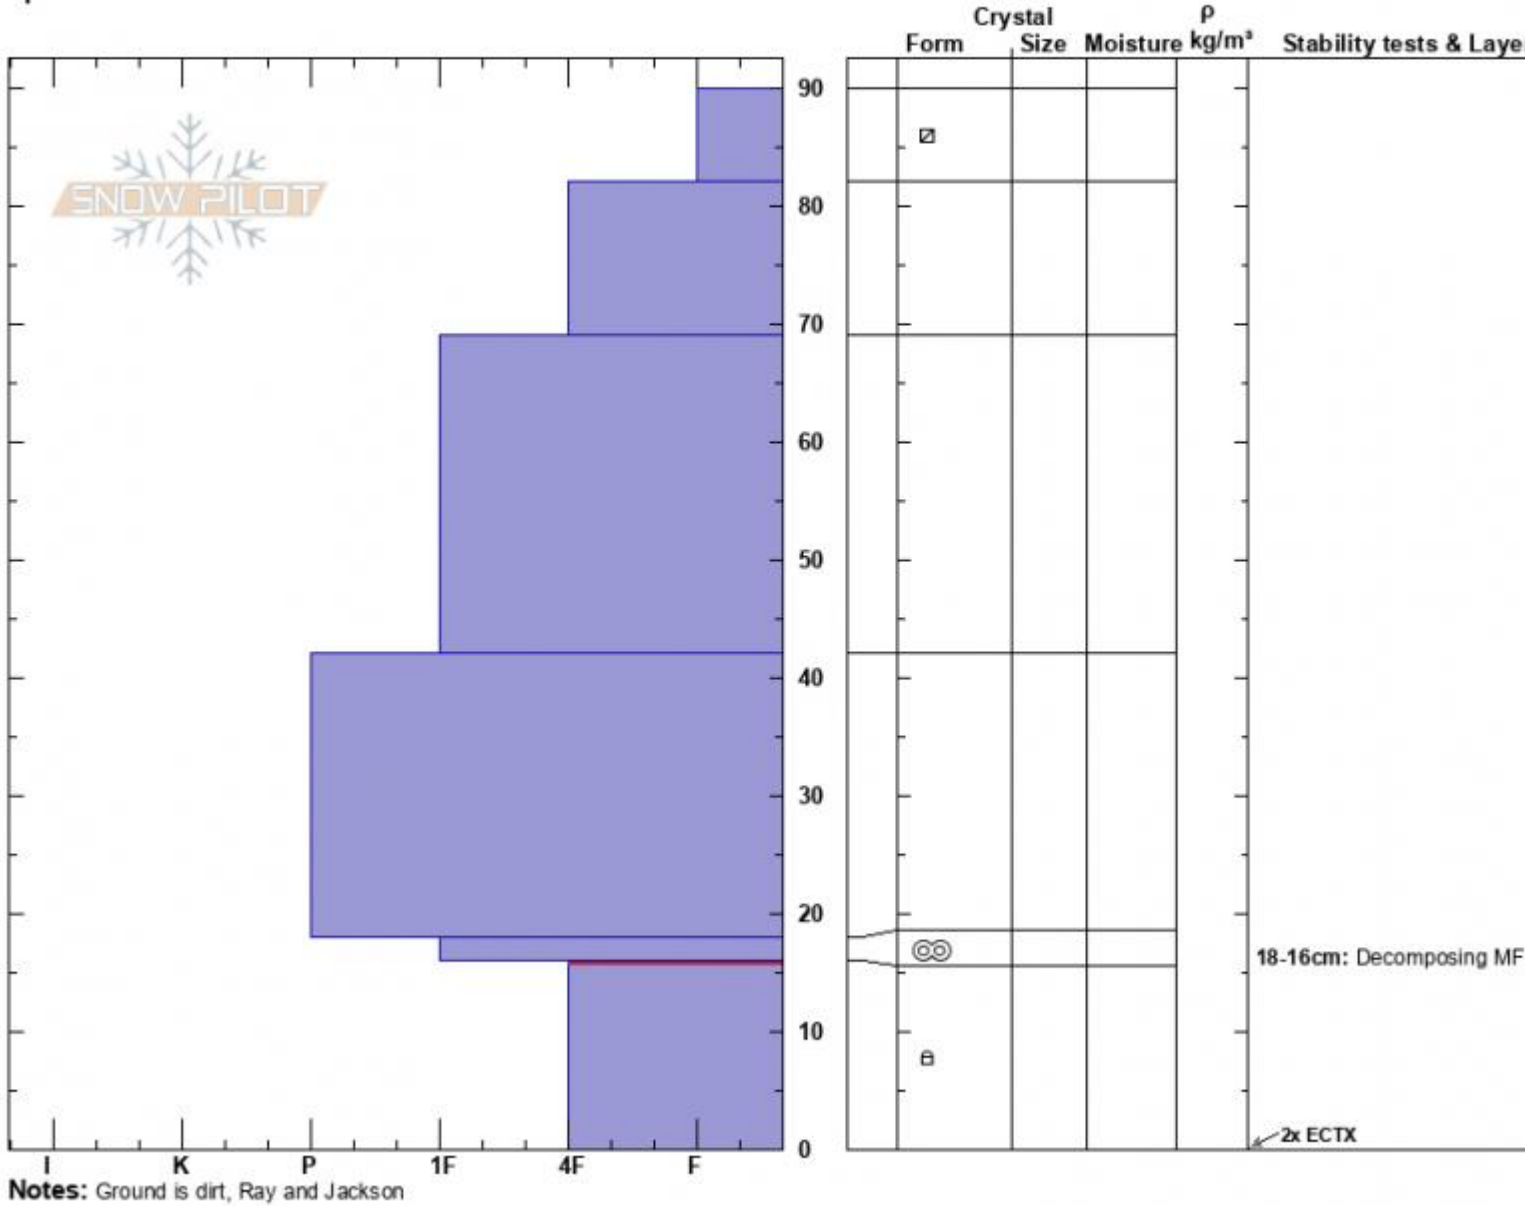

Bacon Rind
 Madison Range-S
 MT
 Elevation: 8970 ft
 Aspect: N
 Specifics:

Jackson Breen
 11/20/2022 - 12:00pm
 Co-ord:
 Slope Angle: 25°
 Wind Loading: no

Stability:
 Air Temperature:
 Sky Cover: CLR
 Precipitation: NO
 Wind: SW Calm

HS:90
 Layer Notes:
 18-16cm: Decomposing MFcr
 16-0cm: Problematic layer

Loud pow, obvious near surface faceting on most slopes, thin breakable sun crust on S aspects, wind affected on unprotected NW aspects at ridge line, ECTX x2, lots of deadfall, still too thin in many places for enjoyable skiing

Advisory Region
 Southern Madison
 Longitude
 -111.10W

Latitude

44.96N

Southern Madison, 2022-11-20