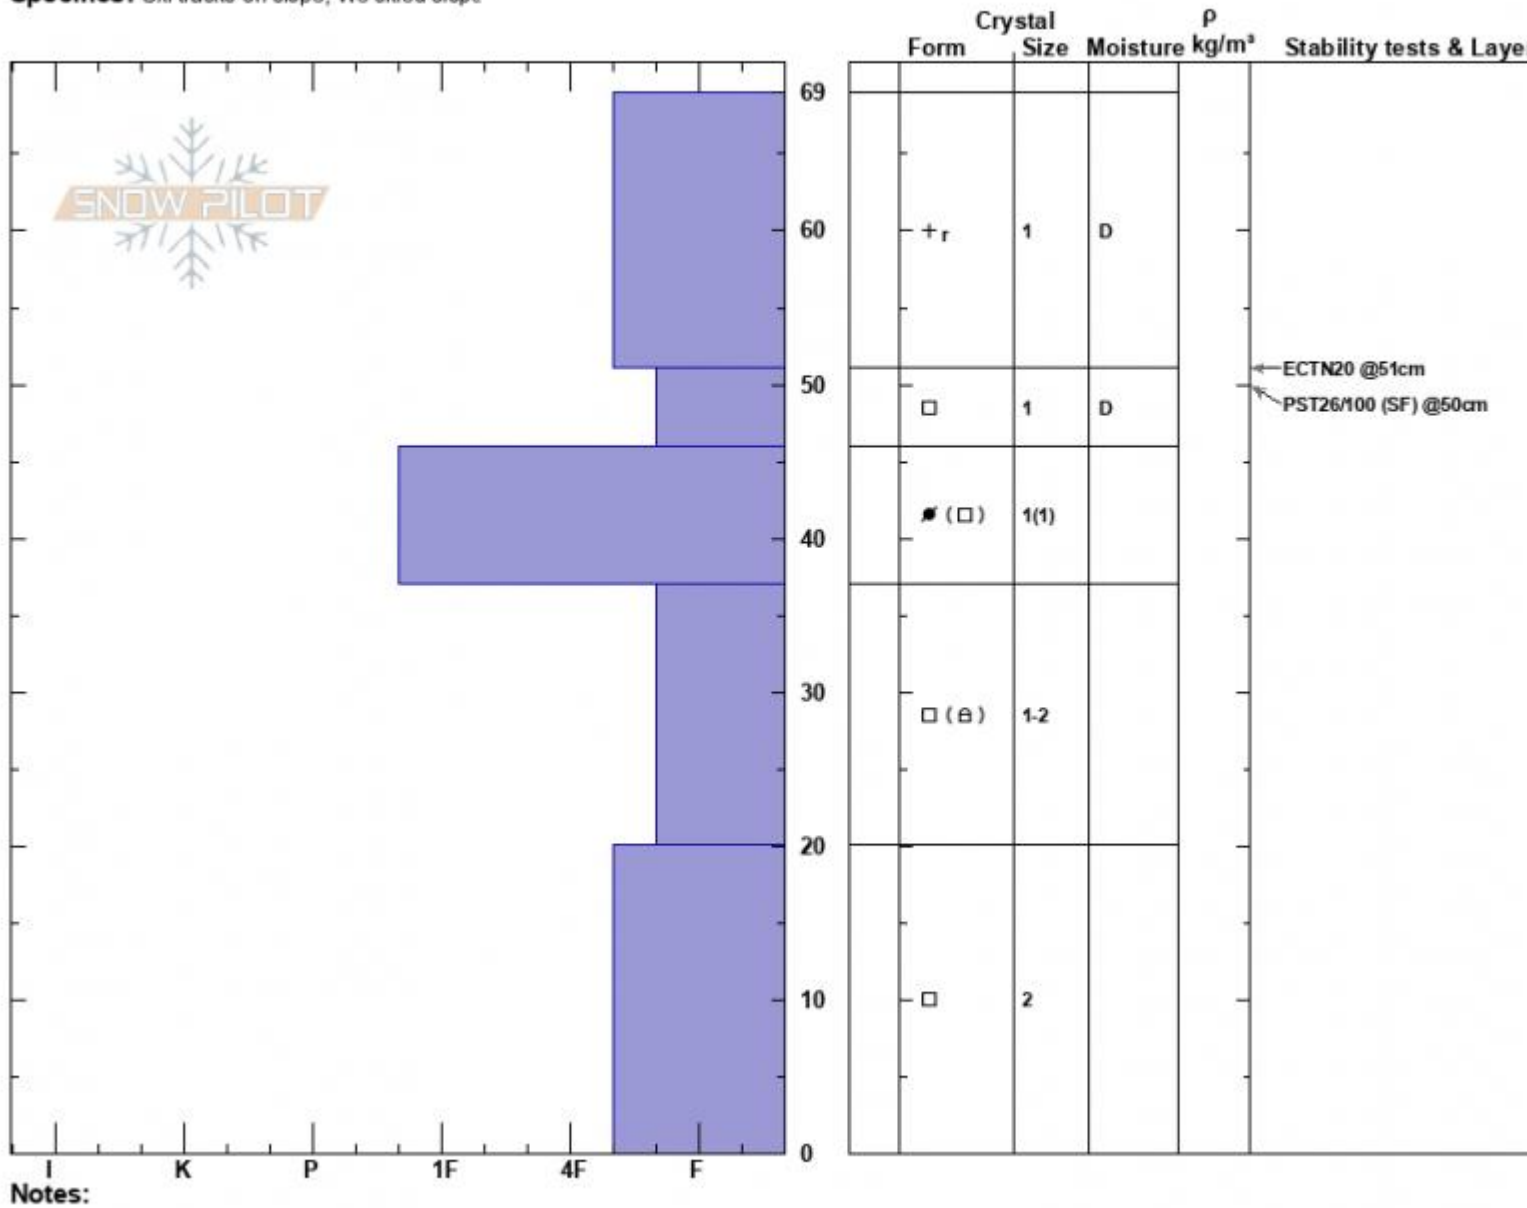

The Ramp
 Bridger Range
 MT
 Elevation: 8185 ft
 Aspect: 45°
 Specifics: Ski tracks on slope; We skied slope

Alex Marienthal
 11/25/2022 - 1:21pm
 Co-ord: 45.82903N, -110.93135W
 Slope Angle: 35°
 Wind Loading: previous

Stability: Good
 Air Temperature: 6.5°C
 Sky Cover: FEW
 Precipitation: NO
 Wind: Calm

HS:69
 Layer Notes:
 51-46cm: Problematic layer

Advisory Region
 Bridger Range
 Longitude
 -110.93W

Latitude

45.83N

Bridger Range, 2022-11-26