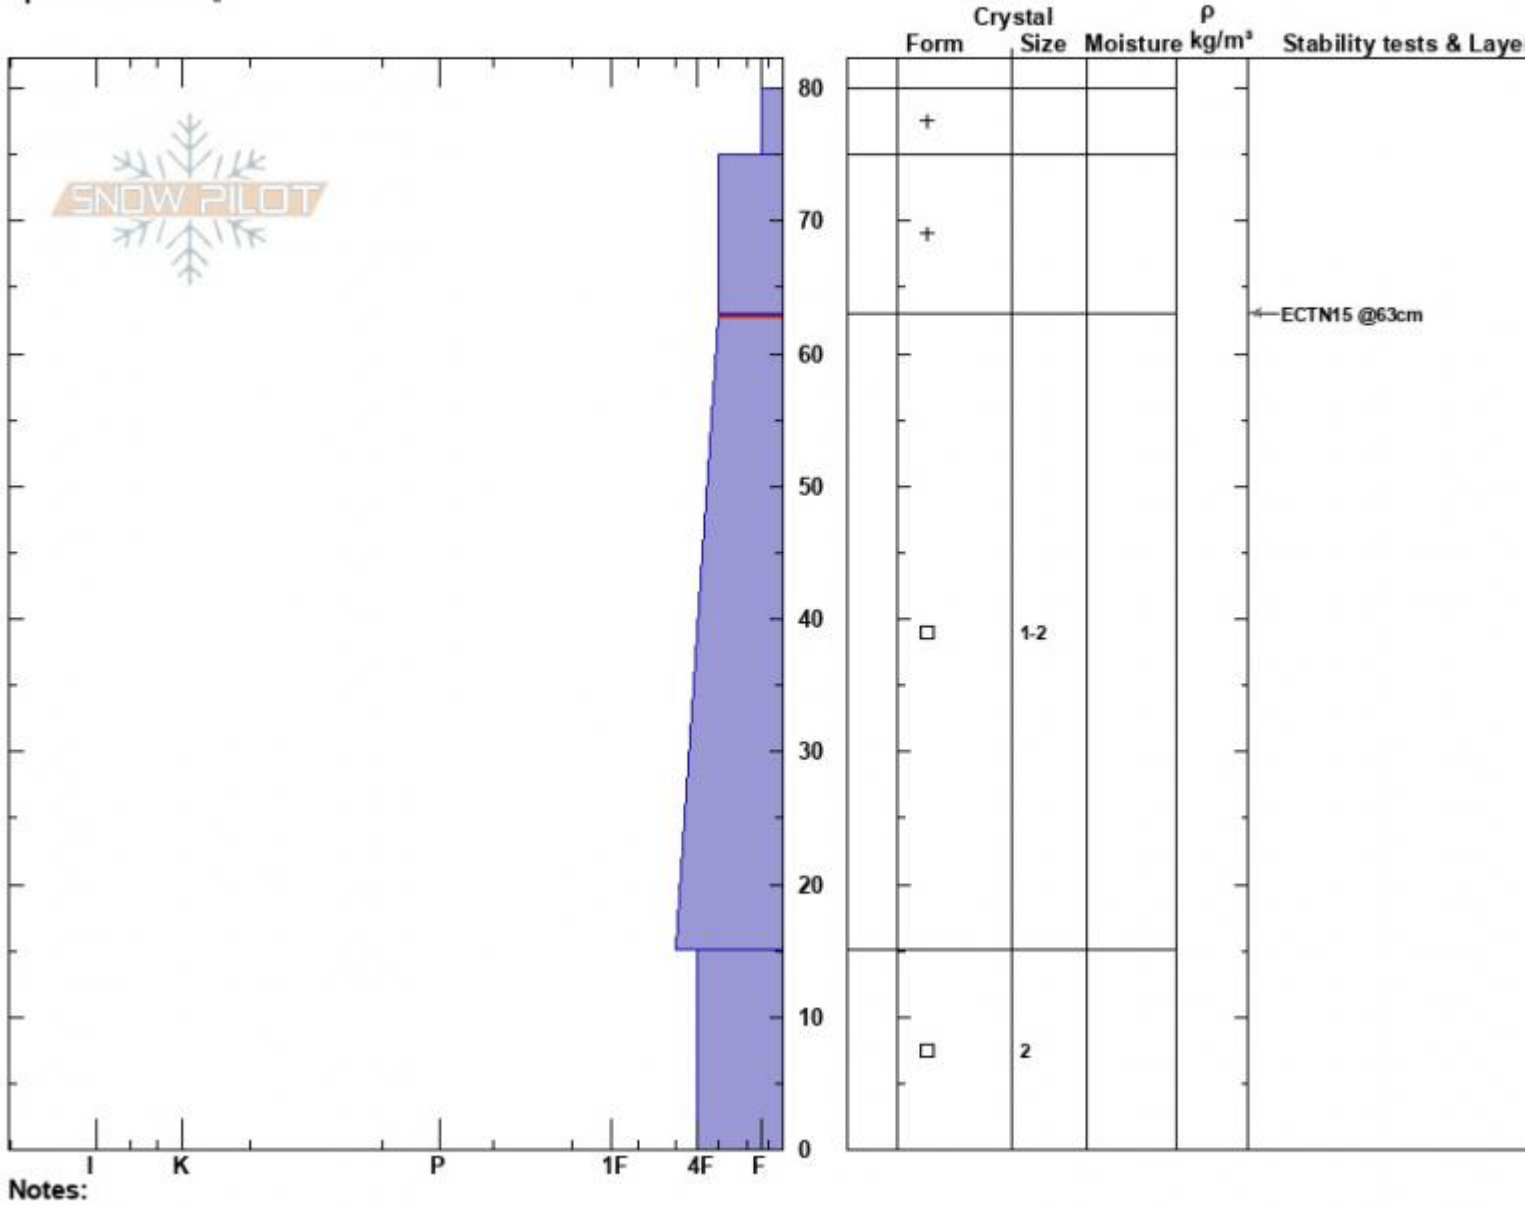

Ski Hill
 Lionhead Range
 MT
 Elevation: 8086 ft
 Aspect: 90°
 Specifics: Cracking

Alex Haddad
 11/28/2022 - 12:03pm
 Co-ord: 44.70360N, -111.29750W
 Slope Angle: 22°
 Wind Loading: previous

Stability: Fair
 Air Temperature:
 Sky Cover: CLR
 Precipitation: NO
 Wind: Calm

HS:80
 PF:40
 PS:15
 Layer Notes:
 63-15cm:Problematic layer

Advisory Region
 Lionhead Range
 Longitude
 -111.29W
 Latitude
 44.70N
 Lionhead Range, 2022-11-29