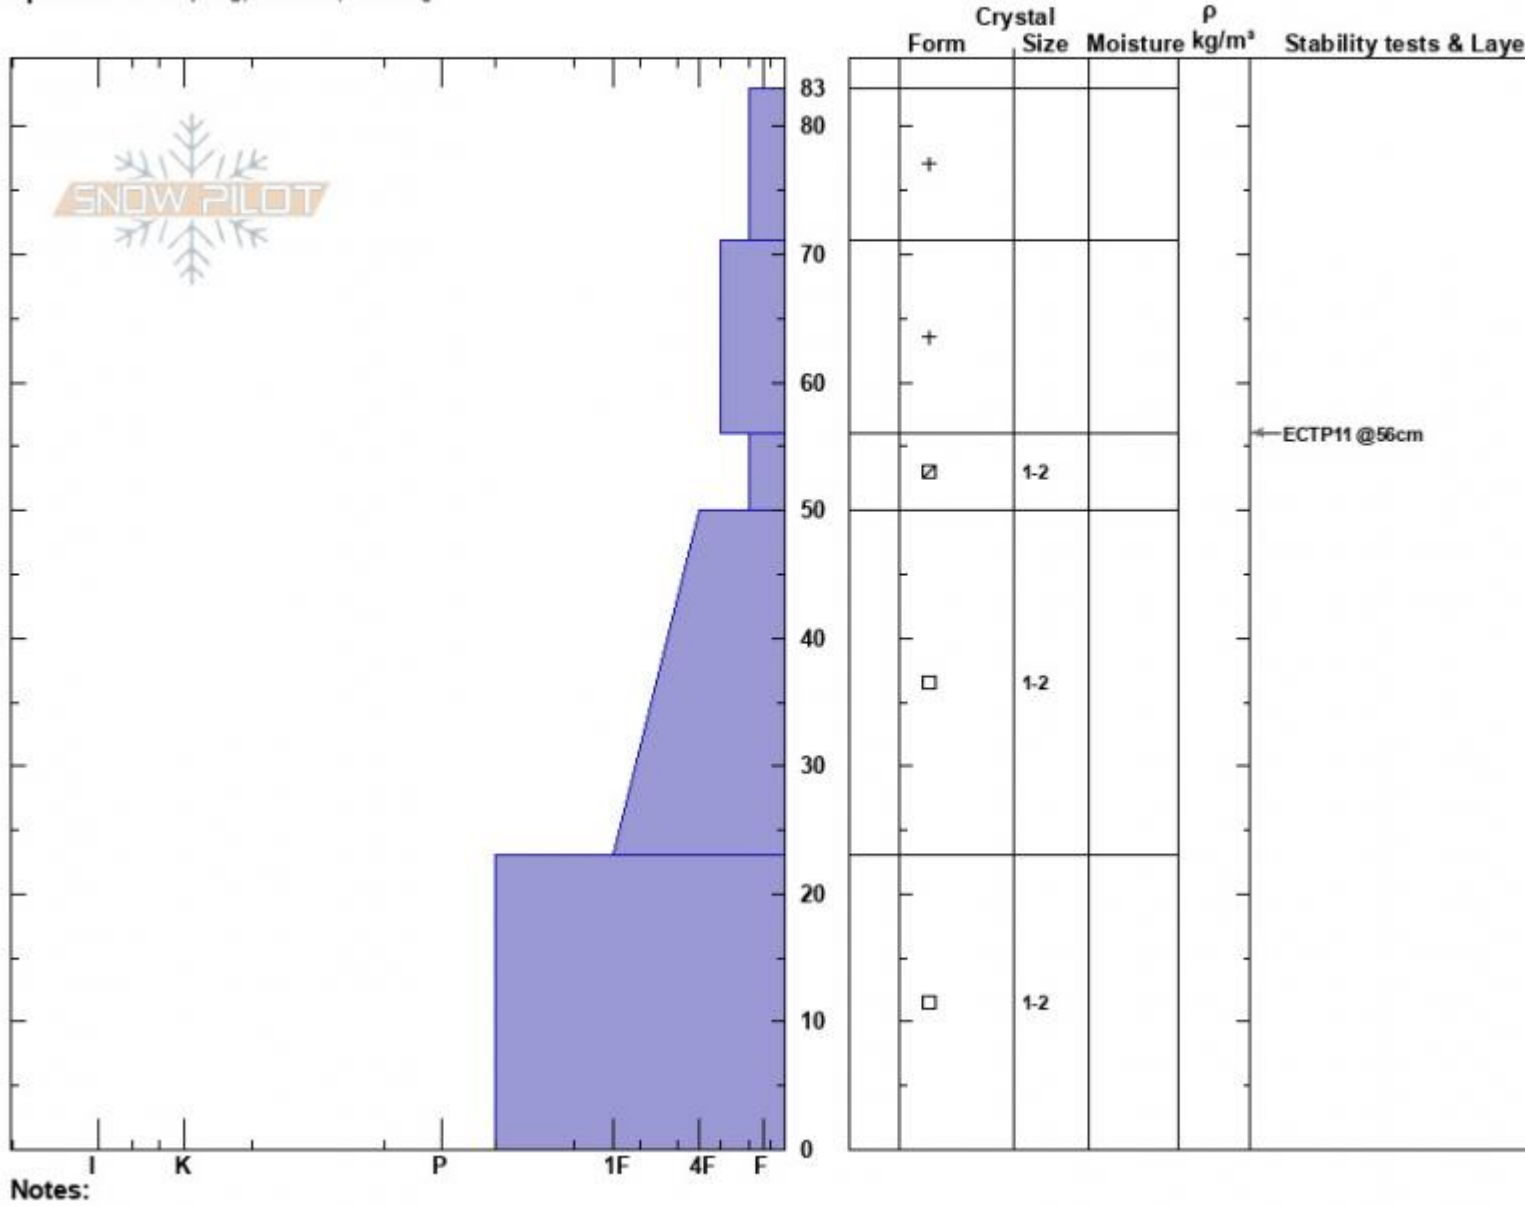

Whumpf-WYellow
 Lionhead Range
 MT
 Elevation: 8573 ft
 Aspect: 45°
 Specifics: Collapsing, localized; Cracking

Alex Haddad
 11/28/2022 - 12:38pm
 Co-ord: 44.70610N, -111.30330W
 Slope Angle: 20°
 Wind Loading: previous

Stability: Poor
 Air Temperature:
 Sky Cover: CLR
 Precipitation: NO
 Wind: Calm

HS:83
 PF:35
 PS:10
 Layer Notes:
 56-50cm:Problematic layer

Advisory Region
 Lionhead Range
 Longitude
 -111.32W
 Latitude
 44.71N
 Lionhead Range, 2022-11-29