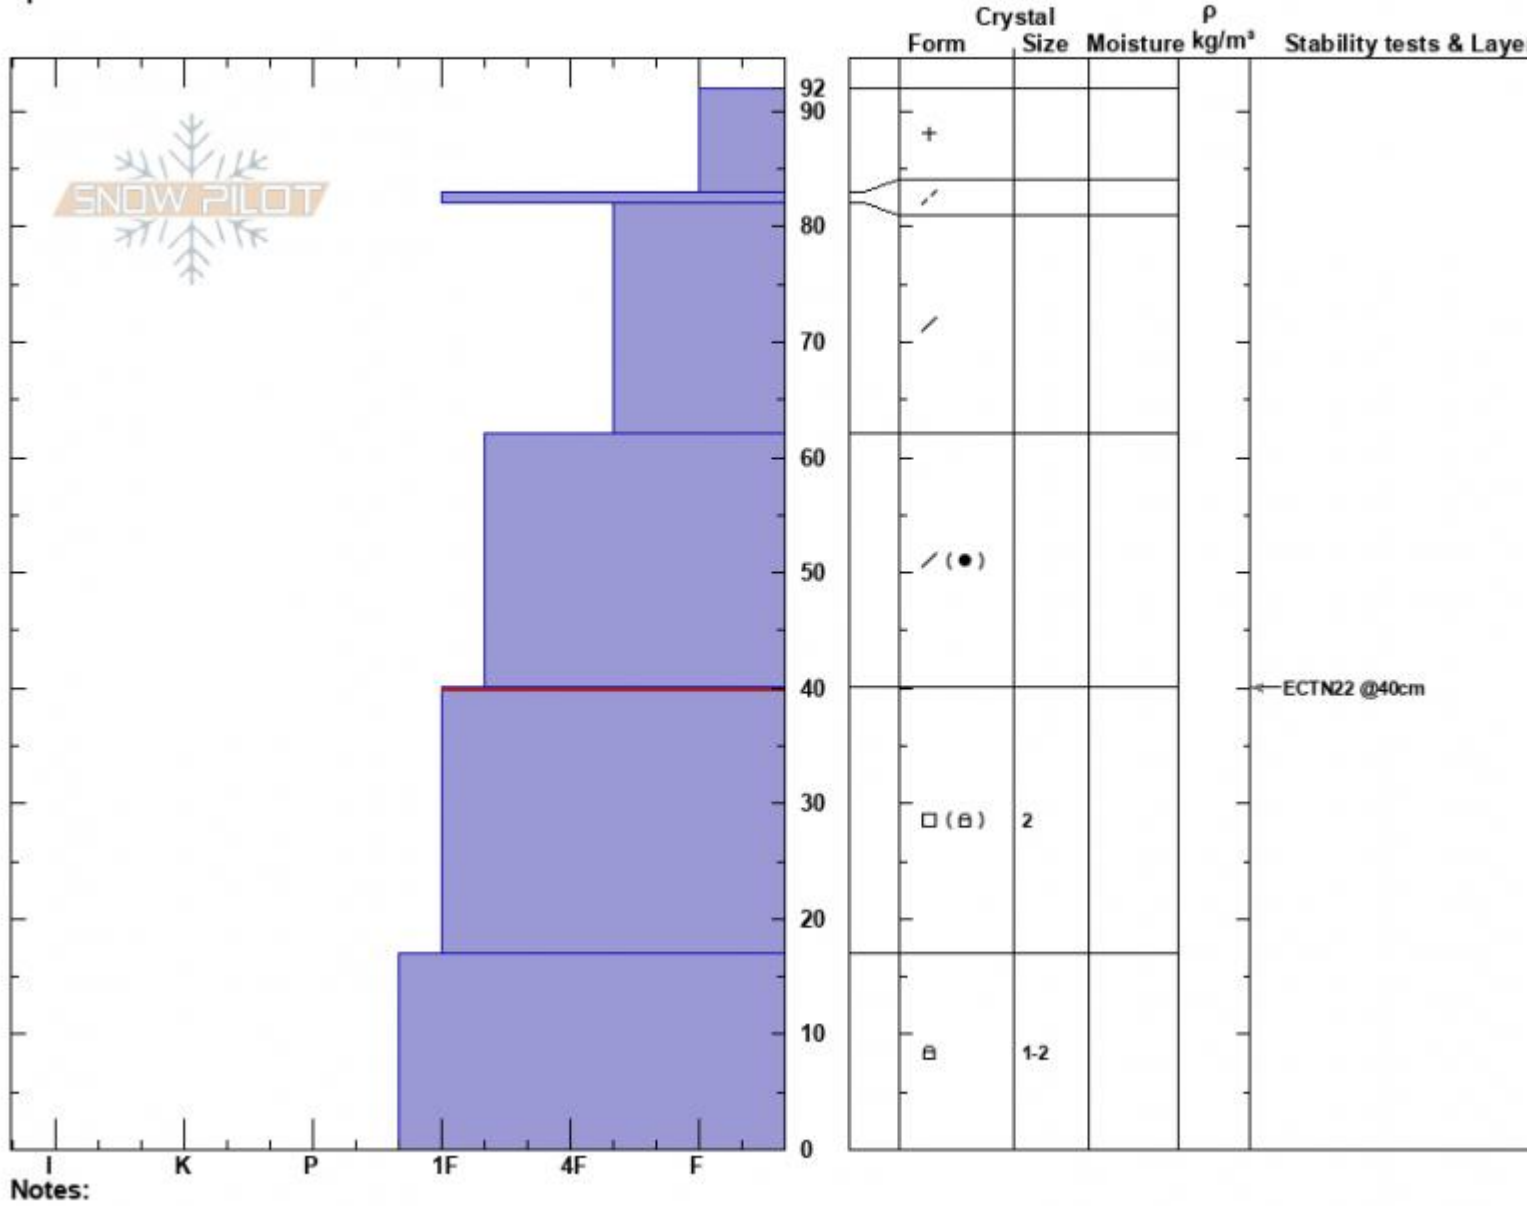

Lower Fifth Grade
 Madison Range-N
 MT
 Elevation: 8707 ft
 Aspect: 260°
 Specifics:

Dave Zinn
 11/29/2022 - 11:00am
 Co-ord: 45.32680N, -111.38629W
 Slope Angle: 15°
 Wind Loading: no

Stability: Good
 Air Temperature: -16°C
 Sky Cover: OVC
 Precipitation: S-1
 Wind: S Light Breeze

HS:92
 PF:80
 Layer Notes:
 40-17cm:Problematic layer

Advisory Region
 Northern Madison
 Longitude
 -111.39W
 Latitude
 45.34N
 Northern Madison, 2022-11-30