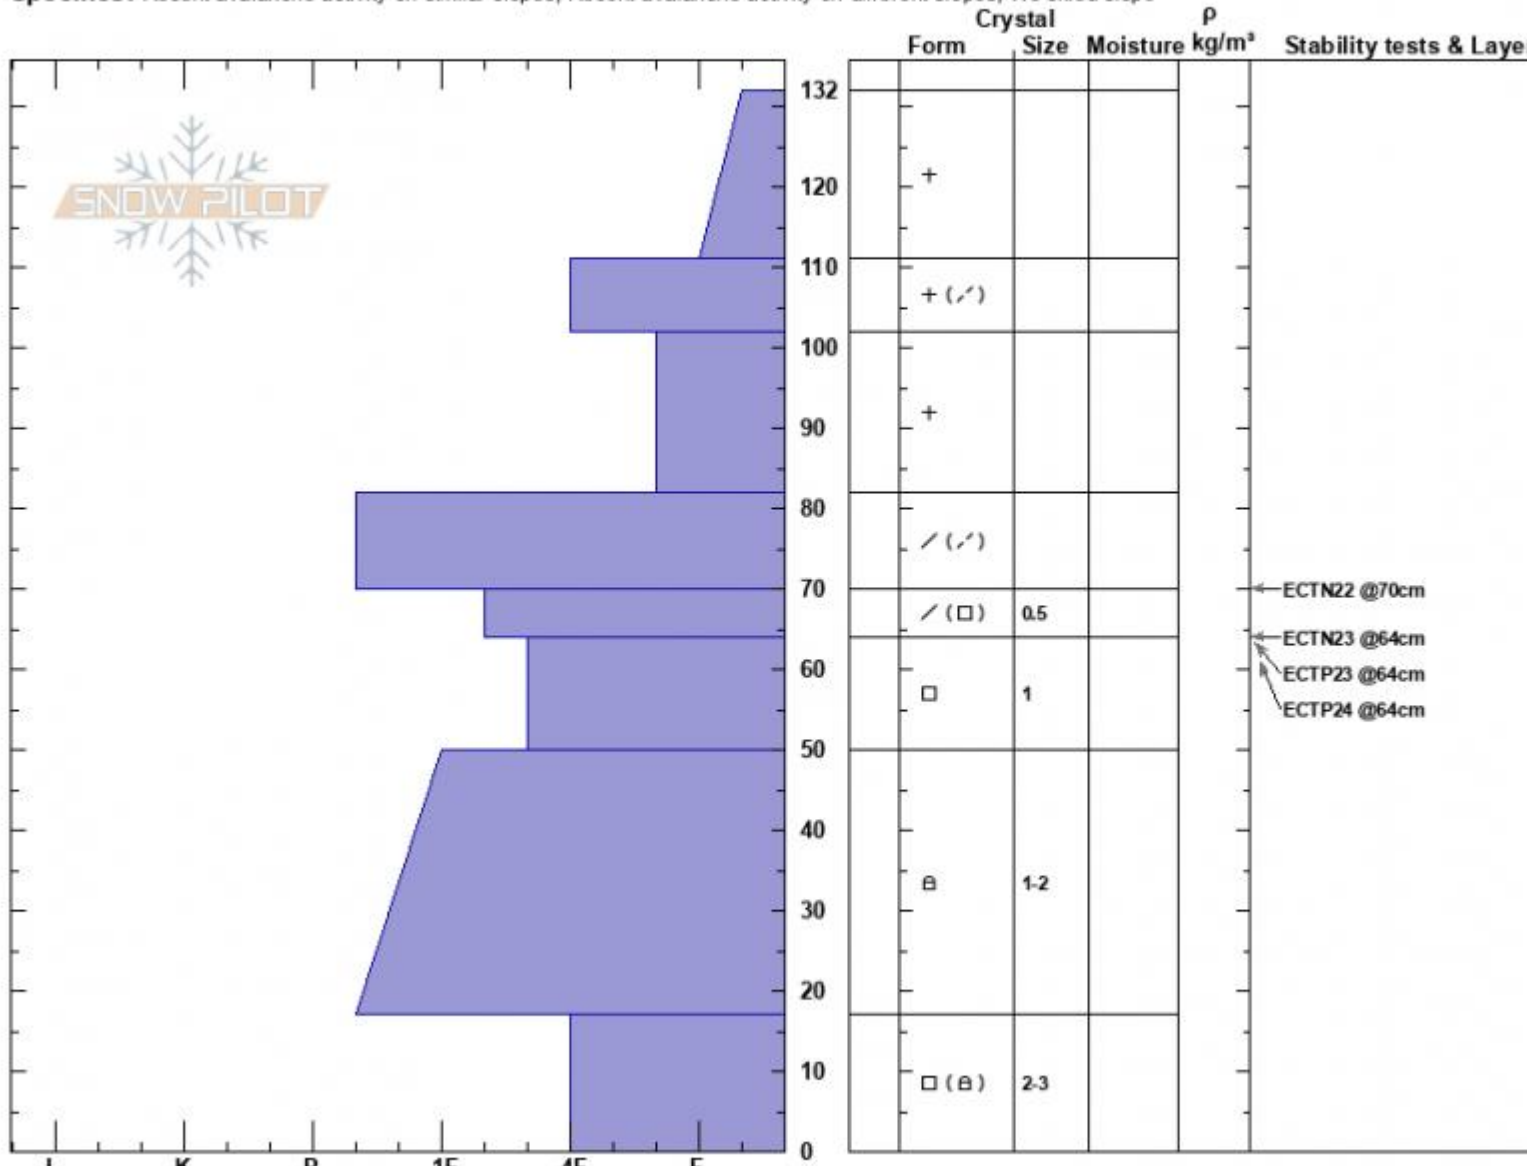

West Henderson  
 Cooke City  
 MT  
 Elevation: 9550 ft  
 Aspect: 230°

Alex Marienthal  
 12/02/2022 - 3:30pm  
 Co-ord: 45.04497N, -109.94443W  
 Slope Angle: 25°  
 Wind Loading: previous

Stability: Poor  
 Air Temperature:  
 Sky Cover: BKN  
 Precipitation: S-1  
 Wind: SW Light Breeze

HS:132  
 Layer Notes:  
 64-50cm: Problematic layer

Specifics: Recent avalanche activity on similar slopes; Recent avalanche activity on different slopes; We skied slope

Notes: Recent natural avalanches suspected to have broken on layer similar to layer with ECTPs in this pit @ 64cm.

Advisory Region  
 Cooke City  
 Longitude  
 -109.95W  
 Latitude  
 45.05N  
 Cooke City, 2022-12-02