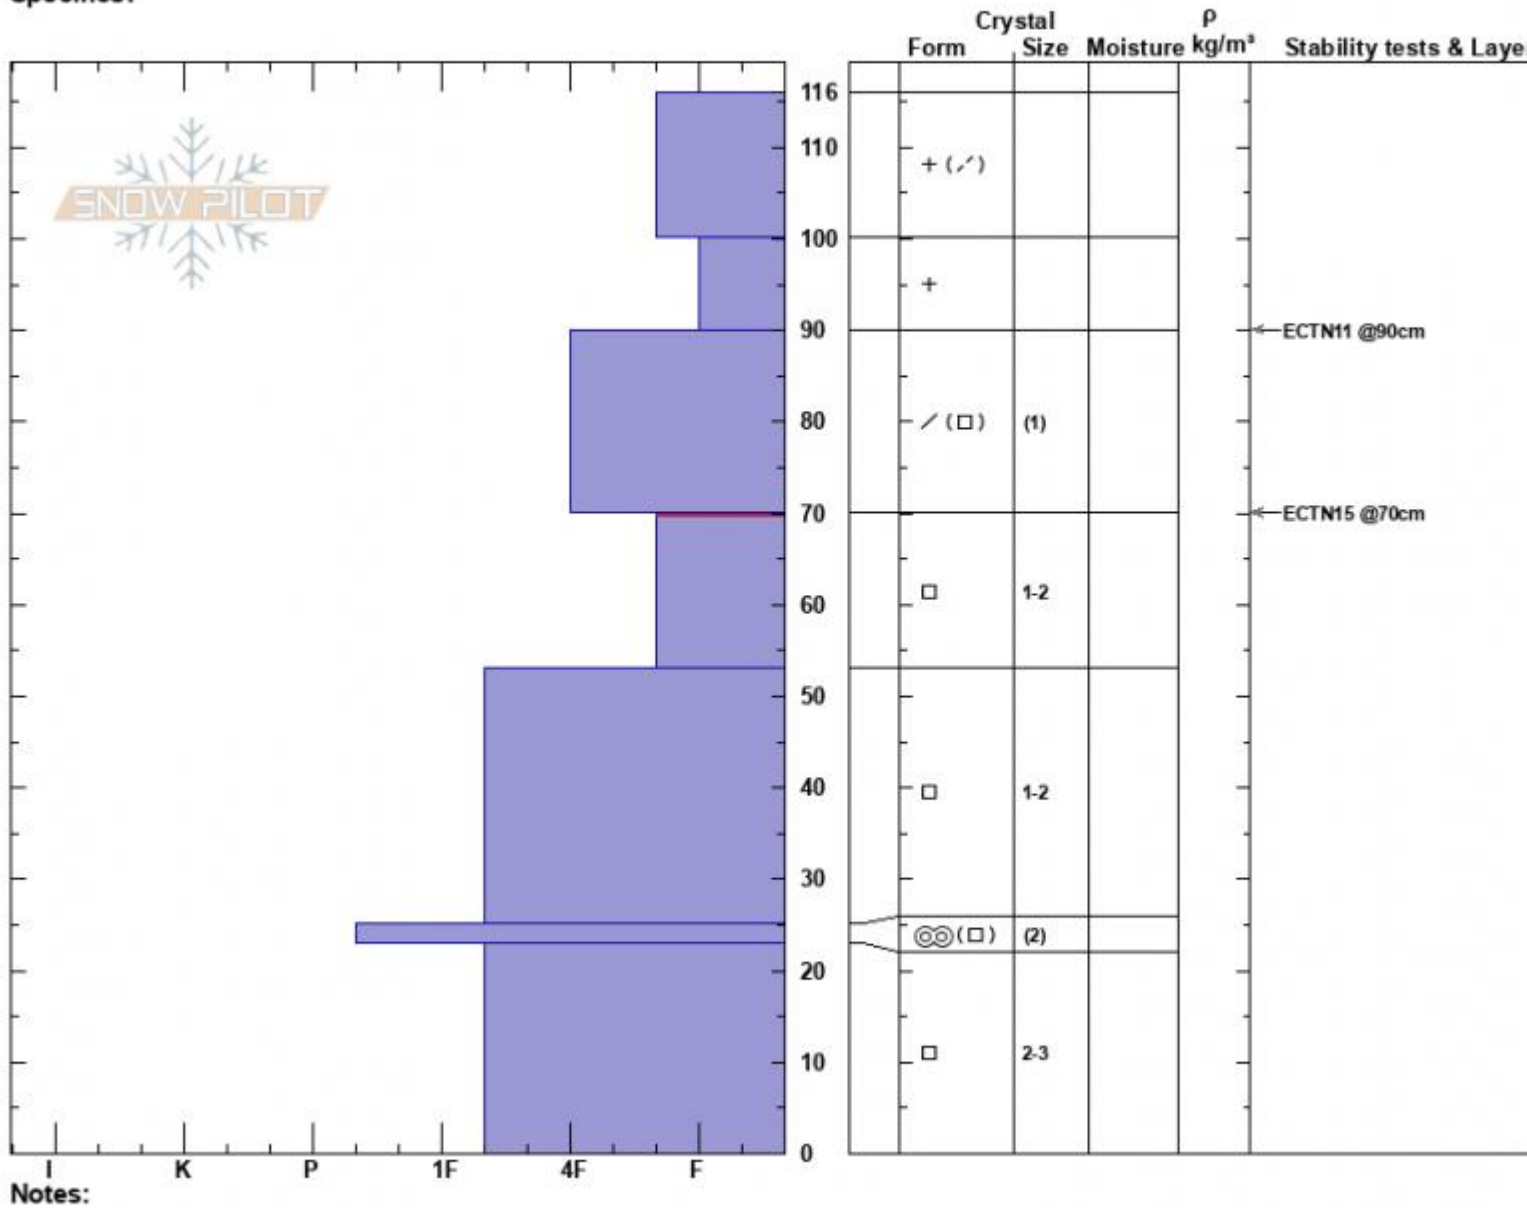

Carrot Basin
 Madison Range-S
 MT
 Elevation: 9143 ft
 Aspect: 75°
 Specifics:

Dave Zinn
 12/02/2022 - 1:30pm
 Co-ord: 44.95810N, -111.32696W
 Slope Angle: 18°
 Wind Loading: no

Stability: Fair
 Air Temperature:
 Sky Cover: FEW
 Precipitation: NO
 Wind: S Calm

HS:116 Layer Notes:
 PF:80 70-53cm:Problematic layer

Advisory Region
 Southern Madison
 Longitude
 -111.31W
 Latitude
 44.96N
 Southern Madison, 2022-12-03