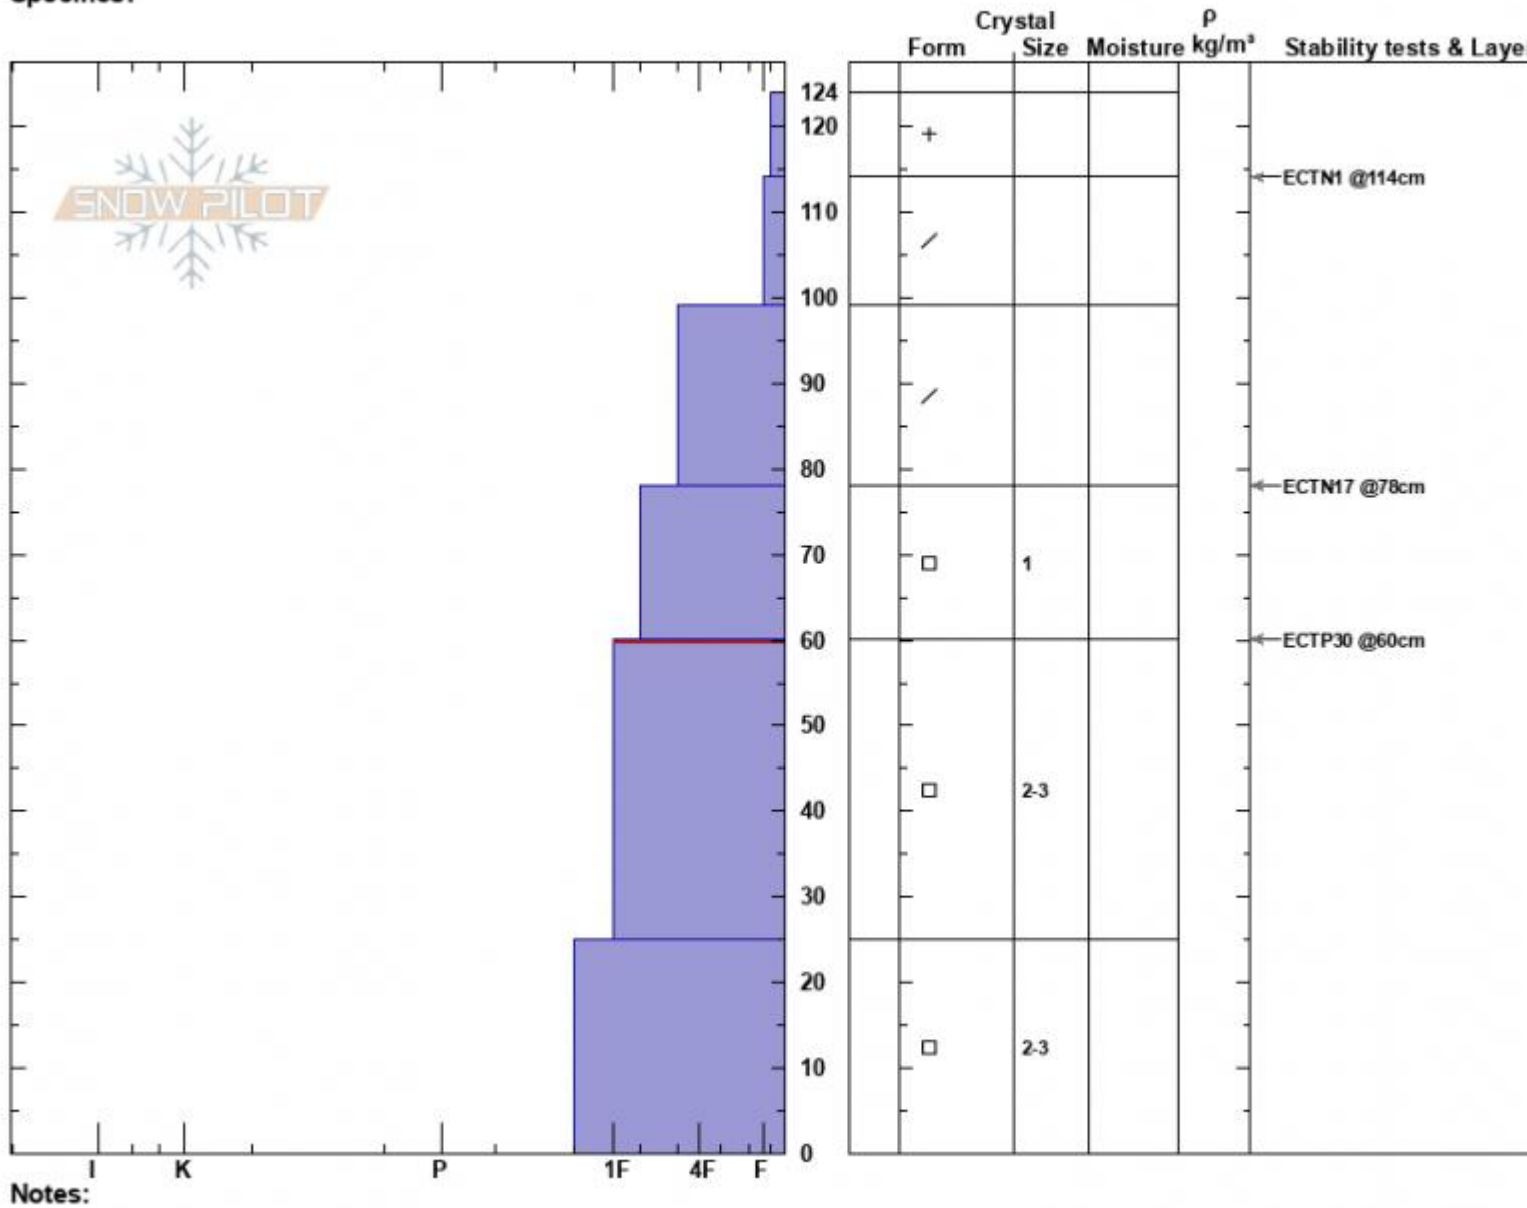

Divide Peak E
 Gallatin Range-N
 MT
 Elevation: 9407 ft
 Aspect: 90°
 Specifics:

Alex Haddad
 12/05/2022 - 1:00pm
 Co-ord: 45.40222N, -110.96890W
 Slope Angle: 28°
 Wind Loading: no

Stability: Fair
 Air Temperature:
 Sky Cover: BKN
 Precipitation: S-1
 Wind: SW Light Breeze

HS:124 Layer Notes:
 PF:100 60-25cm:Problematic layer
 PS: 55

Advisory Region
 Northern Gallatin
 Longitude
 -110.98W
 Latitude
 45.40N
 Northern Gallatin, 2022-12-05