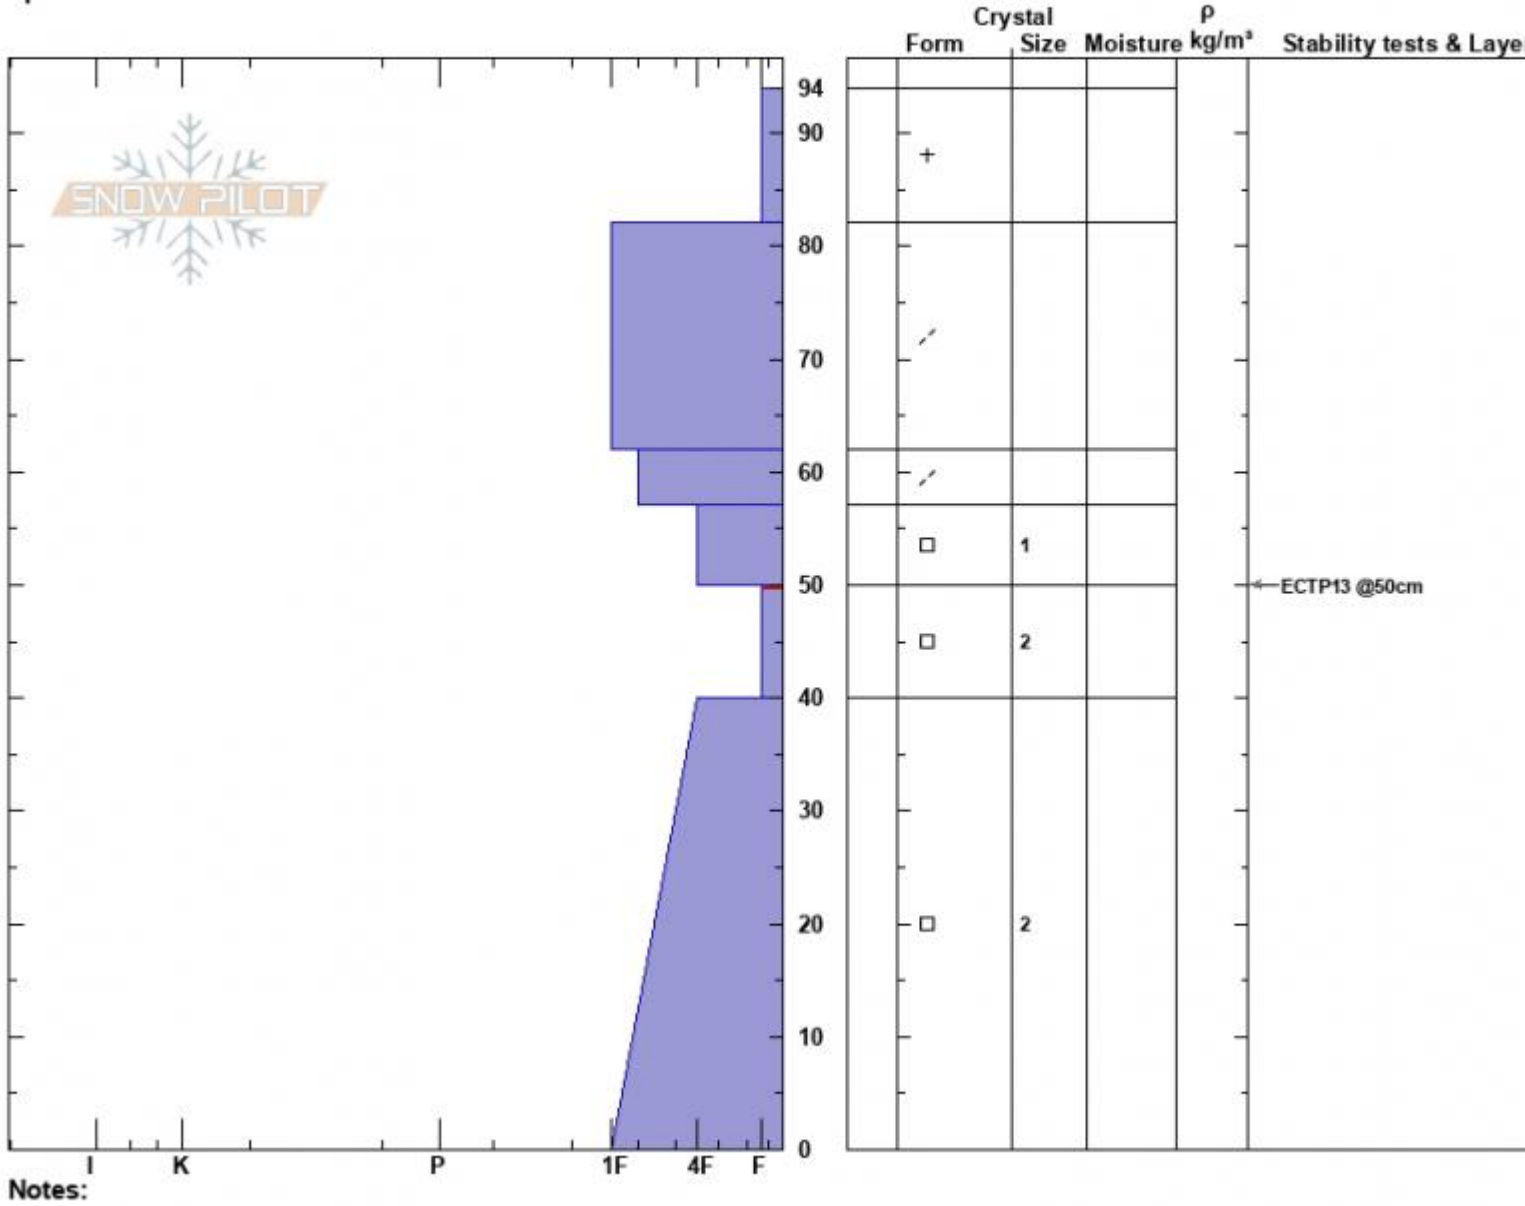

Sunlight Basin
 Madison Range-S
 MT
 Elevation: 9429 ft
 Aspect: 90°
 Specifics:

Alex Haddad
 12/07/2022 - 11:38am
 Co-ord: 44.97500N, -111.31390W
 Slope Angle: 28°
 Wind Loading: no

Stability: Poor
 Air Temperature:
 Sky Cover: FEW
 Precipitation: NO
 Wind: Calm

HS:94
 PF:45
 Layer Notes:
 50-40cm: Problematic layer

Advisory Region
 Southern Madison
 Longitude
 -111.31W
 Latitude
 44.97N
 Southern Madison, 2022-12-07