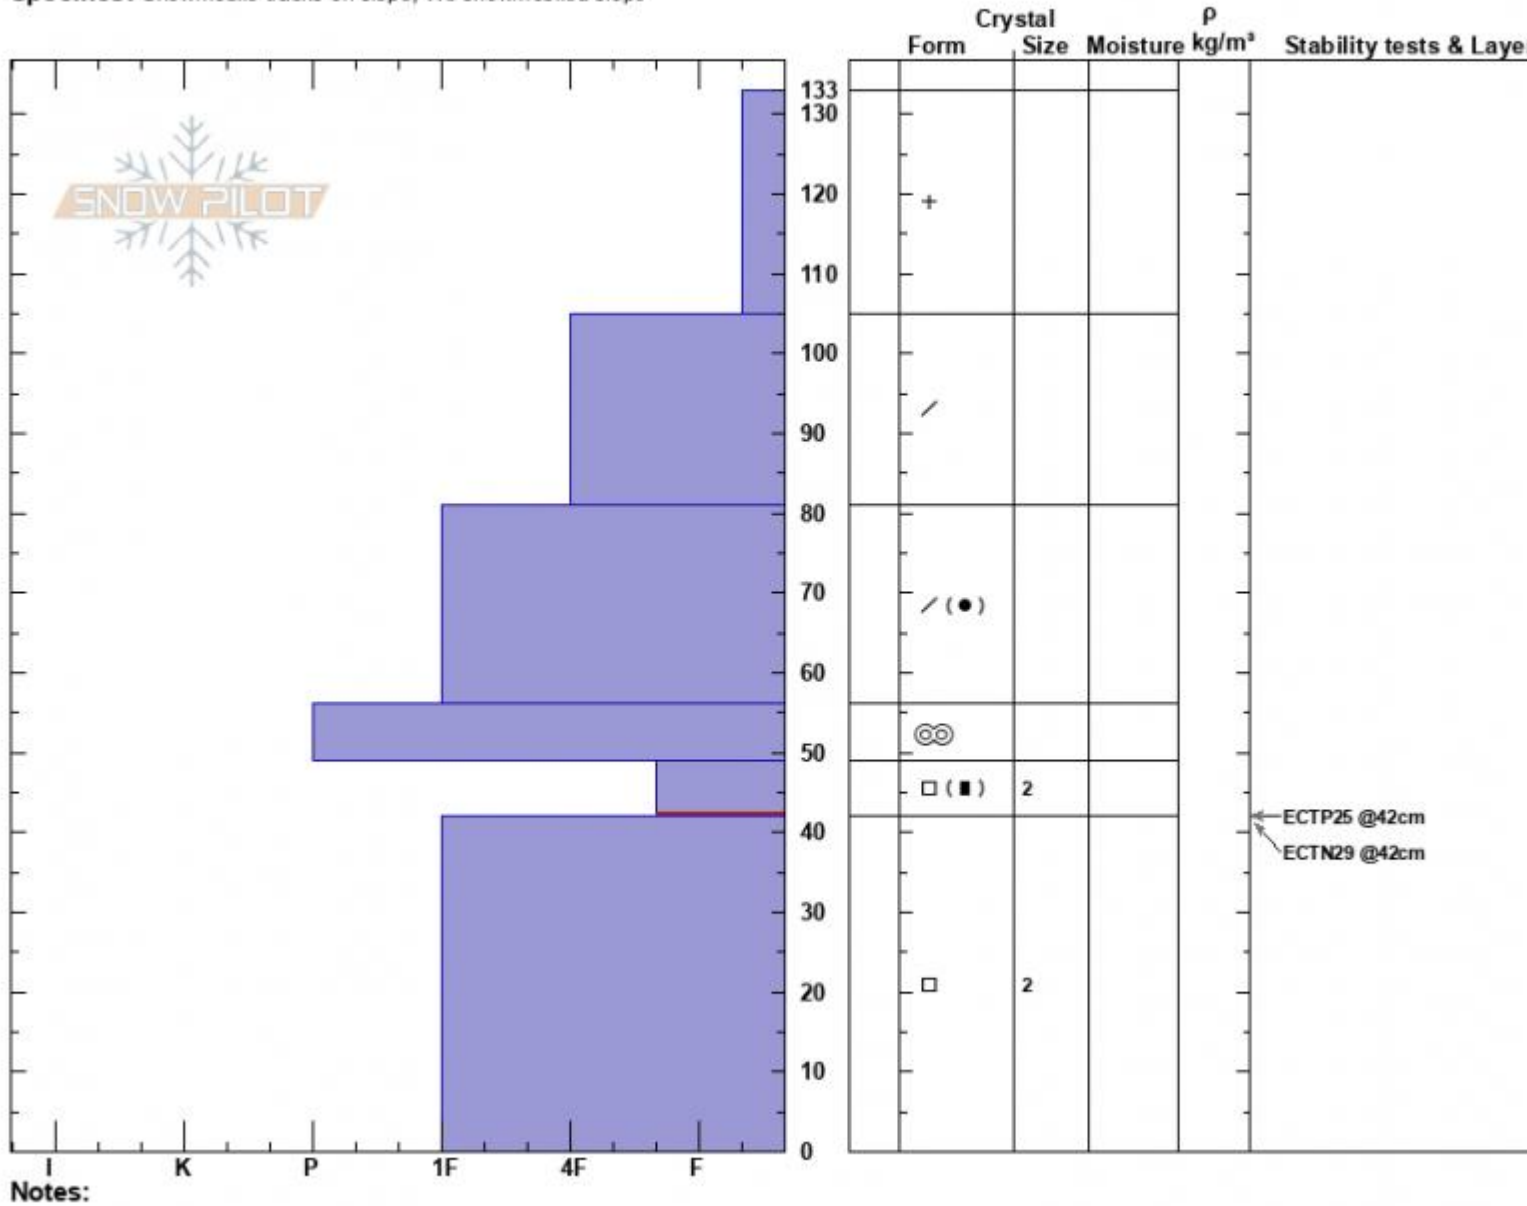

Yale Creek Low
 Centennial Range
 ID
 Elevation: 8000 ft
 Aspect: 190°
 Specifics: Snowmobile tracks on slope; We snowmobiled slope

Ian Hoyer
 12/09/2022 - 12:00pm
 Co-ord: 44.53721N, -111.43746W
 Slope Angle: 20°
 Wind Loading: no

Stability: Poor
 Air Temperature:
 Sky Cover: OVC
 Precipitation: S2
 Wind: Calm

HS:133 Layer Notes:
 PF:80 49-42cm:Problematic layer

Notes:
 Advisory Region
 Island Park
 Longitude
 -111.46W
 Latitude
 44.55N
 Island Park, 2022-12-09