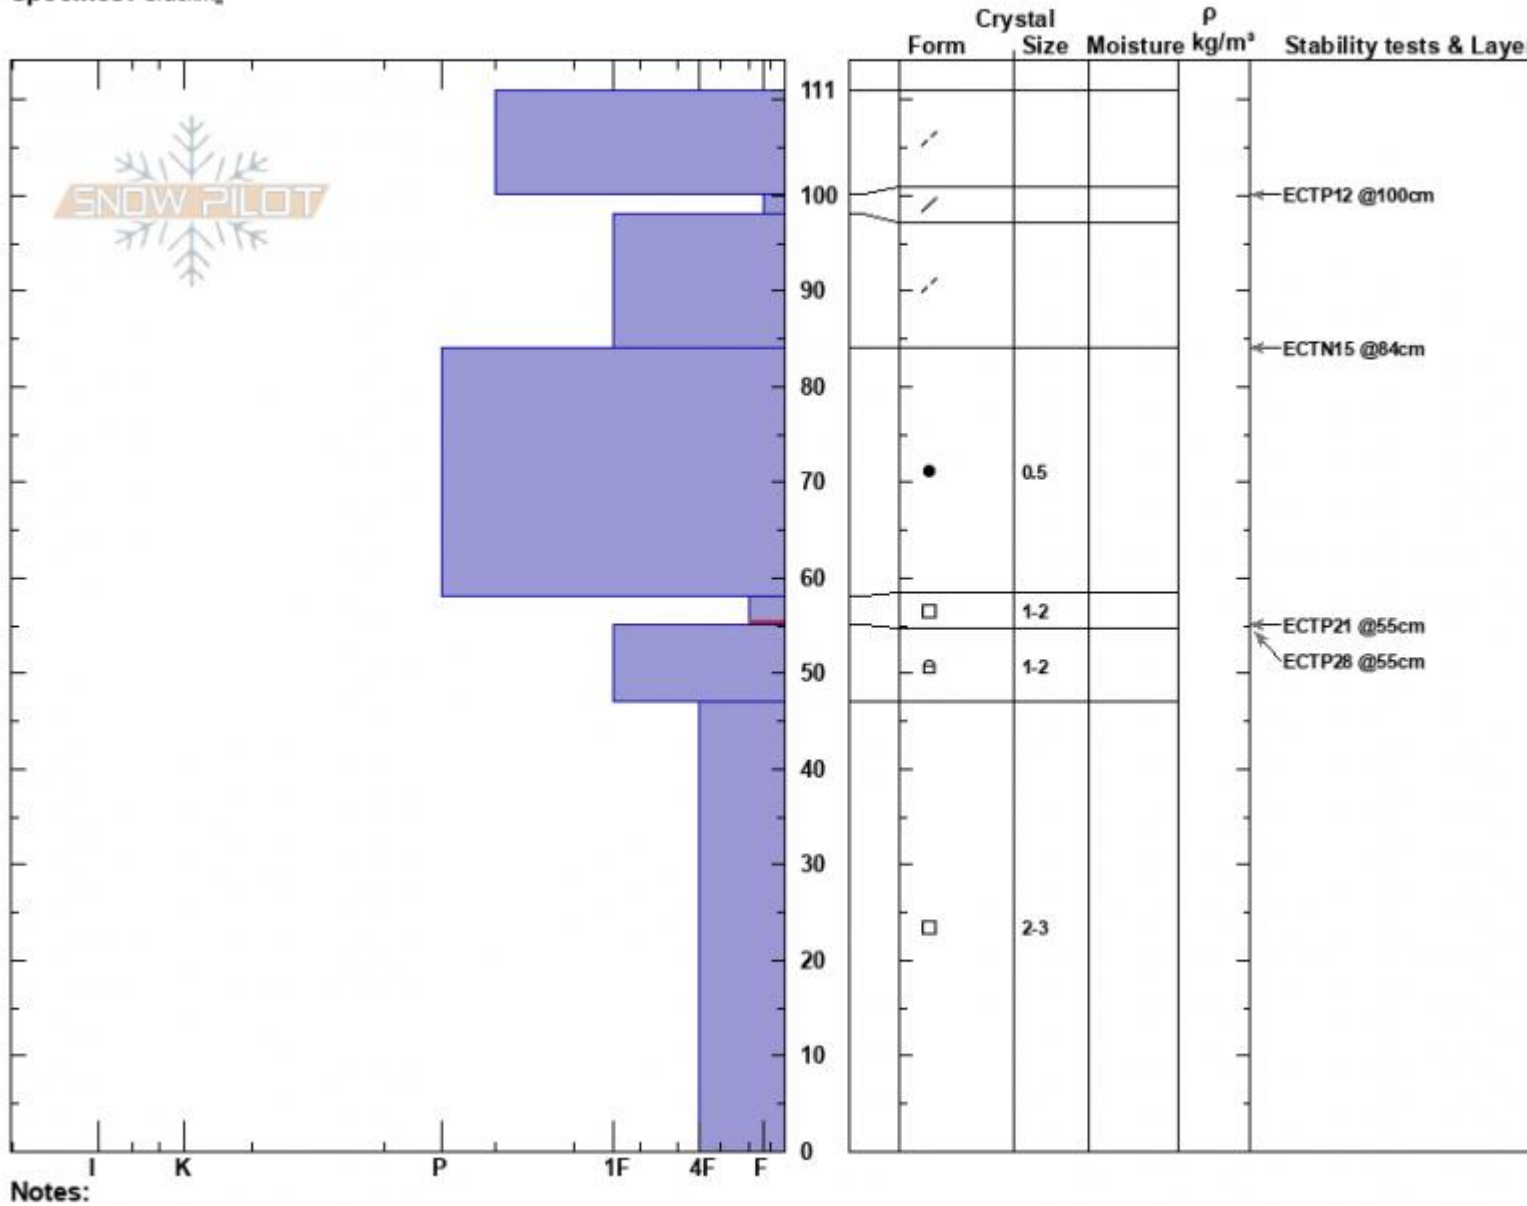

Football Fields  
 Bridger Range  
 MT  
 Elevation: 8650 ft  
 Aspect: 90°  
 Specifics: Cracking

Alex Haddad  
 12/11/2022 - 11:23am  
 Co-ord: 45.79778N, -110.93470W  
 Slope Angle: 36°  
 Wind Loading: previous

Stability: Poor  
 Air Temperature:  
 Sky Cover: BKN  
 Precipitation: NO  
 Wind: Calm

HS:111  
 PF:85  
 PS:35  
 Layer Notes:  
 58-55cm:Problematic layer

Advisory Region  
 Bridger Range  
 Longitude  
 -110.92W  
 Latitude  
 45.82N  
 Bridger Range, 2022-12-11