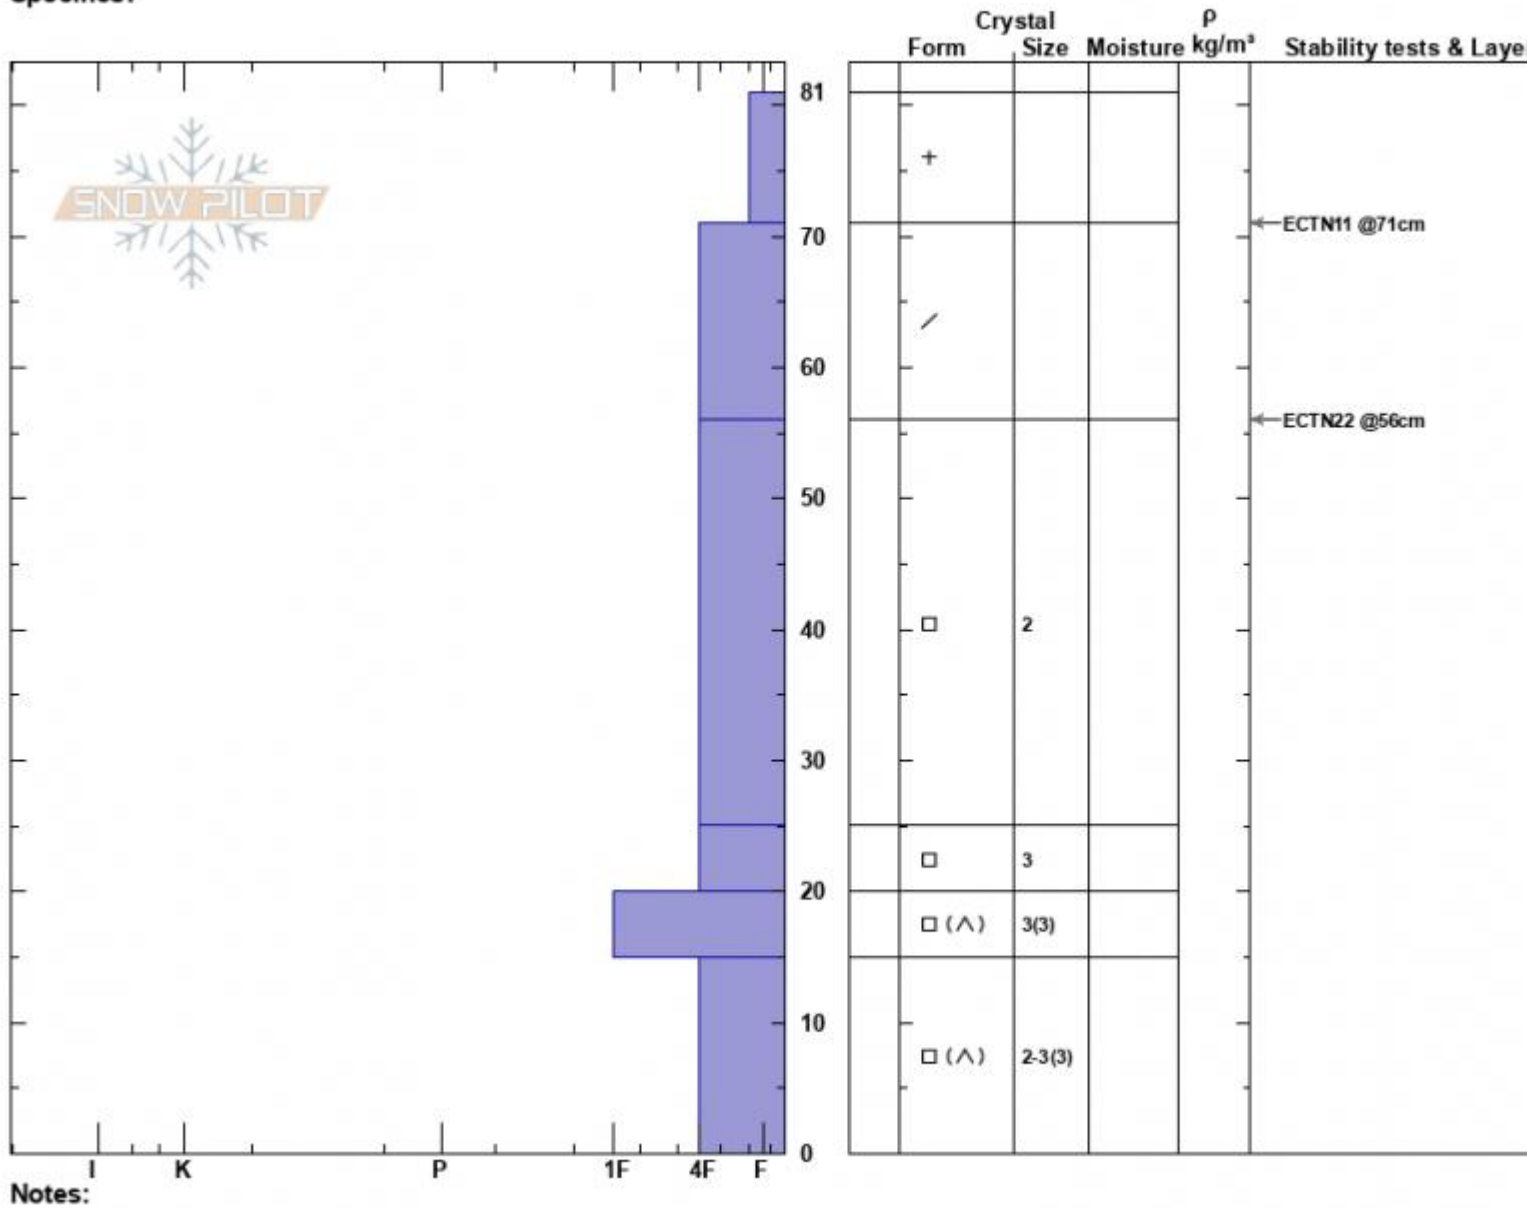

Mt. Ellis Approach
 Gallatin Range-N
 MT
 Elevation: 7705 ft
 Aspect: 52°
 Specifics:

Alex Haddad
 12/12/2022 - 12:52pm
 Co-ord: 45.58167N, -110.95670W
 Slope Angle: 22°
 Wind Loading: no

Stability: Fair
 Air Temperature:
 Sky Cover: OVC
 Precipitation: S-1
 Wind: E Light Breeze

HS:81
 PF:45
 PS: 15
 Layer Notes:
 56-25cm:Problematic layer

Advisory Region
 Northern Gallatin
 Longitude
 -110.96W
 Latitude
 45.58N
 Northern Gallatin, 2022-12-12