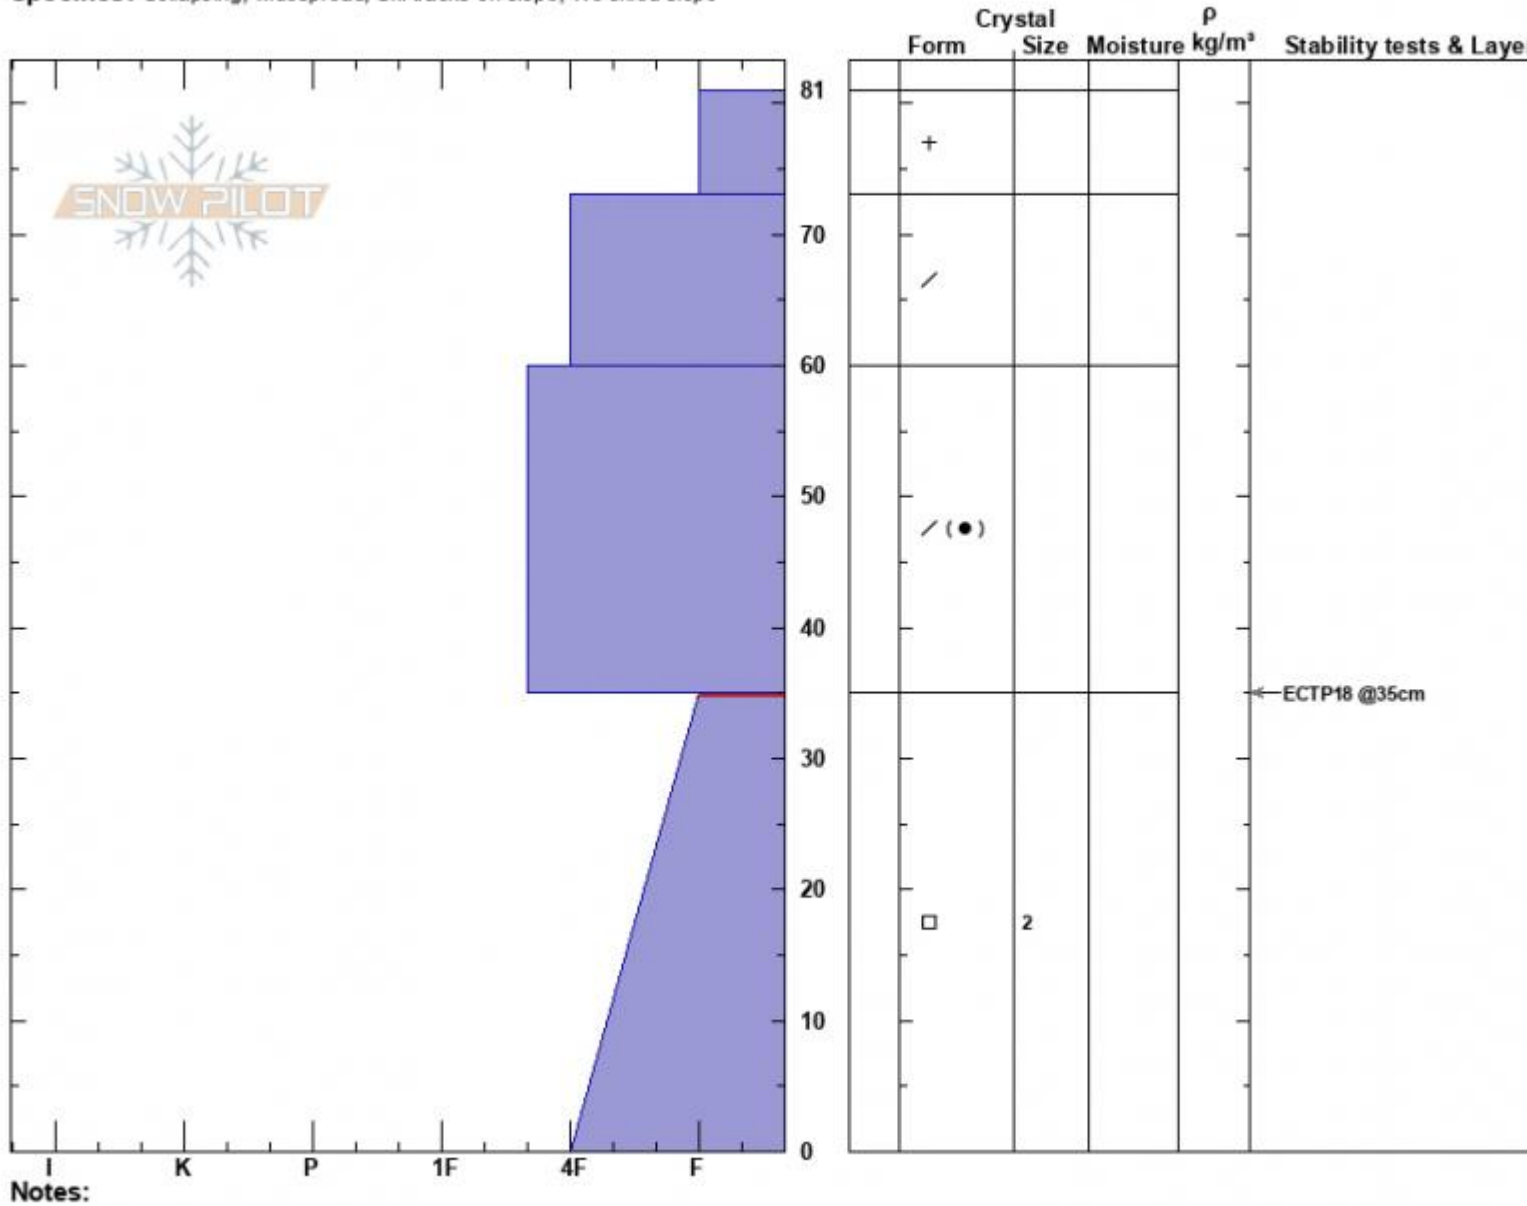

Bacon Rind Low
 Madison Range-S
 MT
 Elevation: 7100 ft
 Aspect: 195°
 Specifics: Collapsing, widespread; Ski tracks on slope; We skied slope

Ian Hoyer
 12/13/2022 - 10:00am
 Co-ord: 44.96758N, -111.08137W
 Slope Angle: 20°
 Wind Loading: no

Stability: Fair
 Air Temperature:
 Sky Cover: FEW
 Precipitation: S-1
 Wind: W Light Breeze

HS:81
 PF:50
 PS:25
 Layer Notes:
 35-0cm: Problematic layer

Advisory Region
 Southern Madison
 Longitude
 -111.10W
 Latitude
 44.96N
 Southern Madison, 2022-12-13