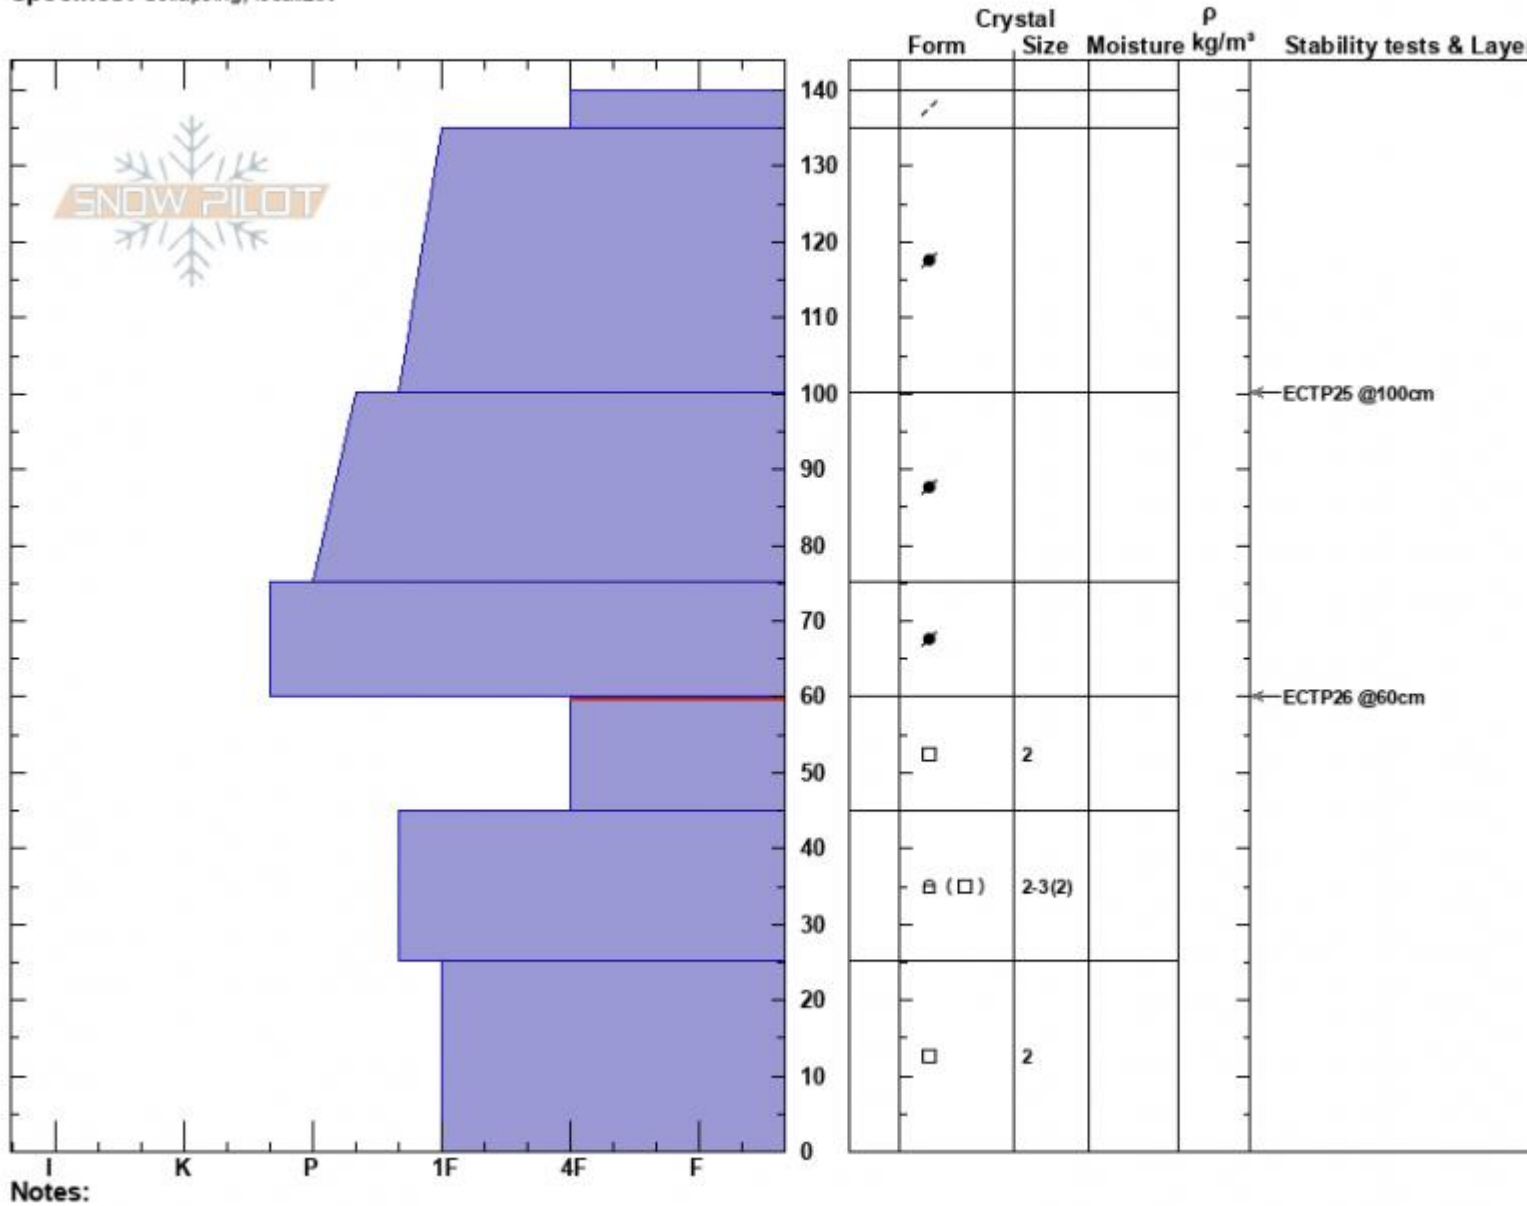

Marge's
 Lionhead Range
 MT
 Elevation: 9009 ft
 Aspect: 60°
 Specifics: Collapsing, localizer

Dave Zinn
 12/13/2022 - 12:30pm
 Co-ord: 44.71604N, -111.31861W
 Slope Angle: 27°
 Wind Loading: previous

Stability: Fair
 Air Temperature:
 Sky Cover: CLR
 Precipitation: NO
 Wind: N Moderate

HS:140 Layer Notes:
 PF:50 60-45cm:Problematic layer

Notes:
 Advisory Region
 Lionhead Range
 Longitude
 -111.32W
 Latitude
 44.71N
 Lionhead Range, 2022-12-14