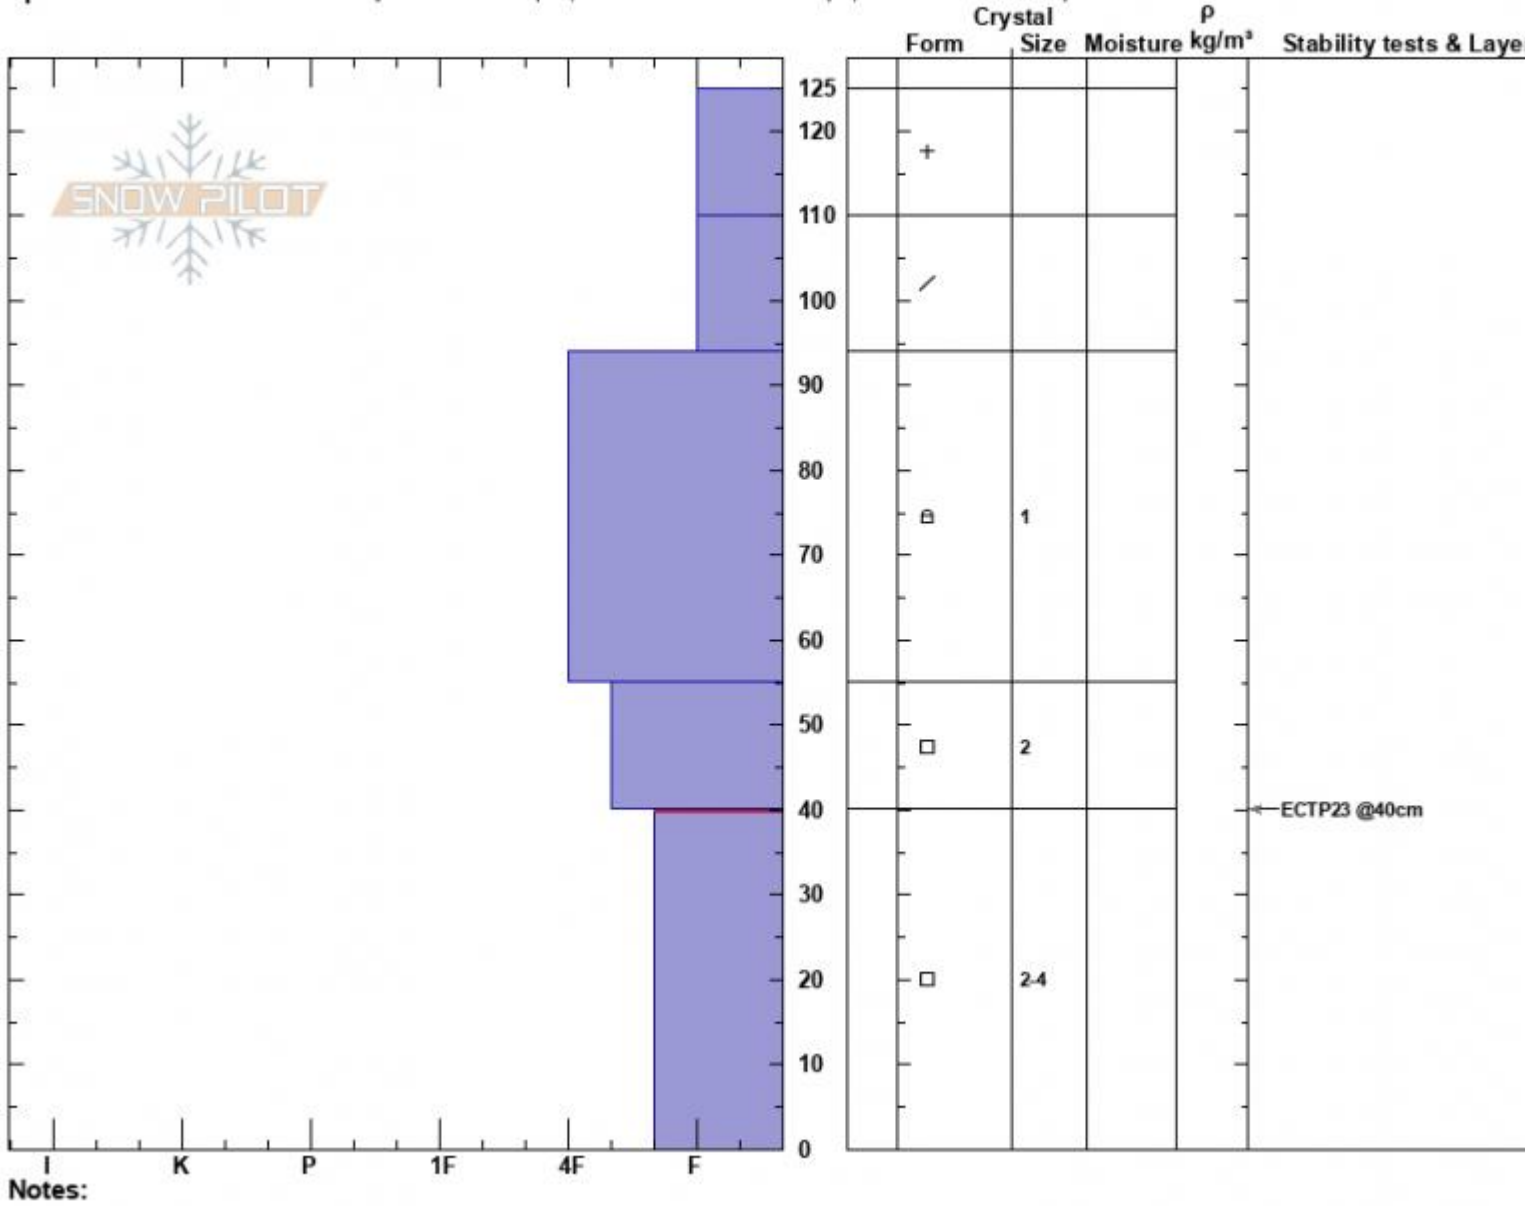

1st Yellowmule
 Madison Range-N
 MT
 Elevation: 9300 ft
 Aspect: 5°

Ian Hoyer
 12/15/2022 - 10:30am
 Co-ord: 45.17527N, -111.38944W
 Slope Angle: 30°
 Wind Loading: no

Stability: Fair
 Air Temperature:
 Sky Cover: OVC
 Precipitation: S-1
 Wind: NW Light Breeze

HS:125 Layer Notes:
 40-0cm: Problematic layer

Specifics: Recent avalanche activity on different slopes; Snowmobile tracks on slope; We snowmobiled slope

Advisory Region
 Northern Madison
 Longitude
 -111.38W
 Latitude
 45.17N
 Northern Madison, 2022-12-15