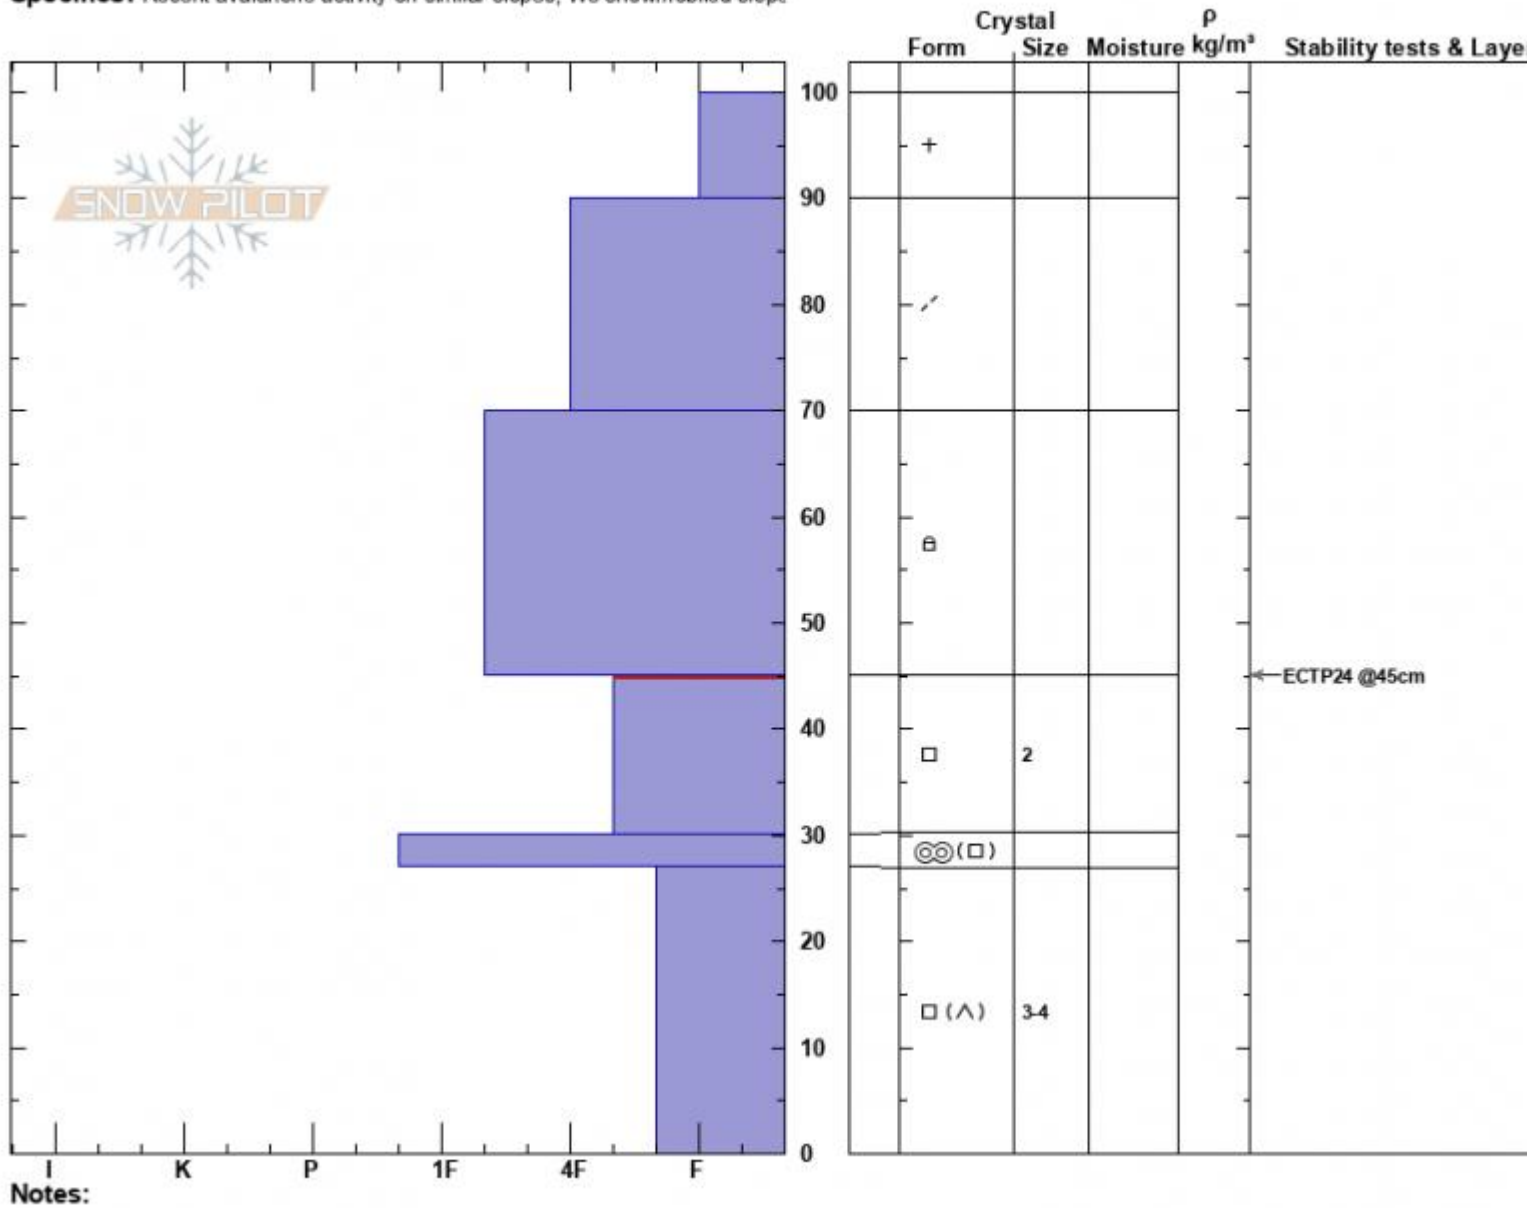

2nd Yellowmule
Madison Range-N
MT

Elevation: 9400 ft
Aspect: 35°

Specifics: Recent avalanche activity on similar slopes; We snowmobiled slope

Ian Hoyer
12/15/2022 - 11:00am
Co-ord: 45.17741N, -111.40097W
Slope Angle: 28°
Wind Loading: no

Stability: Fair
Air Temperature:
Sky Cover: OVC
Precipitation: NO
Wind: N Light Breeze

HS:100 Layer Notes:
PF:80 45-30cm:Problematic layer

Advisory Region
Northern Madison
Longitude
-111.38W
Latitude
45.17N
Northern Madison, 2022-12-15