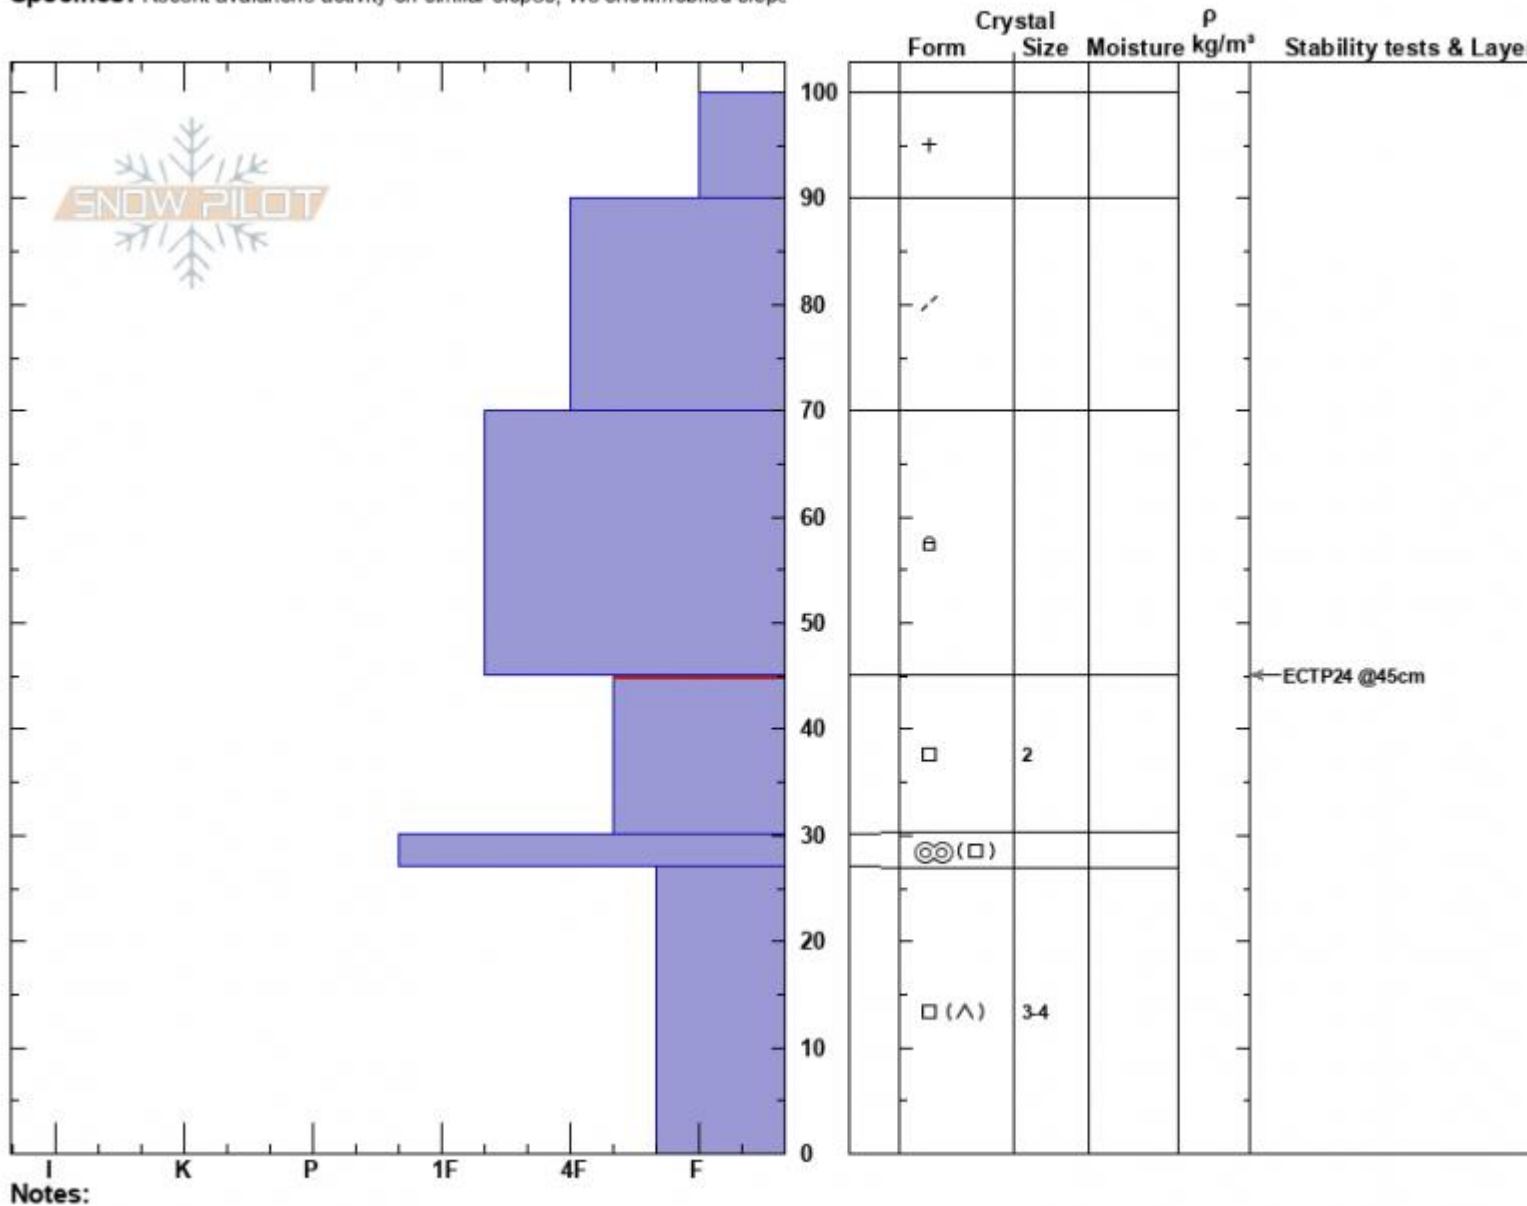

2nd Yellowmule
 Madison Range-N
 MT
 Elevation: 9400 ft
 Aspect: 35°
 Specifics: Recent avalanche activity on similar slopes; We snowmobiled slope

Ian Hoyer
 12/15/2022 - 11:00am
 Co-ord: 45.17741N, -111.40097W
 Slope Angle: 28°
 Wind Loading: no

Stability: Fair
 Air Temperature:
 Sky Cover: OVC
 Precipitation: NO
 Wind: N Light Breeze

HS:100 Layer Notes:
 PF:80 45-30cm:Problematic layer

Advisory Region
 Northern Madison
 Longitude
 -111.38W
 Latitude
 45.17N
 Northern Madison, 2022-12-15