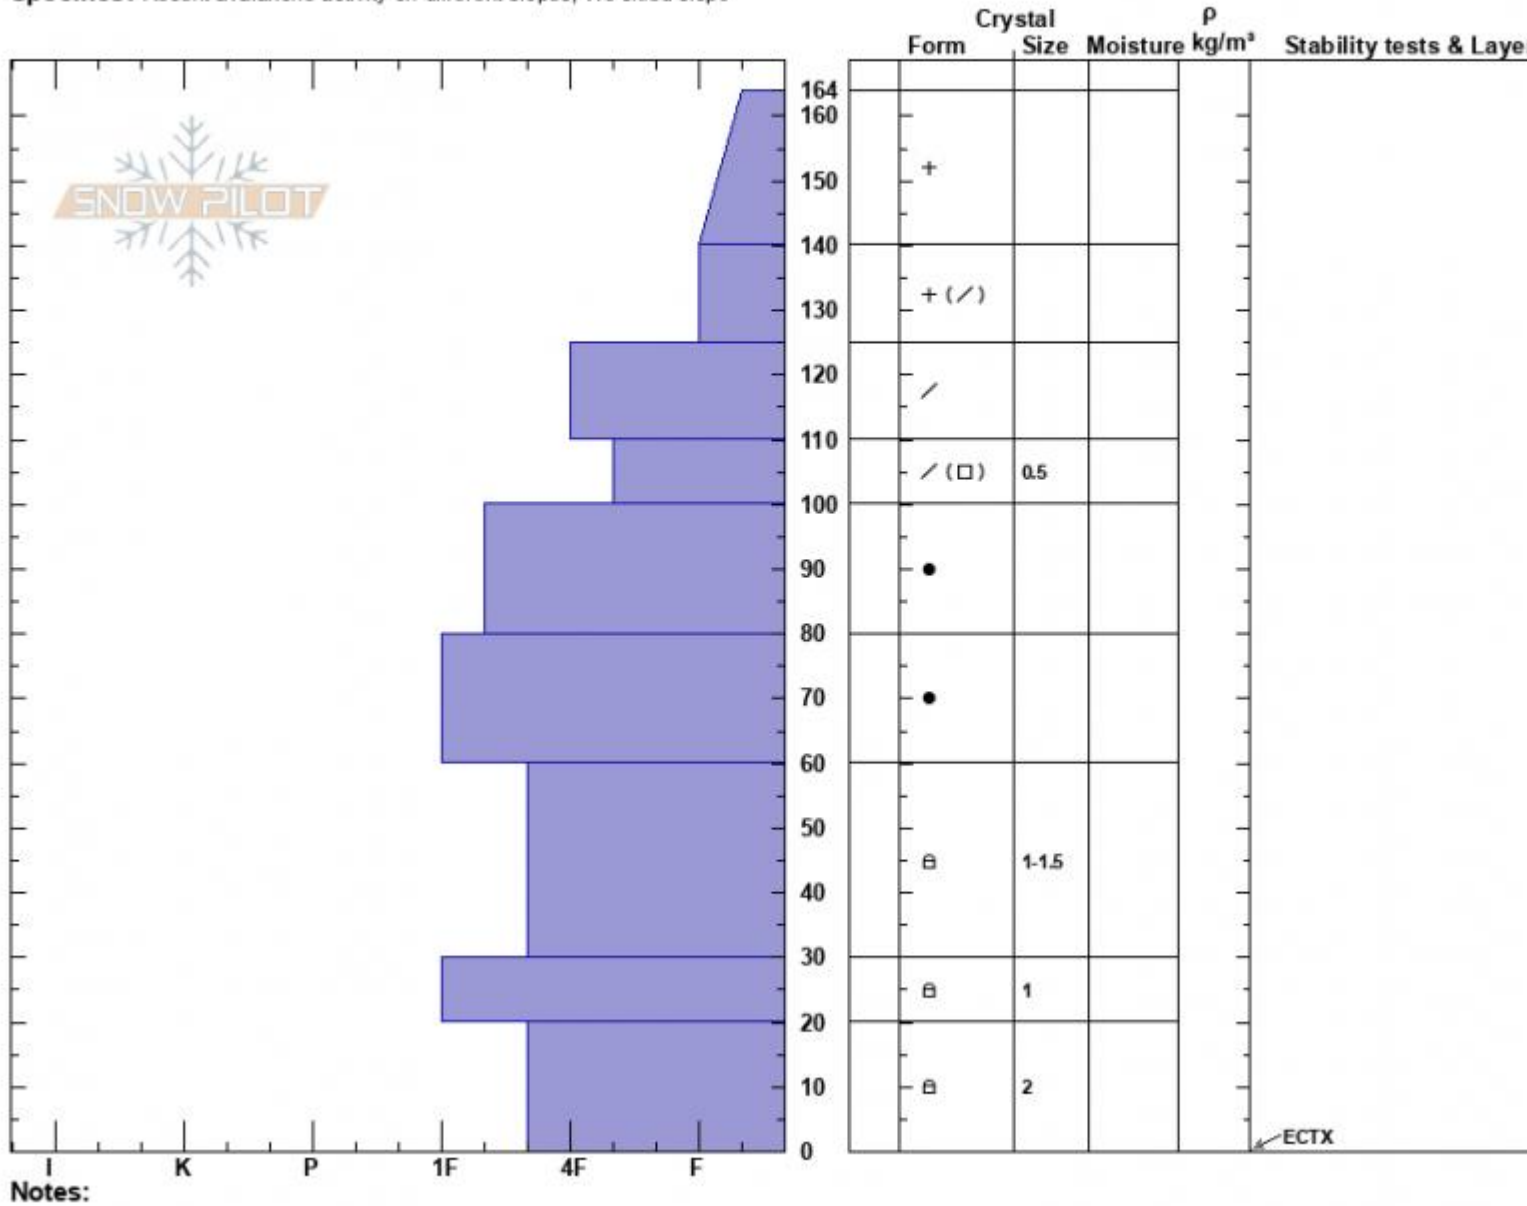

Rob's Knob  
 Cooke City  
 MT  
 Elevation: 9476 ft  
 Aspect: 65°  
 Specifics: Recent avalanche activity on different slopes; We skied slope

Alex Marienthal  
 12/09/2022 - 11:45pm  
 Co-ord: 45.06784N, -109.95165W  
 Slope Angle: 21°  
 Wind Loading: previous

Stability: Fair  
 Air Temperature: -9.5°C  
 Sky Cover: OVC  
 Precipitation: S2  
 Wind: S Moderate

HS:164 Layer Notes:

Advisory Region  
 Cooke City  
 Longitude  
 -109.95W  
 Latitude  
 45.07N  
 Cooke City, 2022-12-10