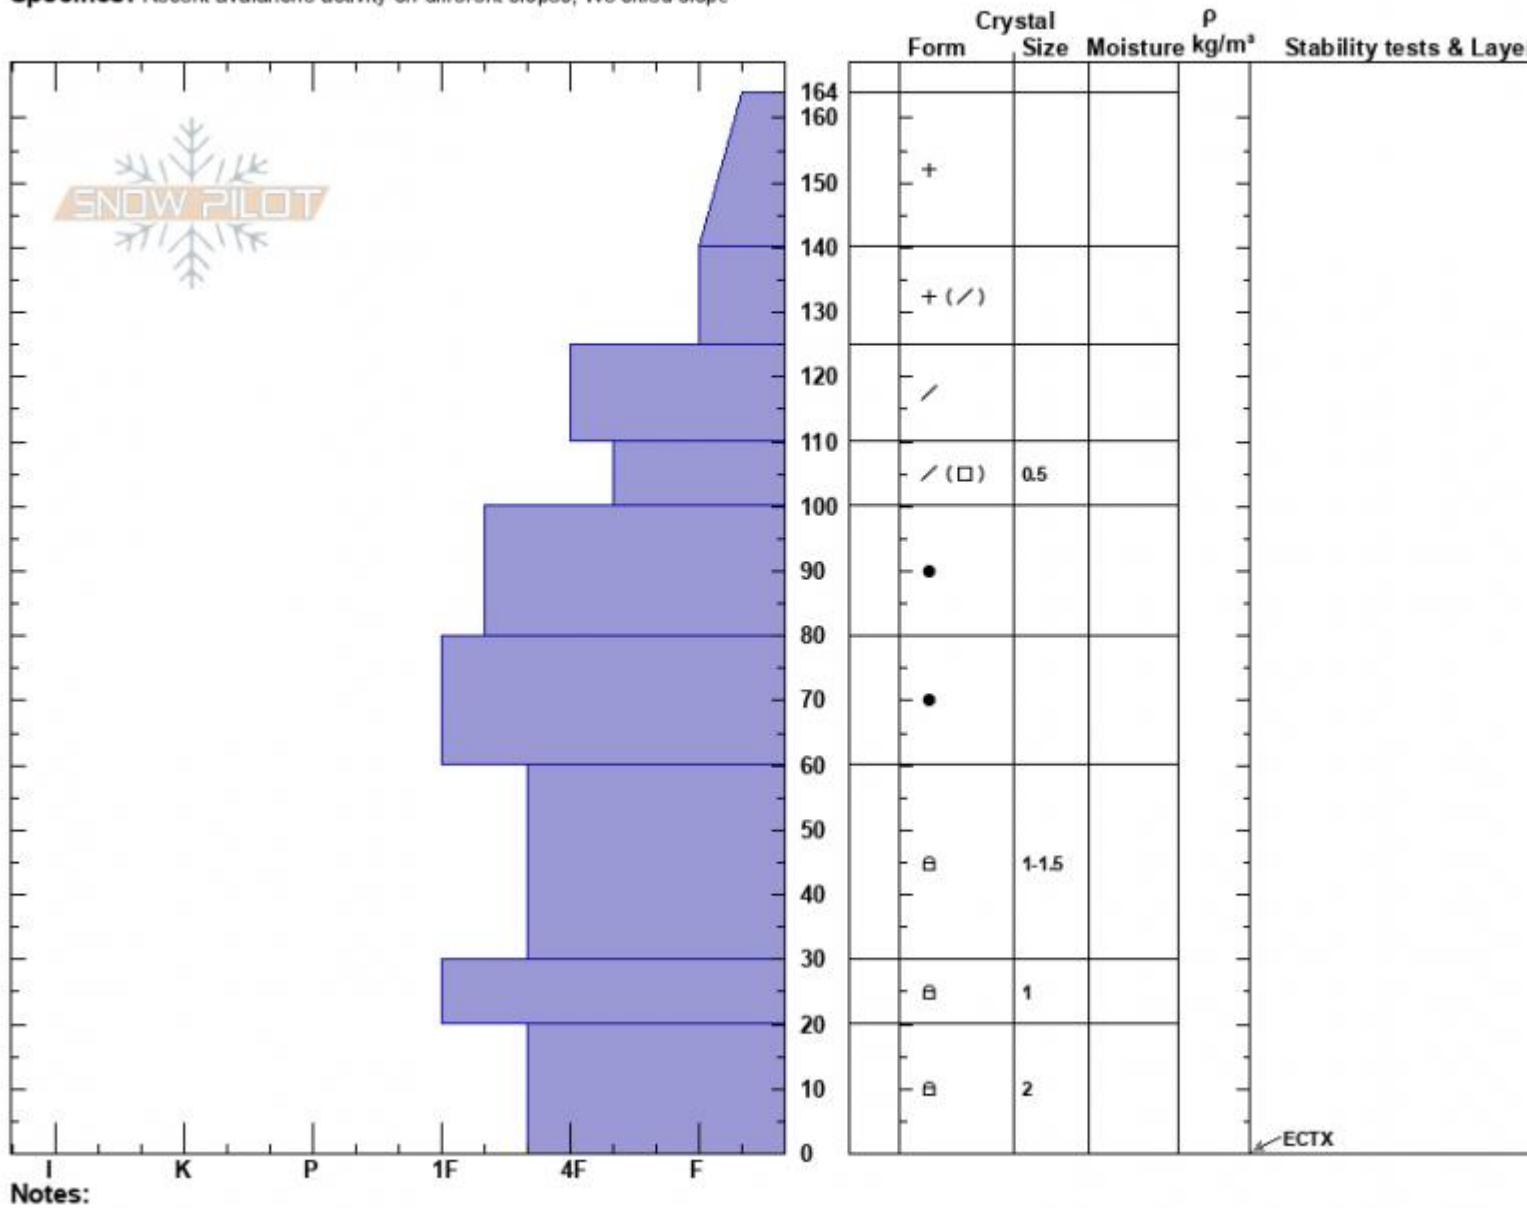

Rob's Knob
 Cooke City
 MT
 Elevation: 9476 ft
 Aspect: 65°
 Specifics: Recent avalanche activity on different slopes; We skied slope

Alex Marienthal
 12/09/2022 - 11:45pm
 Co-ord: 45.06784N, -109.95165W
 Slope Angle: 21°
 Wind Loading: previous

Stability: Fair
 Air Temperature: -9.5°C
 Sky Cover: OVC
 Precipitation: S2
 Wind: S Moderate

HS:164 Layer Notes:

Advisory Region
 Cooke City
 Longitude
 -109.95W
 Latitude
 45.07N
 Cooke City, 2022-12-10