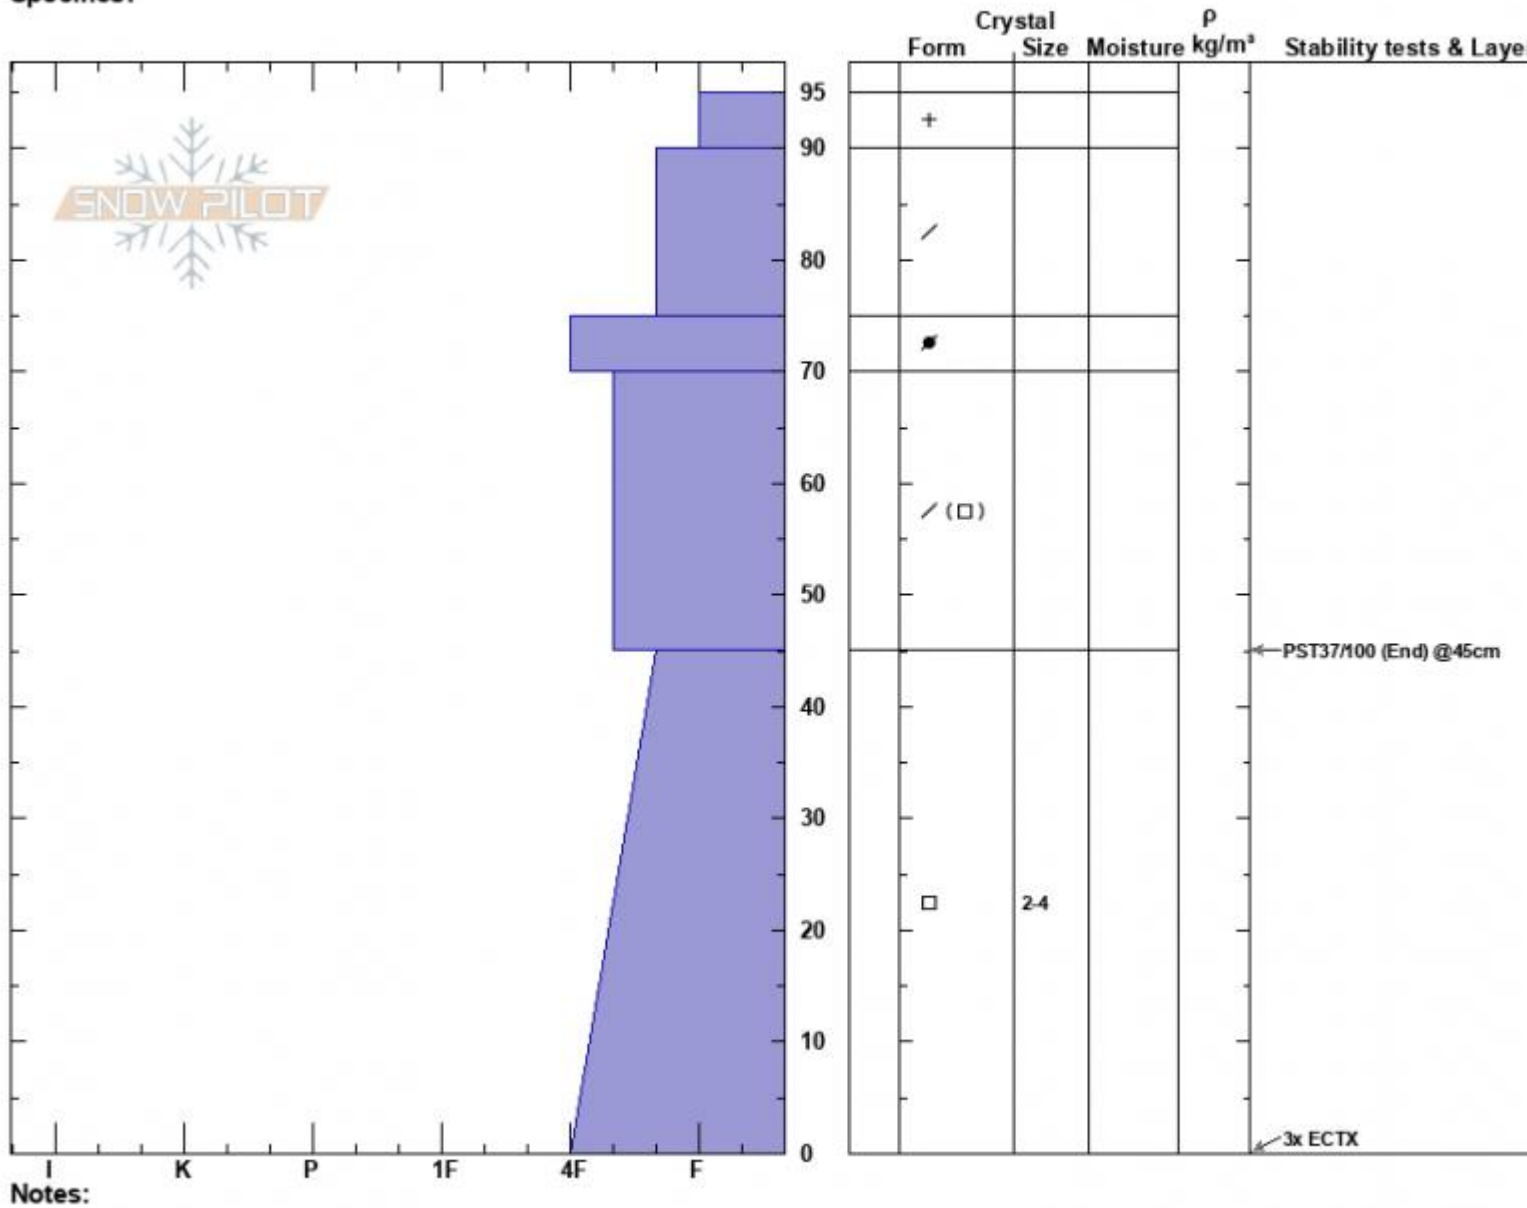

Throne, high  
 Bridger Range  
 MT  
 Elevation: 8420 ft  
 Aspect: 30°  
 Specifics:

Alex Marienthal  
 12/17/2022 - 11:40am  
 Co-ord: 45.88214N, -110.95422W  
 Slope Angle: 30°  
 Wind Loading: no

Stability: Fair  
 Air Temperature:  
 Sky Cover: FEW  
 Precipitation: NO  
 Wind: Light Breeze

HS:95 Layer Notes:

Advisory Region  
 Bridger Range  
 Longitude  
 -110.95W  
 Latitude  
 45.88N  
 Bridger Range, 2022-12-18