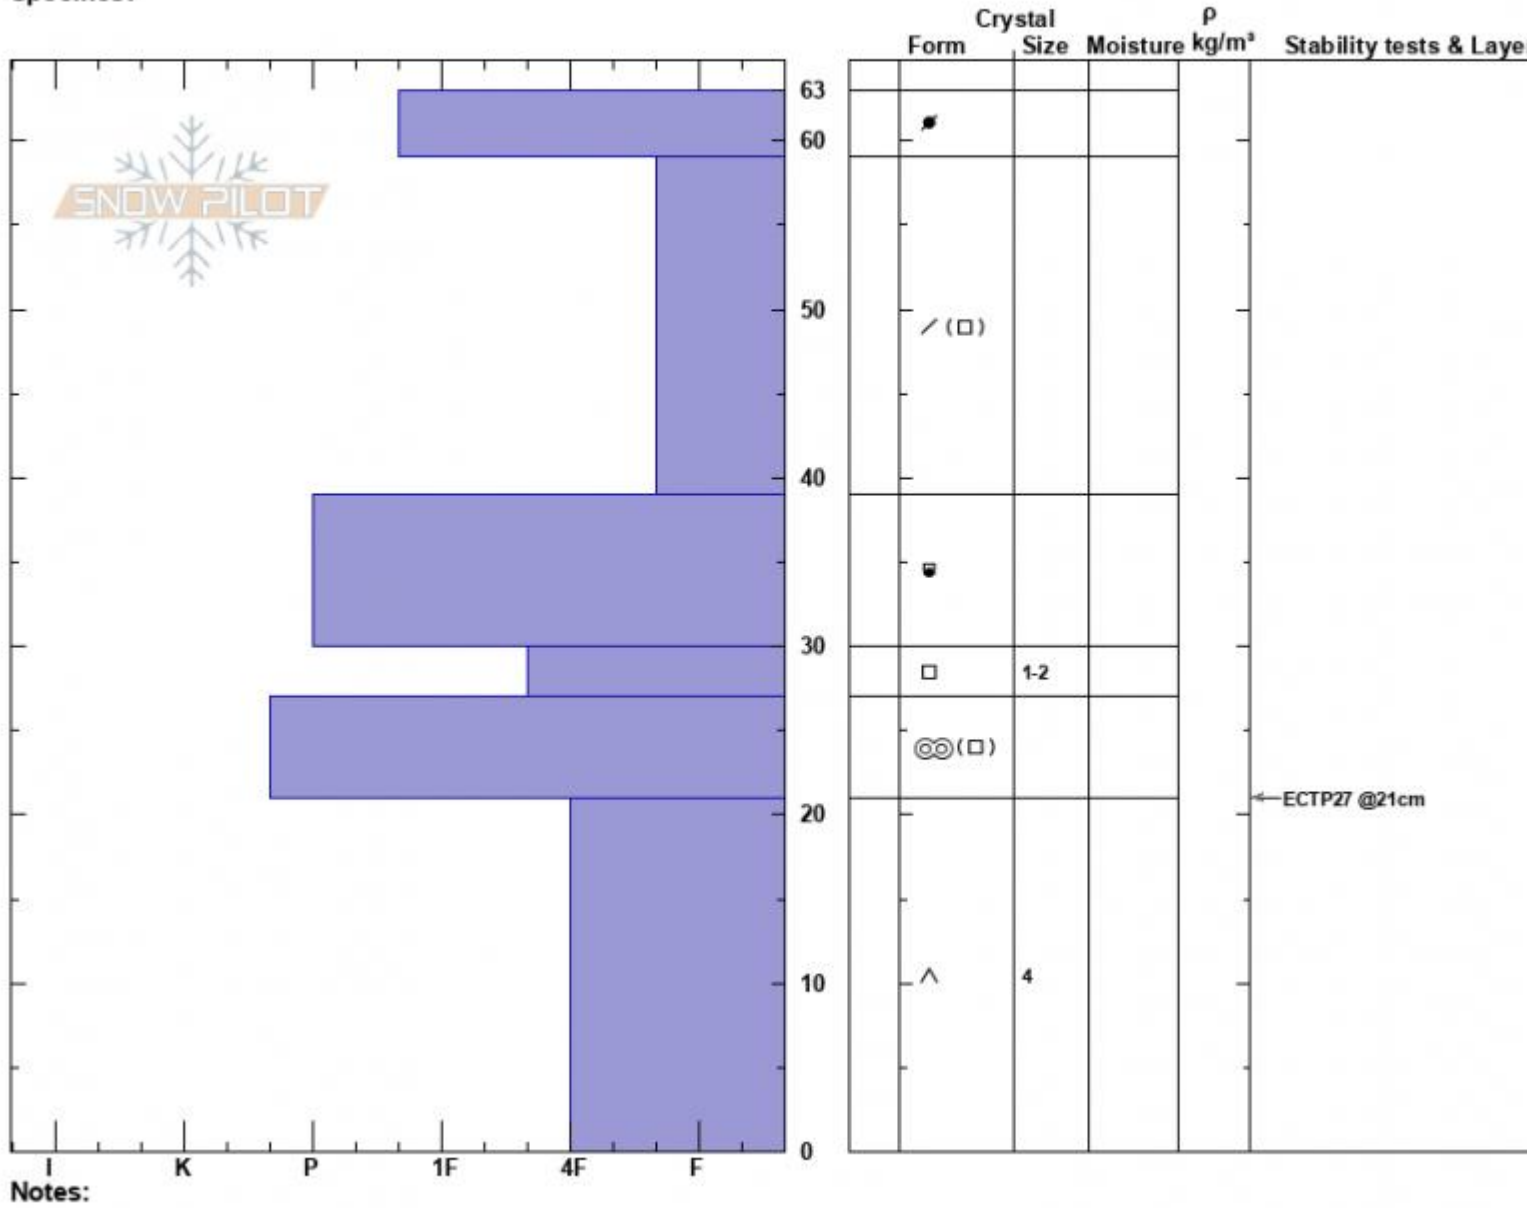

Throne, lower
Bridger Range
MT
Elevation: 7845 ft
Aspect: 60°
Specifics:

Alex Marienthal
12/17/2022 - 10:15am
Co-ord: 45.88453N, -110.94861W
Slope Angle: 27°
Wind Loading: previous

Stability:
Air Temperature:
Sky Cover: FEW
Precipitation: NO
Wind: Light Breeze

HS:63
PF:15
PS:30
Layer Notes:

Advisory Region
Bridger Range
Longitude
-110.95W
Latitude
45.88N
Bridger Range, 2022-12-18