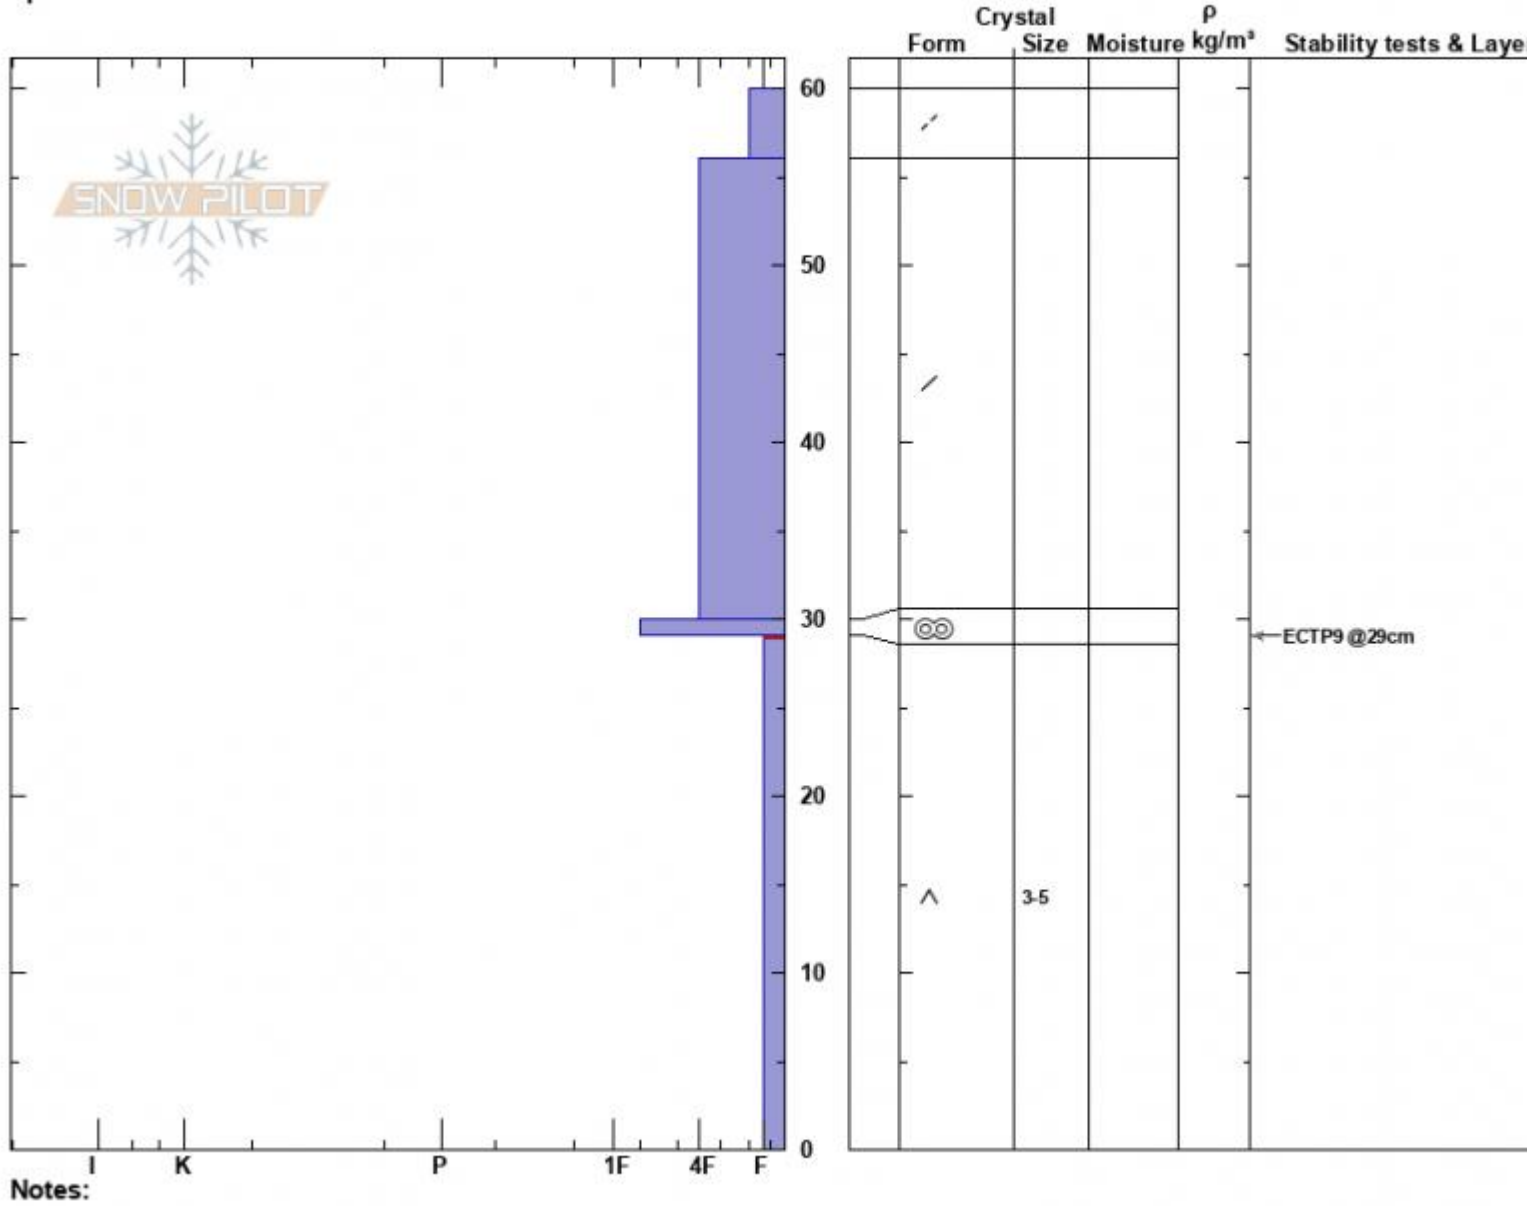

Tyler Upper
 Madison Range-N
 MT
 Elevation: 9078 ft
 Aspect: 231°
 Specifics:

Alex Haddad
 12/18/2022 - 10:58am
 Co-ord: 45.32306N, -111.38170W
 Slope Angle: 35°
 Wind Loading: previous

Stability: Poor
 Air Temperature:
 Sky Cover: FEW
 Precipitation: NO
 Wind: Calm

HS:60
 PF:50
 PS:20
 Layer Notes:
 29-0cm: Problematic layer

Advisory Region
 Northern Madison
 Longitude
 -111.39W
 Latitude
 45.34N
 Northern Madison, 2022-12-18