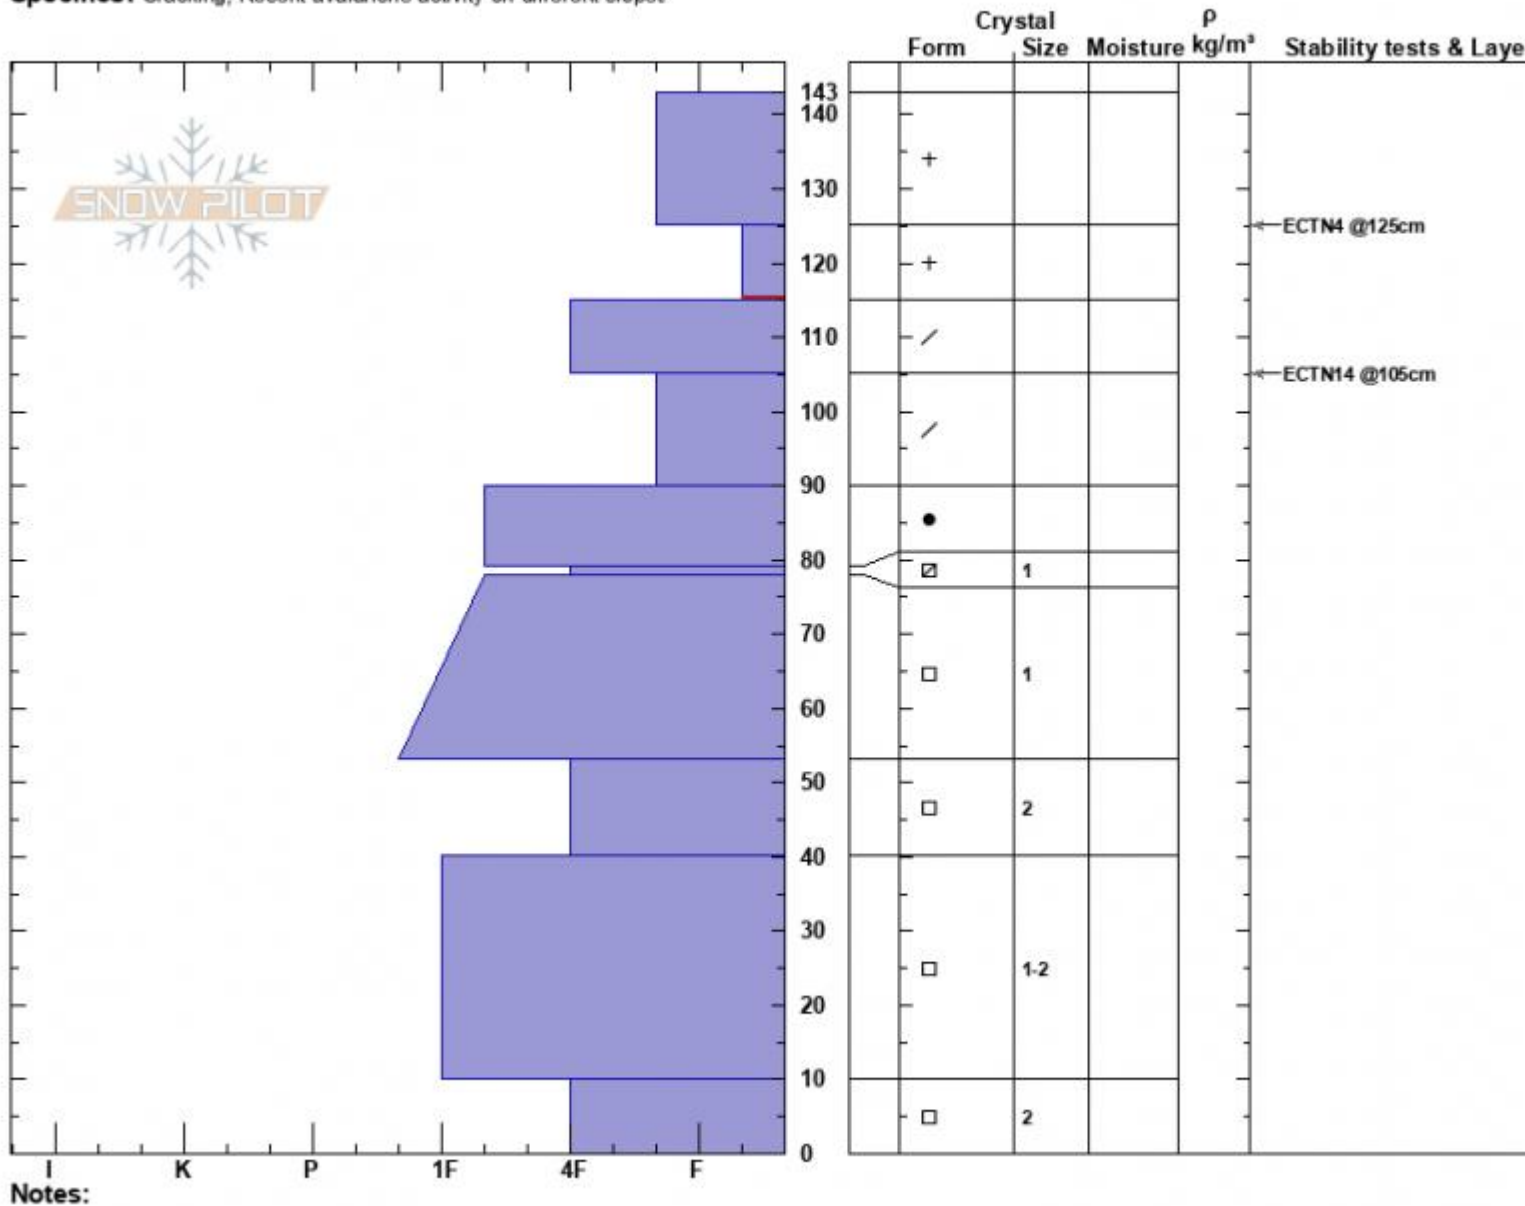

West Henderson
 Cooke City
 MT
 Elevation: 9328 ft
 Aspect: 220°
 Specifics: Cracking; Recent avalanche activity on different slopes

Dave Zinn
 12/21/2022 - 9:15am
 Co-ord: 45.04193N, -109.94346W
 Slope Angle: 25°
 Wind Loading:

Stability: Poor
 Air Temperature: -15°C
 Sky Cover: OVC
 Precipitation: NO
 Wind: W Light Breeze

HS:143
 PF:90
 PS:30
 Layer Notes:
 125-115cm:Problematic layer

Advisory Region
 Cooke City
 Longitude
 -109.95W
 Latitude
 45.05N
 Cooke City, 2022-12-21