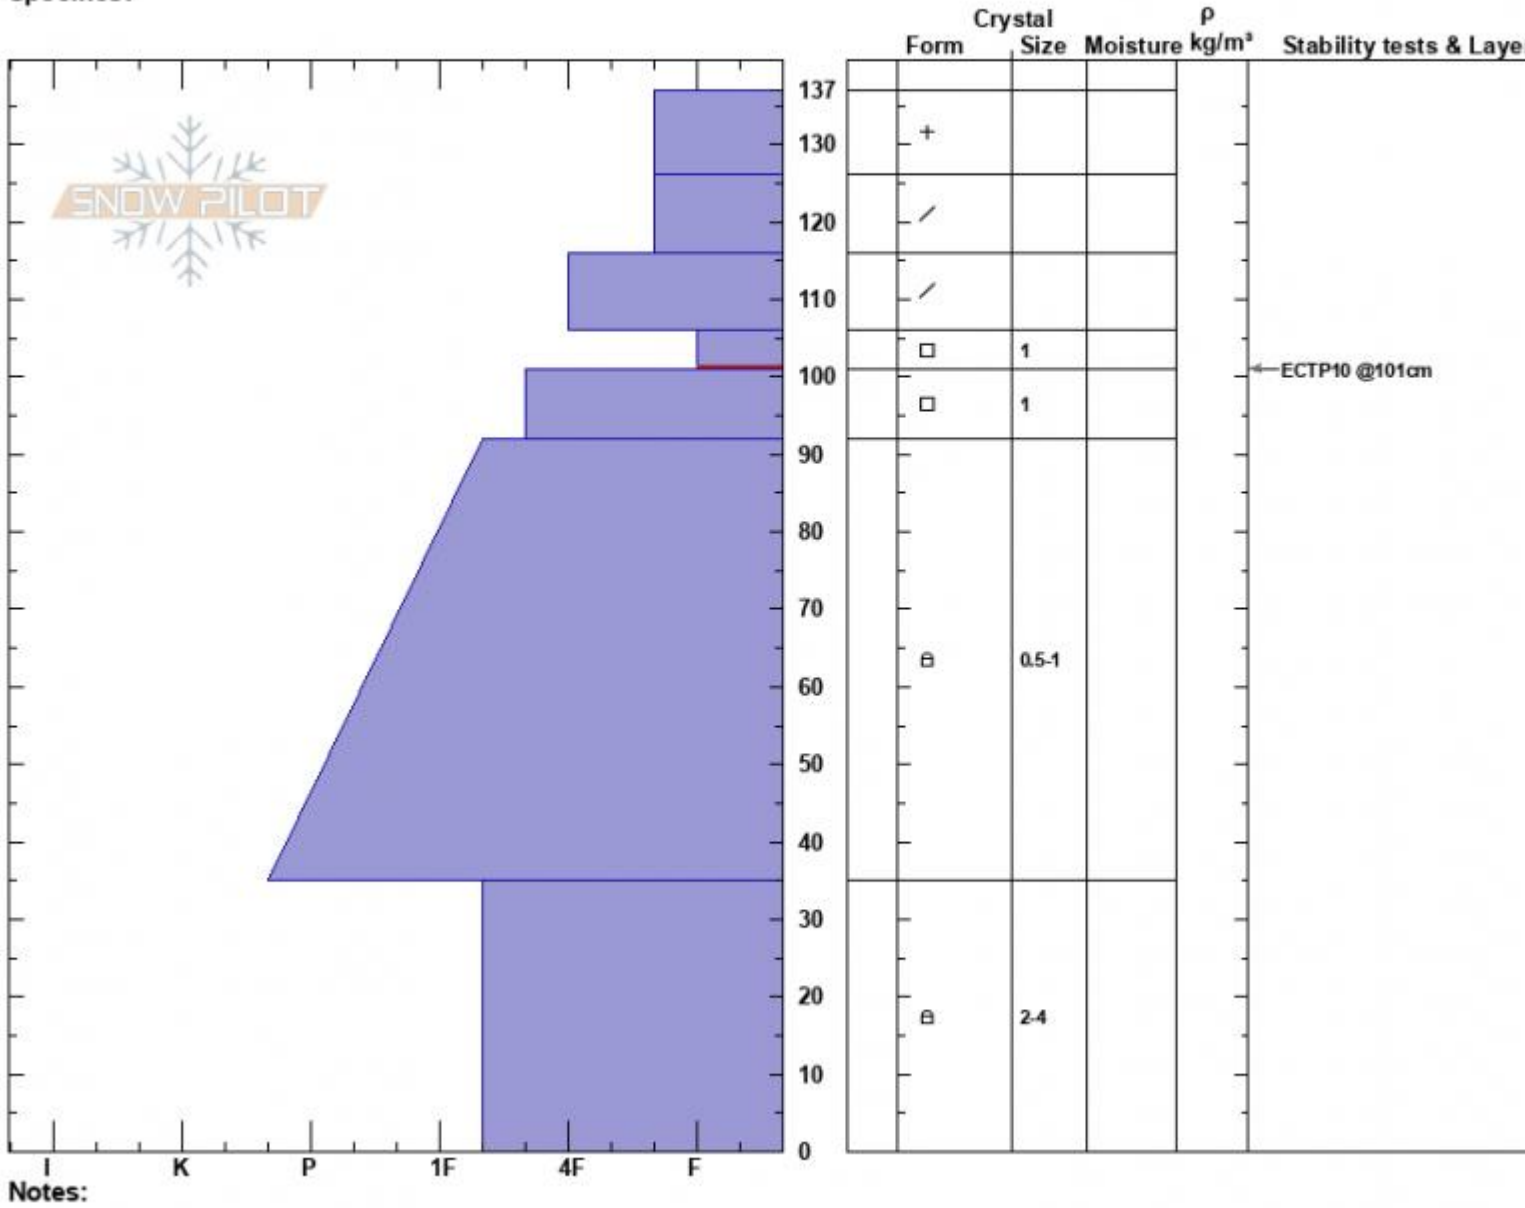

Ski Hill
 Lionhead Range
 MT
 Elevation: 8600 ft
 Aspect: 80°
 Specifics:

Doug Chabot-Admin
 12/24/2022 - 11:15am
 Co-ord: 44.70298N, -111.29786W
 Slope Angle: 27°
 Wind Loading: no

Stability: Fair
 Air Temperature:
 Sky Cover: OVC
 Precipitation: NO
 Wind: Calm

HS:137 **Layer Notes:**
 106-101cm: Problematic layer

Advisory Region
 Lionhead Range
 Longitude
 -111.29W
 Latitude
 44.70N
 Lionhead Range, 2022-12-24