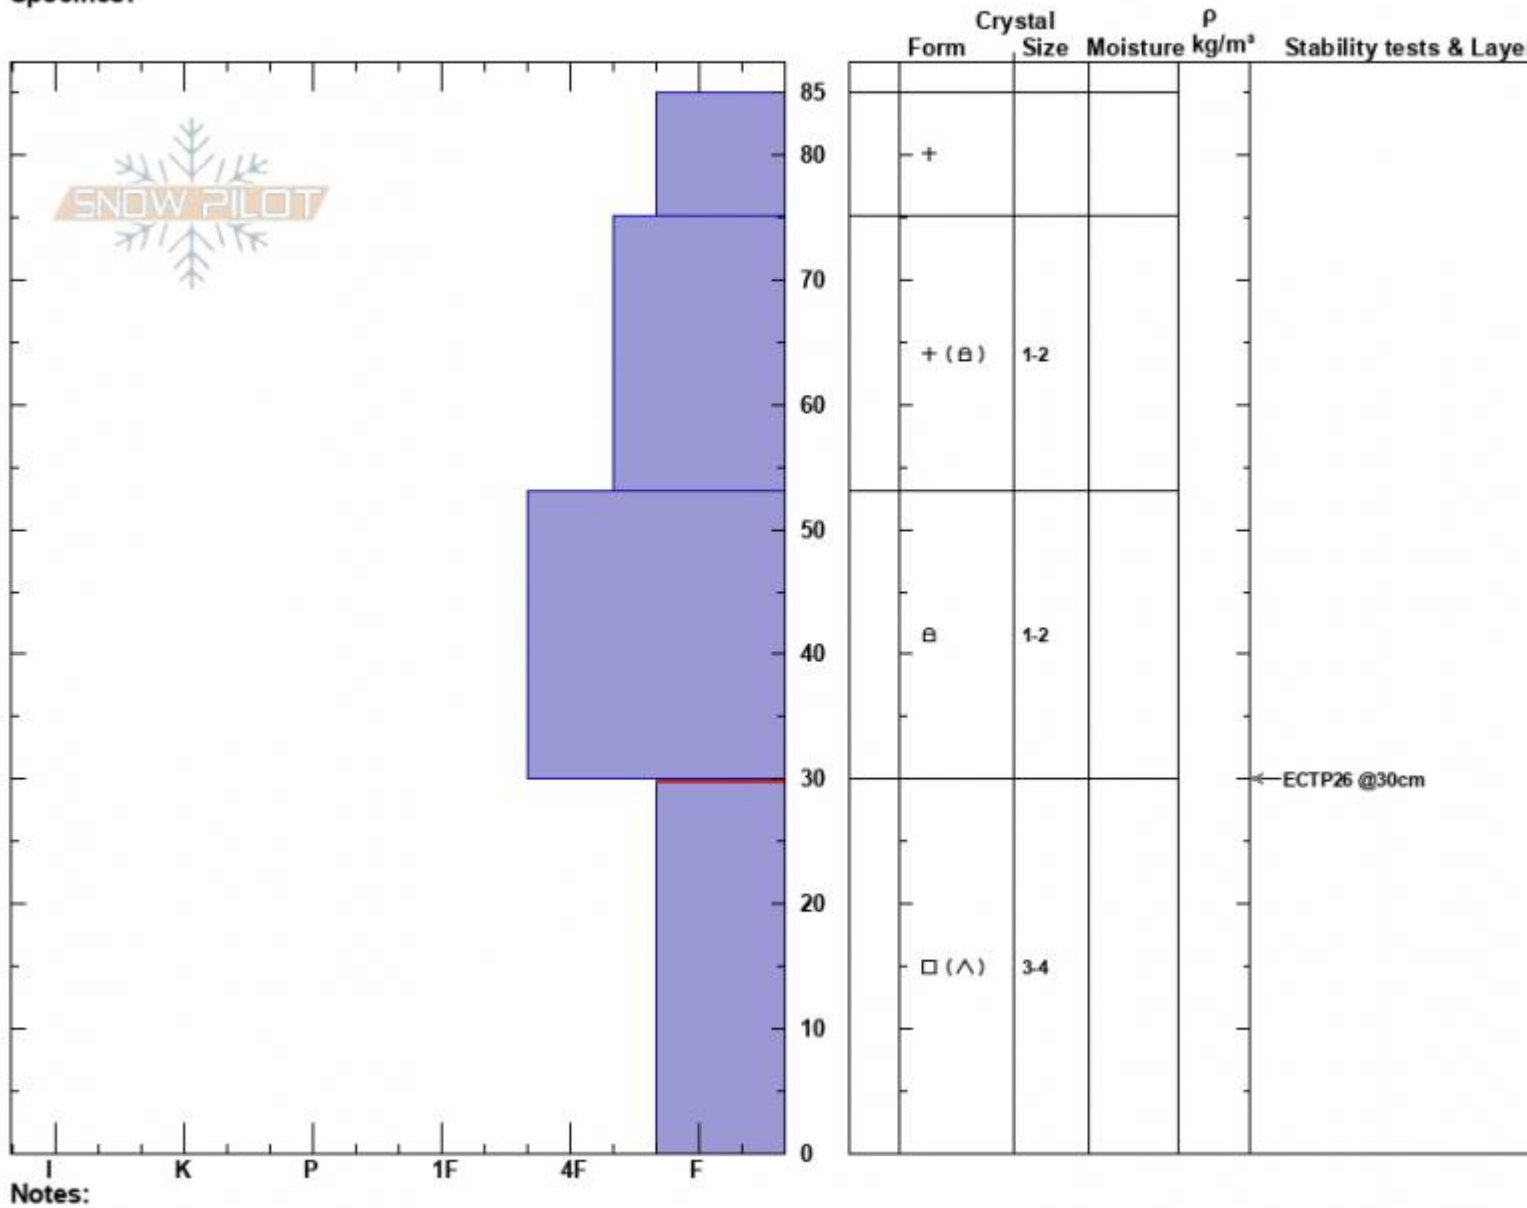

Above Hebgen Lake
 Henry Mtns
 MT
 Elevation: 9000 ft
 Aspect: 200°
 Specifics:

Doug Chabot-Admin
 12/20/2022 - 12:15pm
 Co-ord: 44.83803N, -111.34129W
 Slope Angle: 25°
 Wind Loading: no

Stability: Fair
 Air Temperature:
 Sky Cover: OVC
 Precipitation: NO
 Wind: S Moderate

HS:85
 Layer Notes:
 30-0cm: Problematic layer

Advisory Region
 Lionhead Range
 Longitude
 -111.34W
 Latitude
 44.84N
 Lionhead Range, 2022-12-25