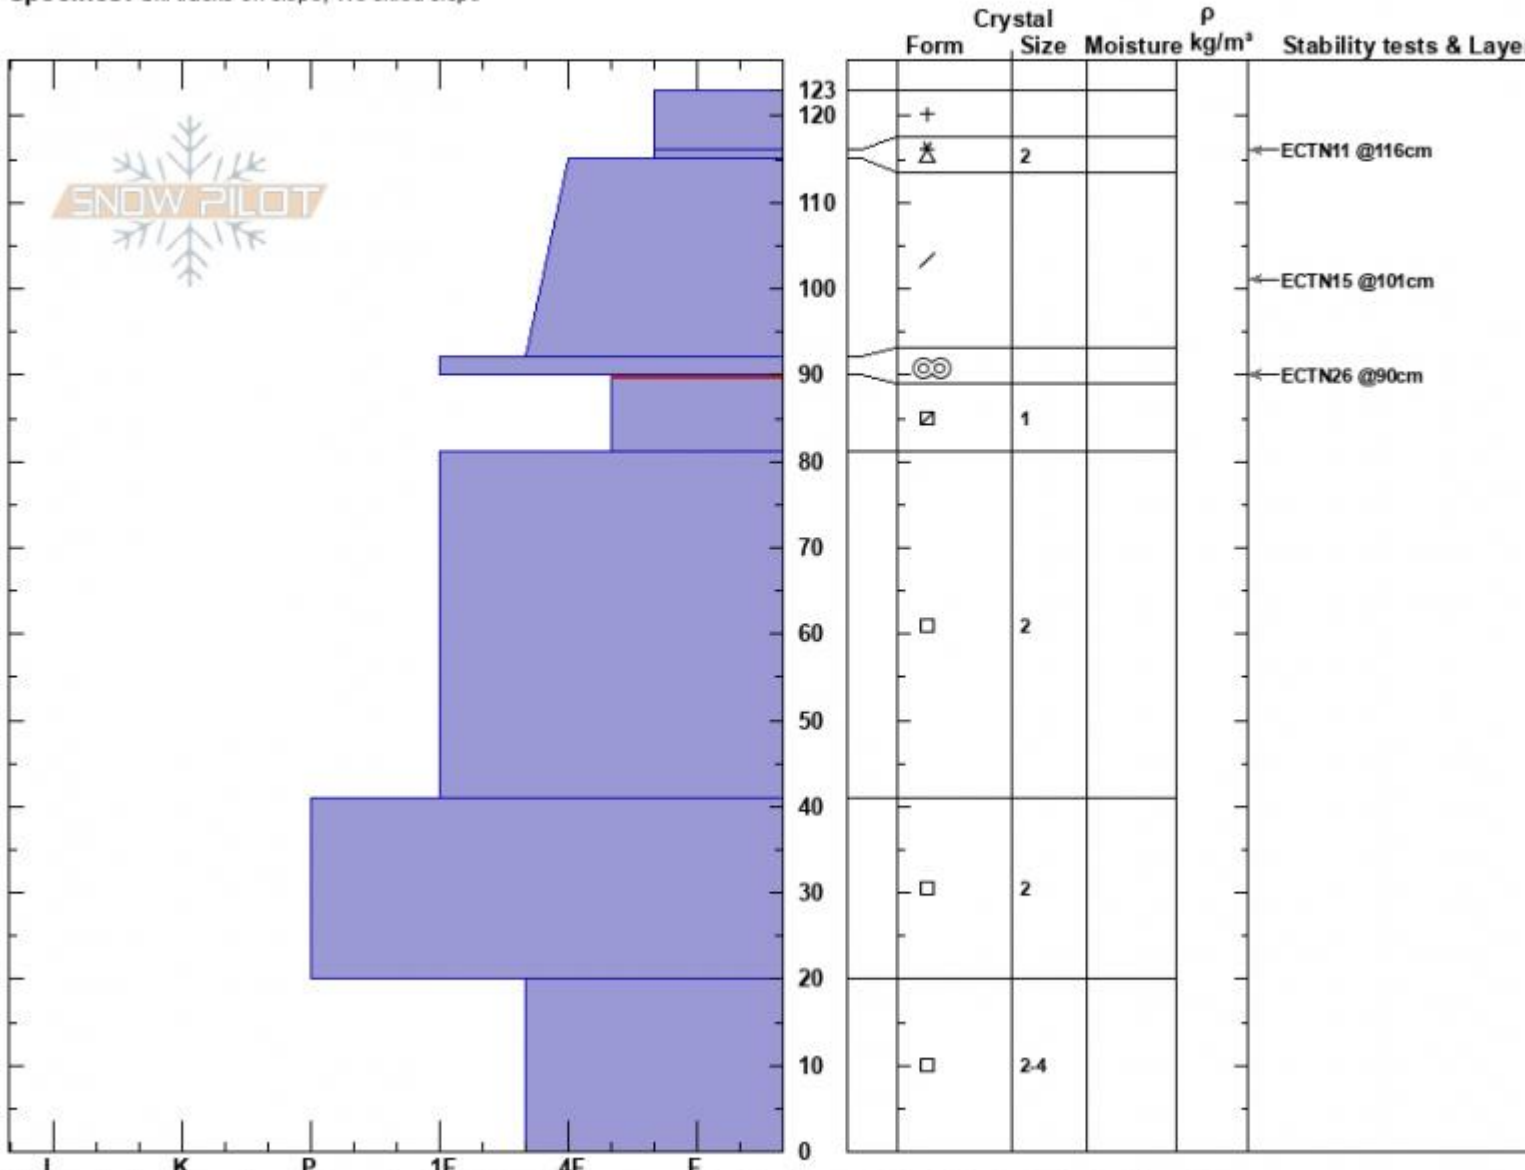

Blackmore SE Face
 Gallatin Range-N
 MT
 Elevation: 9596 ft
 Aspect: 120°
 Specifics: Ski tracks on slope; We skied slope

Dave Zinn
 12/26/2022 - 12:00pm
 Co-ord: 45.44712N, -111.00038W
 Slope Angle: 31°
 Wind Loading: no

Stability: Fair
 Air Temperature: 0°C
 Sky Cover: FEW
 Precipitation: NO
 Wind: S Moderate

HS:123 **Layer Notes:**
 90-81cm: Problematic layer

Notes: Another group dug nearby and got an ECTP20 on the near-surface facet layer at 90cm (about a foot below the surface).

Advisory Region
 Northern Gallatin
 Longitude
 -111.00W
 Latitude
 45.44N
 Northern Gallatin, 2022-12-26