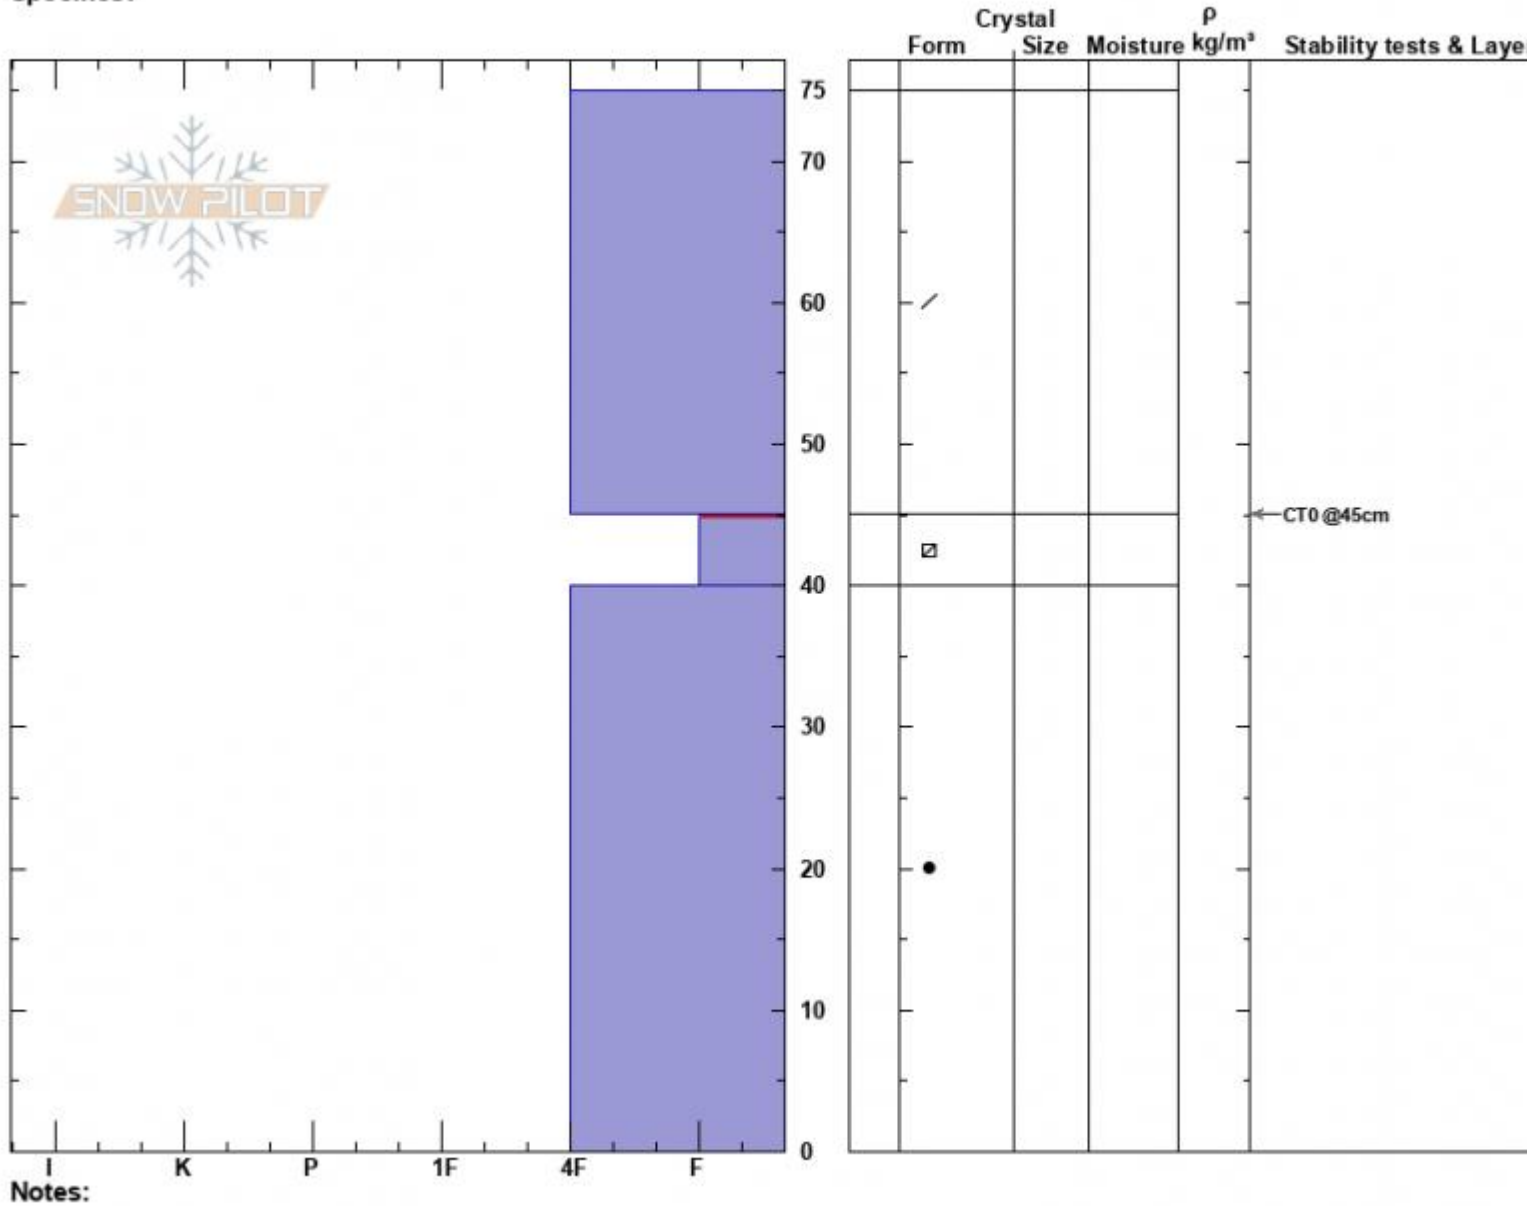

Bacon Rind Low South
 Madison Range-S
 MT
 Elevation: 7672 ft
 Aspect: 160°
 Specifics:

Dave Zinn
 12/27/2022 - 10:00am
 Co-ord: 44.96794N, -111.08649W
 Slope Angle: 33°
 Wind Loading: no

Stability: Poor
 Air Temperature:
 Sky Cover: OVC
 Precipitation: S1
 Wind: S Moderate

HS:75
 PF:75
 Layer Notes:
 45-40cm: Problematic layer

Advisory Region
 Southern Madison
 Longitude
 -111.10W
 Latitude
 44.96N
 Southern Madison, 2022-12-27