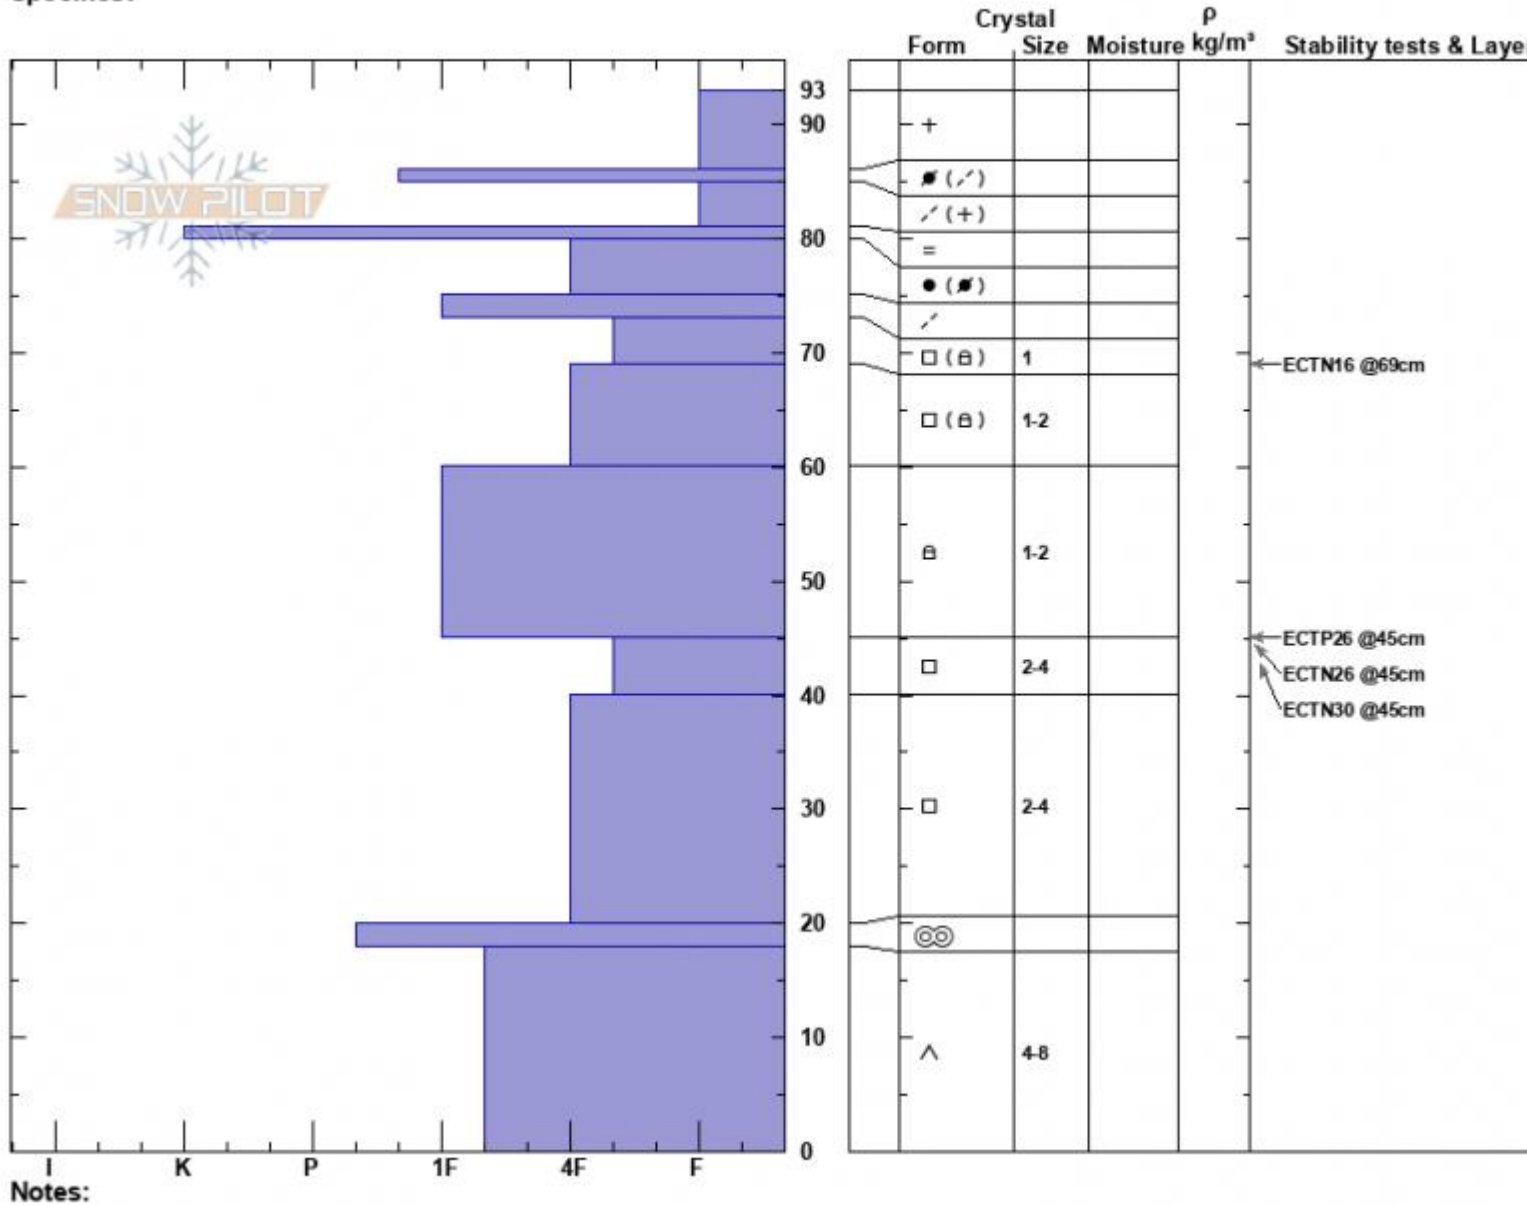

2nd Yellow Mule
 Madison Range-N
 MT
 Elevation: 9400 ft
 Aspect: 50°
 Specifics:

Alex Marienthal
 12/26/2022 - 11:45am
 Co-ord: 45.17714N, -111.40059W
 Slope Angle: 25°
 Wind Loading: previous

Stability: Fair
 Air Temperature:
 Sky Cover: SCT
 Precipitation: NO
 Wind: SW Moderate

HS:93
 Layer Notes:
 45-40cm: Problematic layer

Advisory Region
 Northern Madison
 Longitude
 -111.38W
 Latitude
 45.17N
 Northern Madison, 2022-12-26