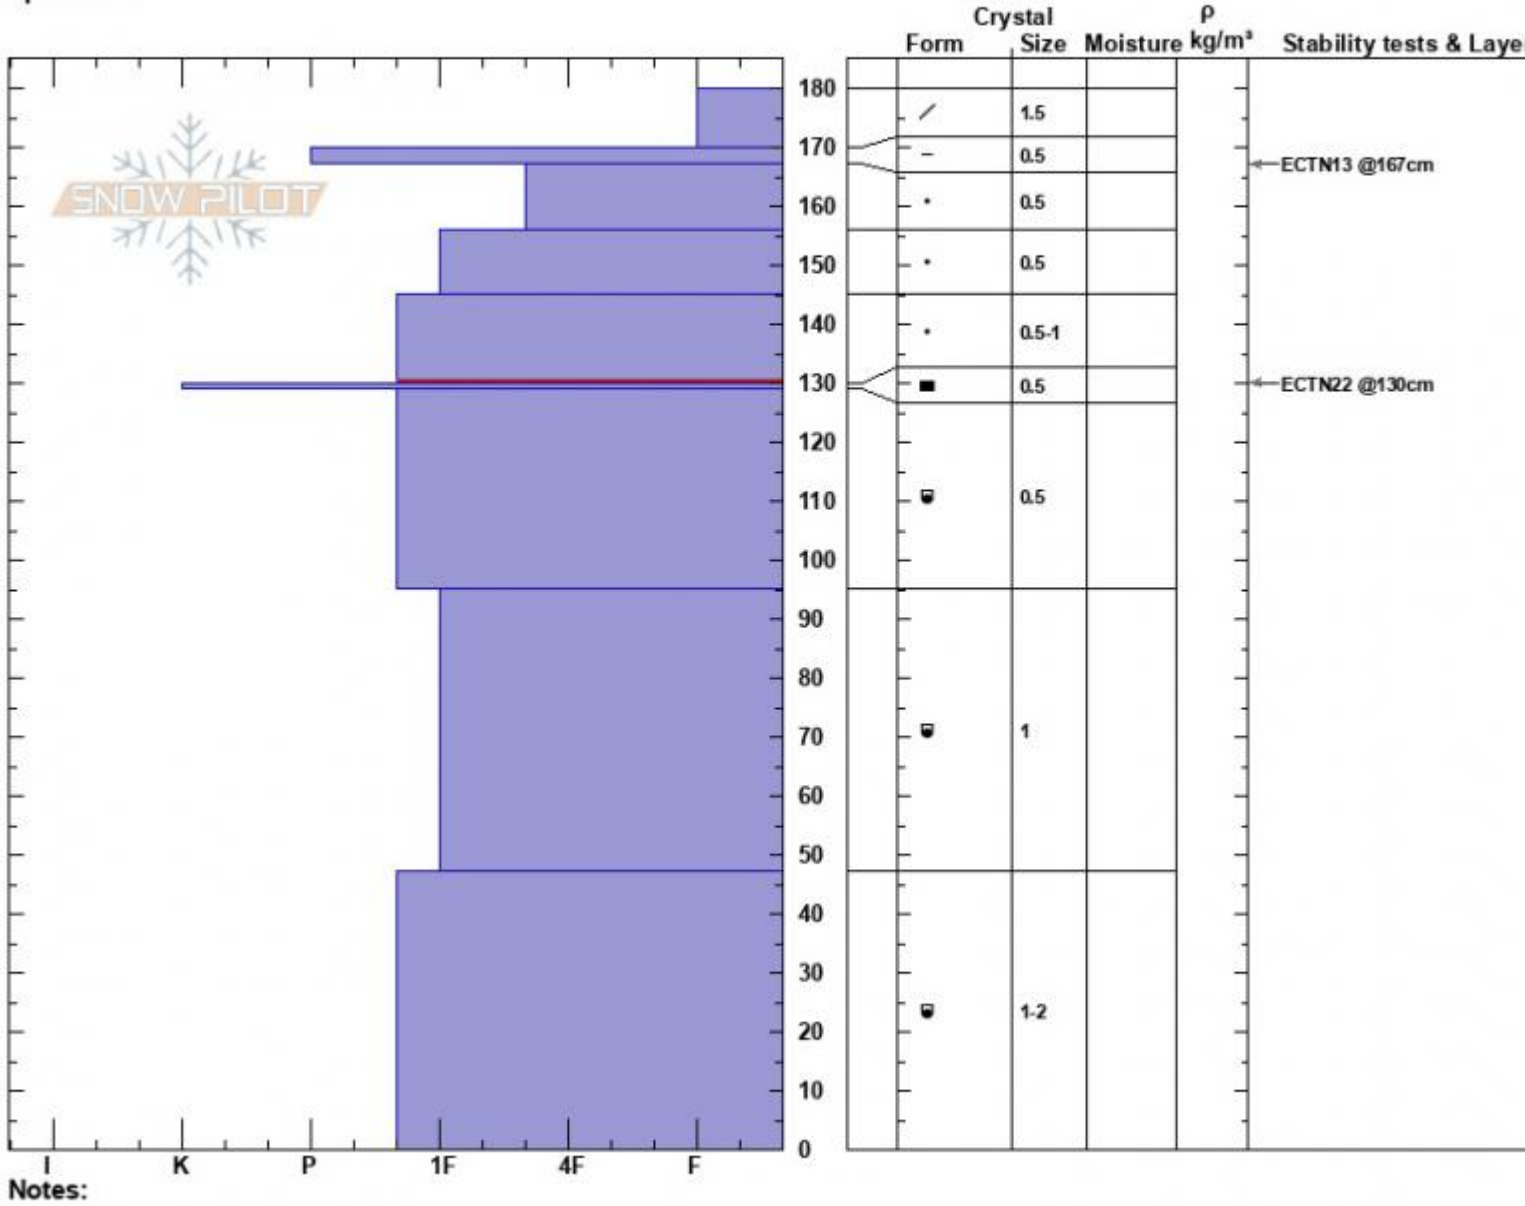

Blackmore Lake  
 Gallatin Range-N  
 MT  
 Elevation: 2626 m  
 Aspect: NE  
 Specifics:

Erich Schreier  
 12/31/2022 - 1:30pm  
 Co-ord: 45.46733N, -110.99837W  
 Slope Angle: 30°  
 Wind Loading: previous

Stability:  
 Air Temperature: -2°C  
 Sky Cover: SCT  
 Precipitation: NO  
 Wind:

HS:180 Layer Notes:  
 145-130cm: Problematic layer

Advisory Region  
 Northern Gallatin  
 Longitude  
 -111.00W  
 Latitude  
 45.44N  
 Northern Gallatin, 2022-12-31