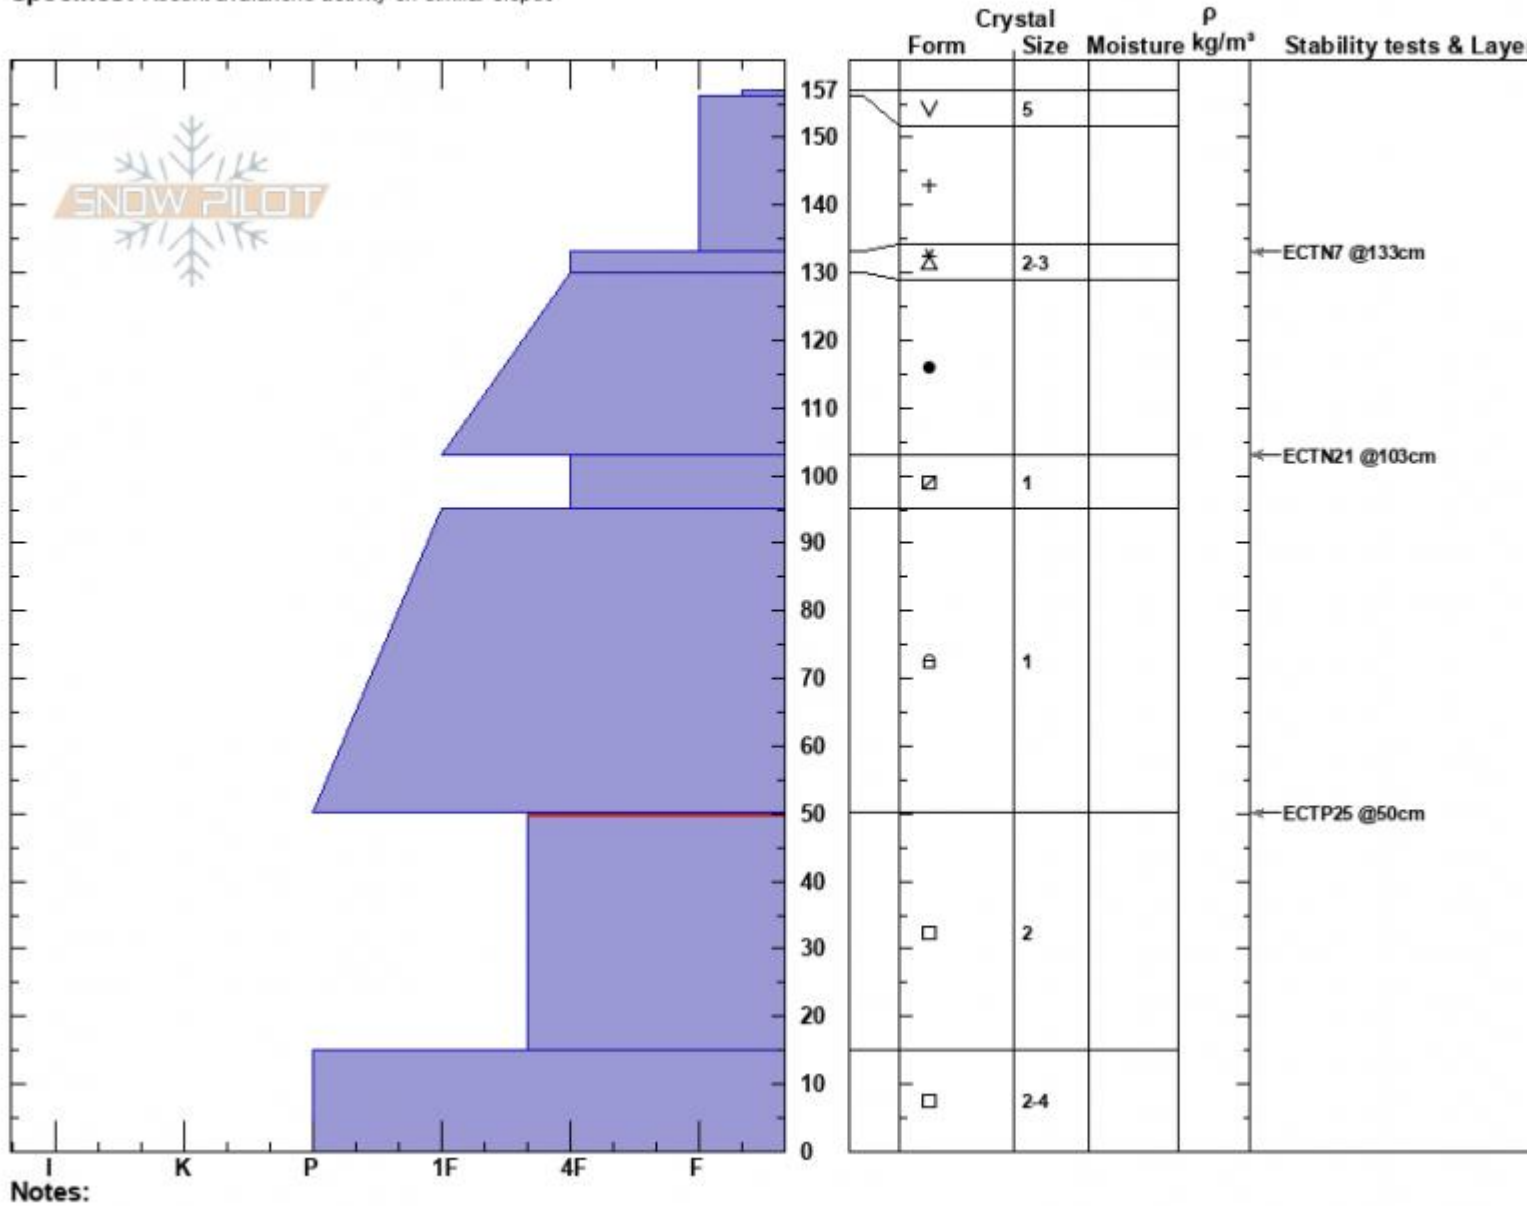

Around from Airplane
 Lionhead Range
 MT
 Elevation: 8622 ft
 Aspect: 73°
 Specifics: Recent avalanche activity on similar slopes

Dave Zinn
 01/02/2023 - 10:00am
 Co-ord: 44.72657N, -111.31534W
 Slope Angle: 25°
 Wind Loading: no

Stability: Fair
 Air Temperature:
 Sky Cover: CLR
 Precipitation: NO
 Wind: Calm

HS:157 Layer Notes:
 PF:40 50-15cm:Problematic layer

Advisory Region
 Lionhead Range
 Longitude
 -111.32W
 Latitude
 44.73N
 Lionhead Range, 2023-01-04