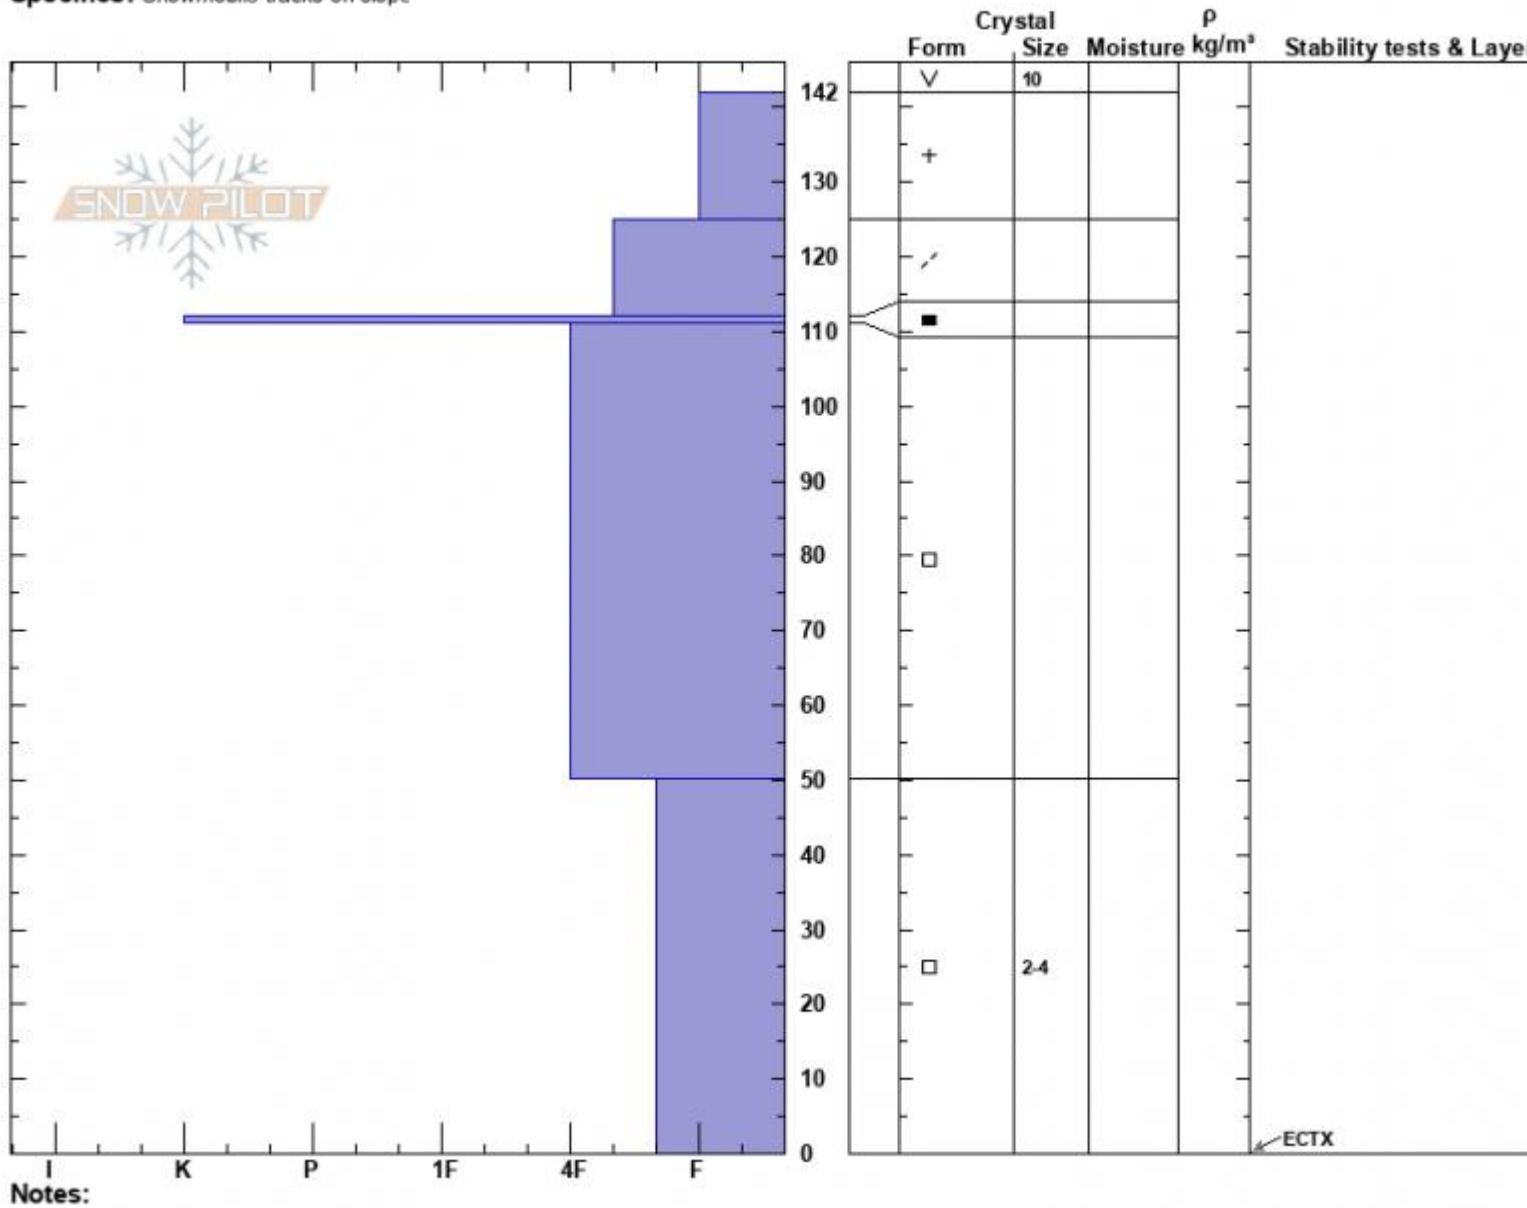

Head of Muddy Creek
 Madison Range-N
 MT
 Elevation: 9405 ft
 Aspect: 43°
 Specifics: Snowmobile tracks on slope

Ian Hoyer
 01/03/2023 - 11:00am
 Co-ord: 45.18609N, -111.45655W
 Slope Angle: 28°
 Wind Loading: no

Stability: Fair
 Air Temperature:
 Sky Cover: BKN
 Precipitation: NO
 Wind: Calm

HS:142 Layer Notes:
 50-0cm: Problematic layer

Notes:
 Advisory Region
 Northern Madison
 Longitude
 -111.38W
 Latitude
 45.17N
 Northern Madison, 2023-01-04