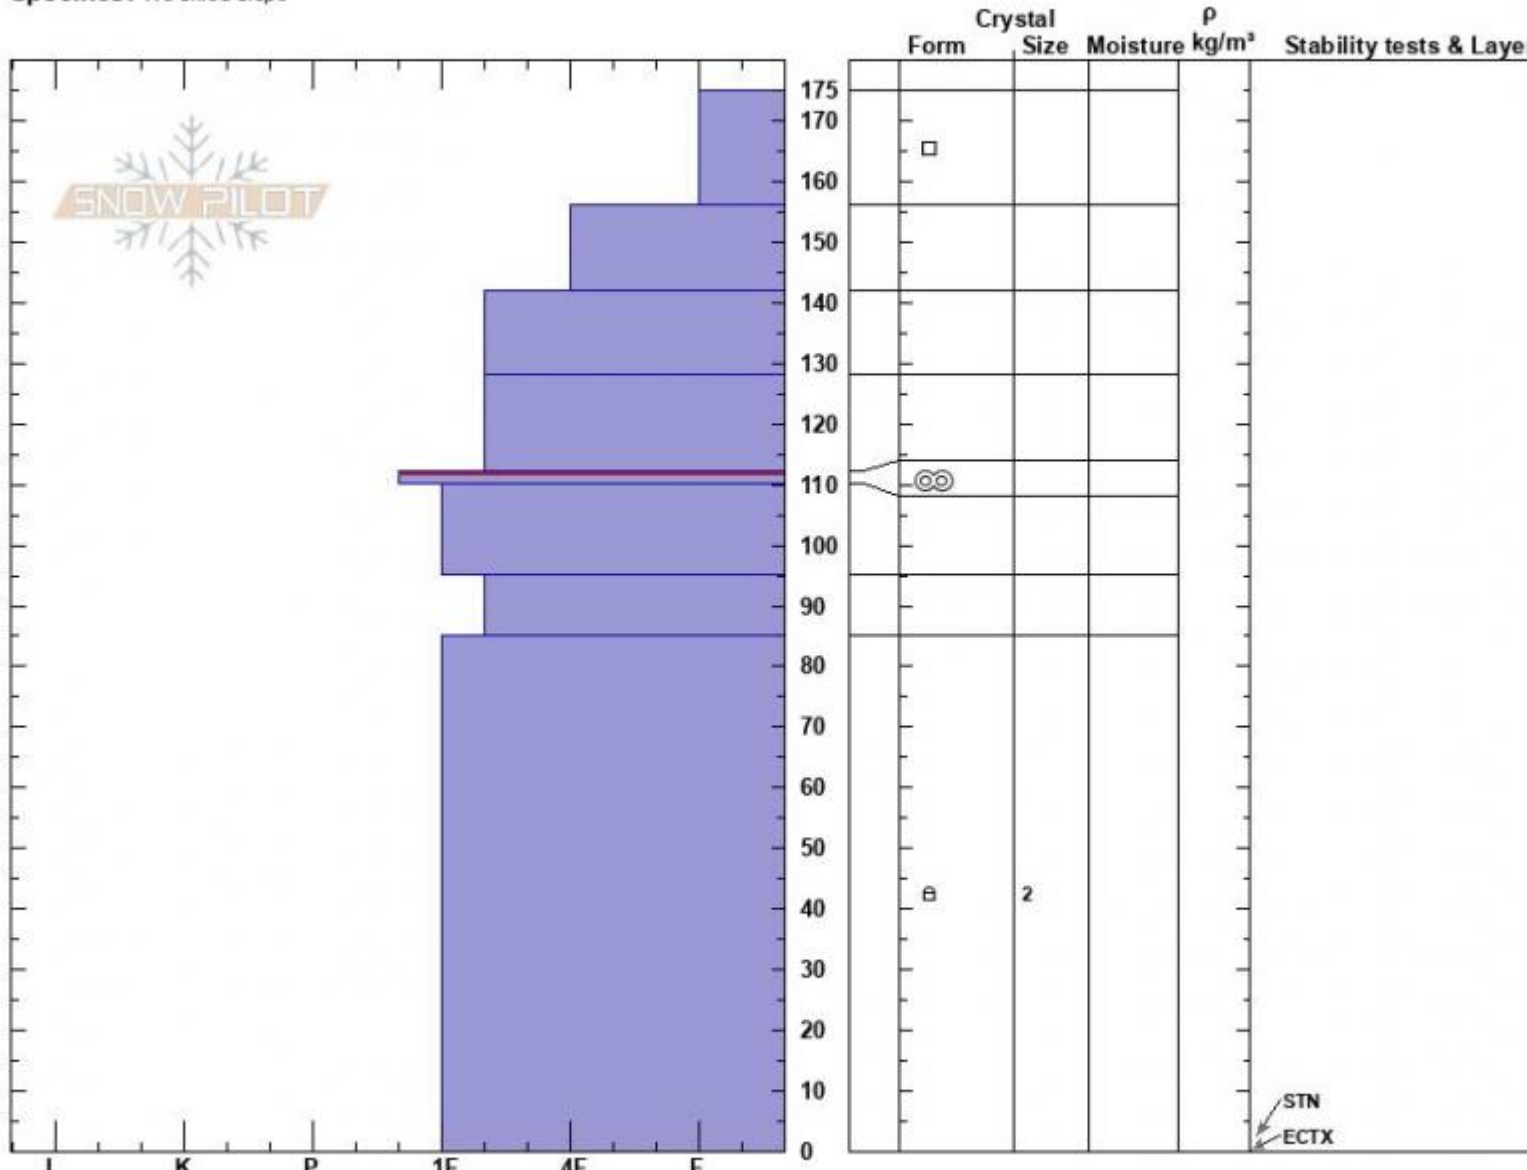

South of Cooke City  
 Absaroka Range  
 MT  
 Elevation: 9060 ft  
 Aspect: 320°  
 Specifics: We skied slope

Don Carroll  
 01/04/2023 - 12:00pm  
 Co-ord: 45.00700N, -109.99100W  
 Slope Angle: 30°  
 Wind Loading:

Stability: Very Good  
 Air Temperature: 14°F  
 Sky Cover: OVC  
 Precipitation: NO  
 Wind: Calm

HS:175  
 PF:40  
 PS:20  
 Layer Notes: 112-110cm:Problematic layer

Notes: submitted on behalf of Silver Gate Lodging; pit technicians Carroll and Logan; HS variable; snow consolidated to ground-unexpected result; white ba collapse/whumph; problem found at 9700 feet with new snow not bonded to old-turned around at that point

Advisory Region  
 Cooke City  
 Longitude  
 -109.94W  
 Latitude  
 45.02N  
 Cooke City, 2023-01-06