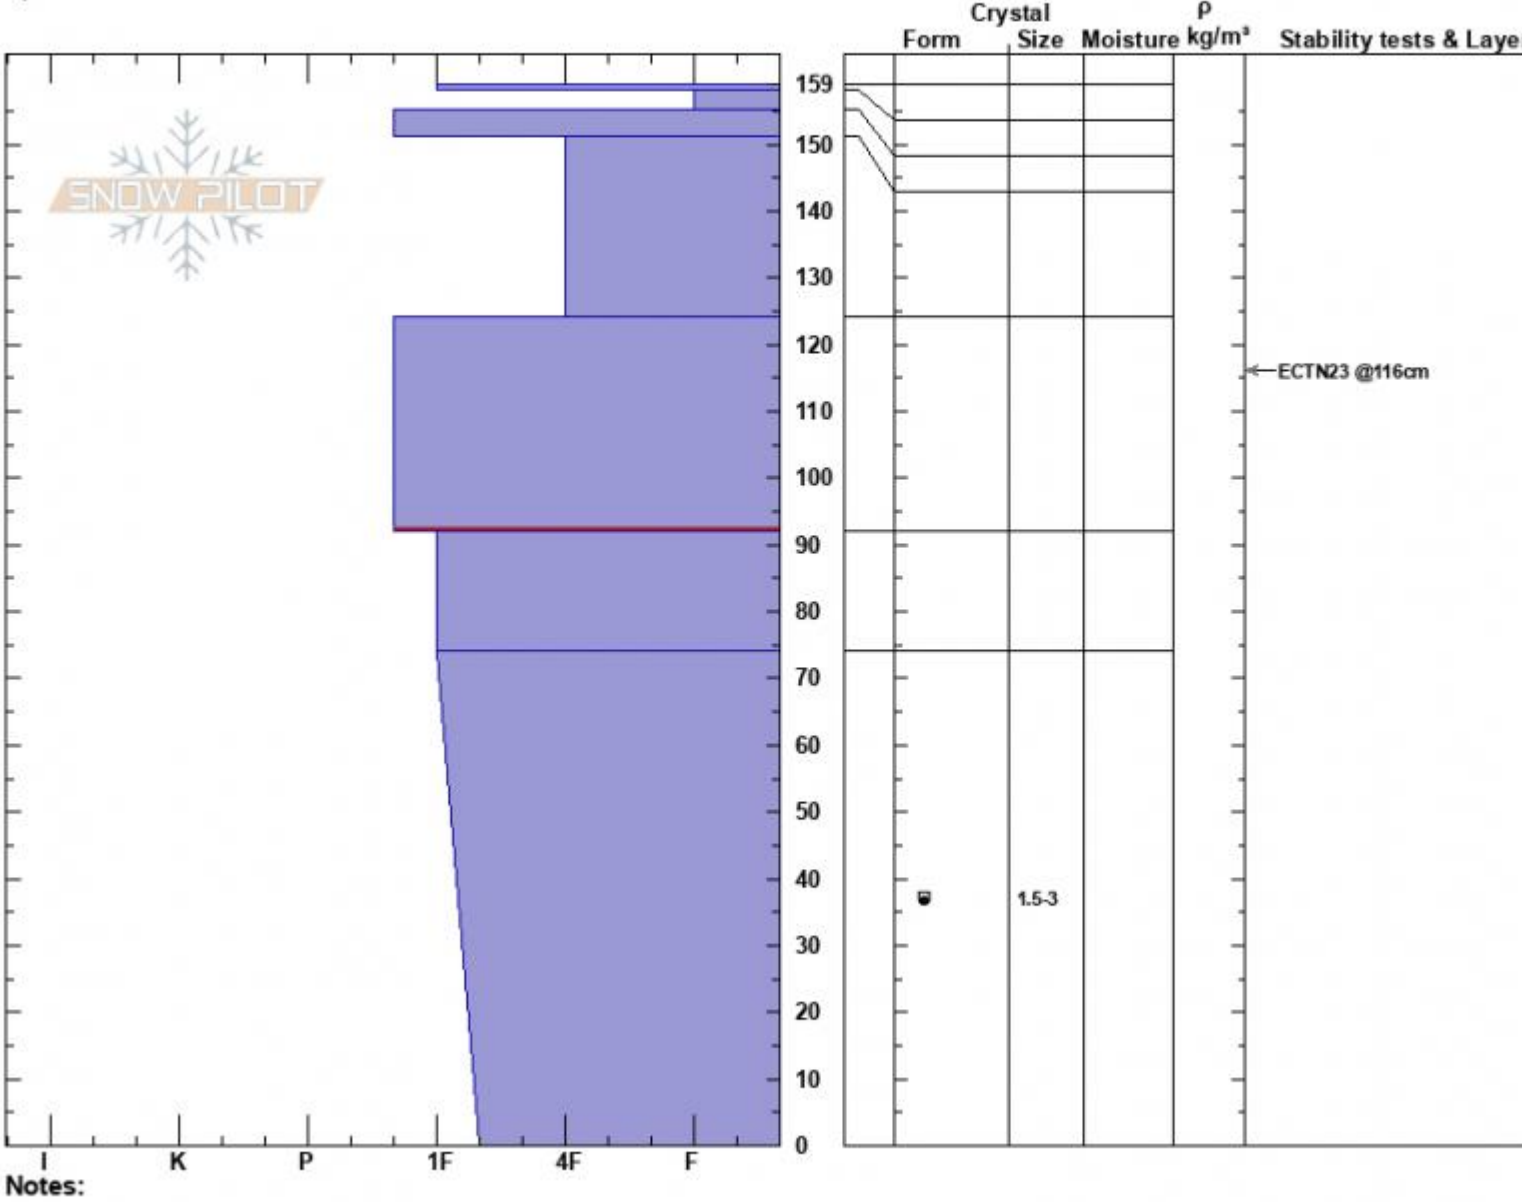

Blackmore Lake NE face
 Gallatin Range-N
 MT
 Elevation: 2787 m
 Aspect: NE
 Specifics:

Erich Schreier
 01/08/2023 - 2:00am
 Co-ord: 45.45707N, -110.99935W
 Slope Angle: 38°
 Wind Loading: yes

Stability:
 Air Temperature: -4°C
 Sky Cover: FEW
 Precipitation: NO
 Wind: S Moderate

HS:159 Layer Notes:
 124-92cm: Problematic layer

Advisory Region
 Northern Gallatin
 Longitude
 -111.00W
 Latitude
 45.46N
 Northern Gallatin, 2023-01-09