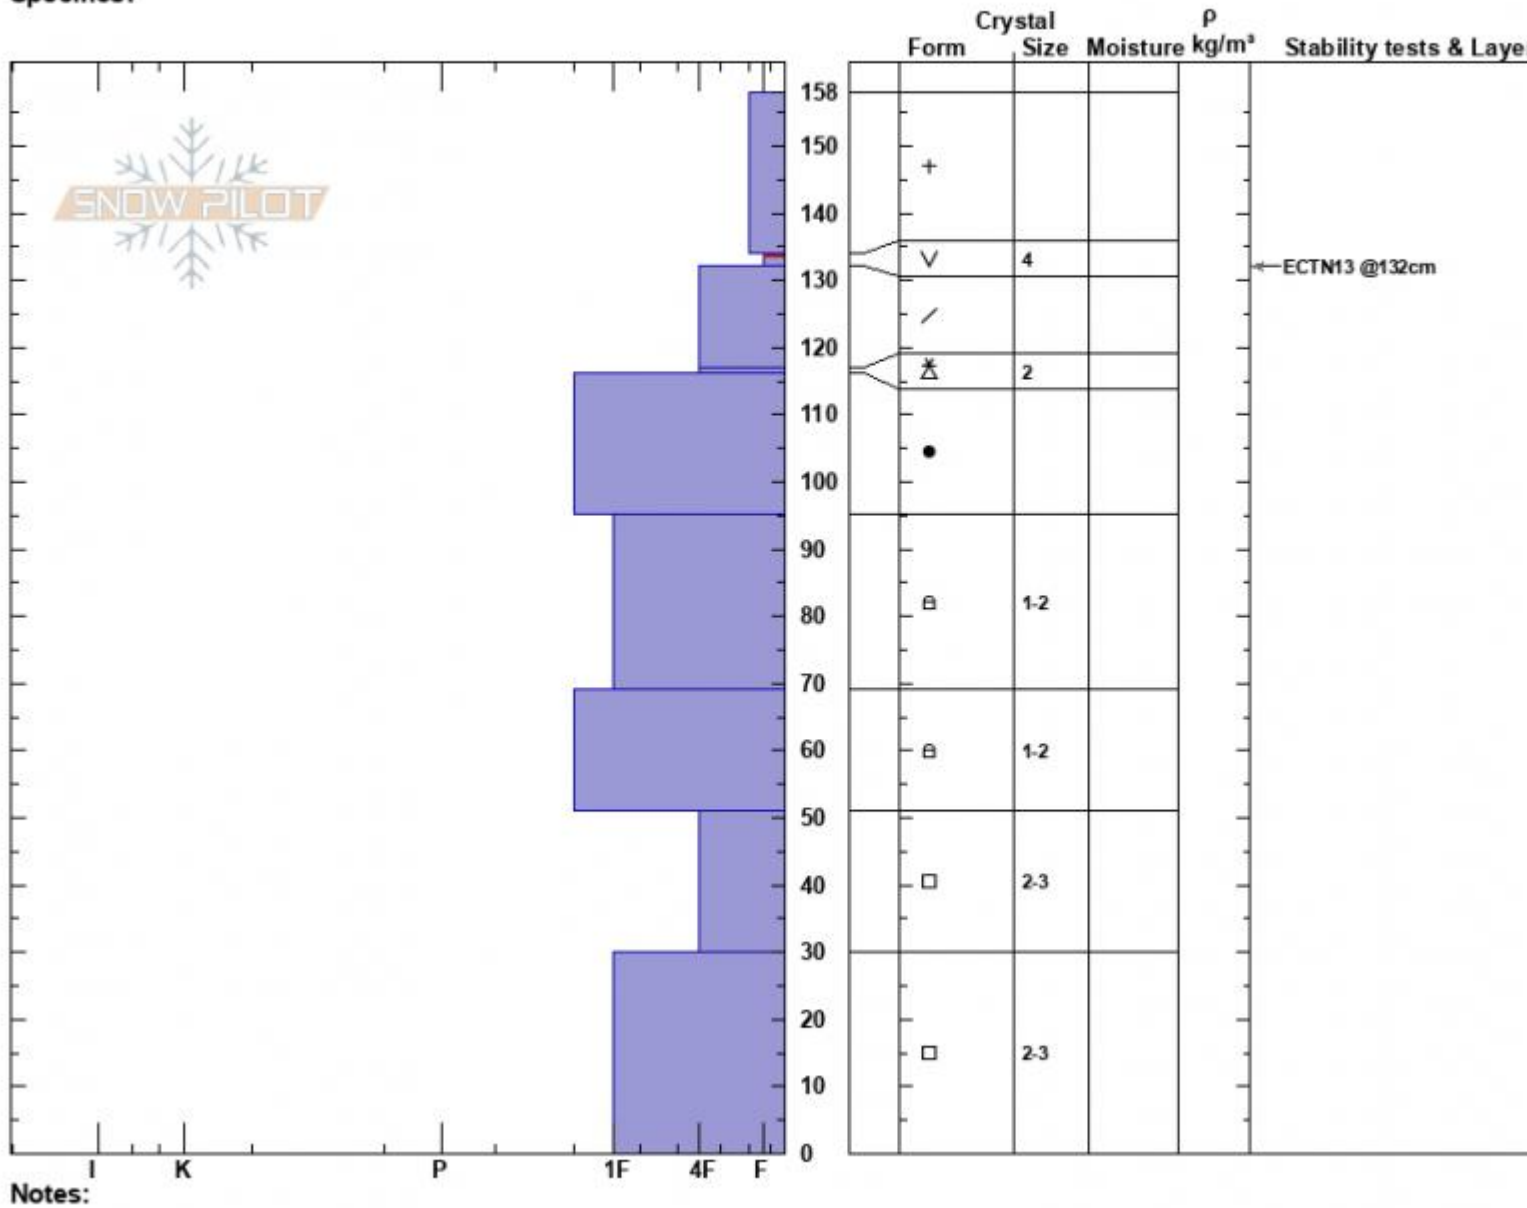

Ski Hill  
 Lionhead Range  
 MT  
 Elevation: 8058 ft  
 Aspect: 45°  
 Specifics:

Alex Haddad  
 01/11/2023 - 11:10am  
 Co-ord: 44.70222N, -111.29580W  
 Slope Angle: 25°  
 Wind Loading: no

Stability: Fair  
 Air Temperature:  
 Sky Cover: FEW  
 Precipitation: NO  
 Wind: E Light Breeze

HS:158  
 PF:30  
 Layer Notes: 134-132cm:Problematic layer

Advisory Region  
 Lionhead Range  
 Longitude  
 -111.29W  
 Latitude  
 44.70N  
 Lionhead Range, 2023-01-11