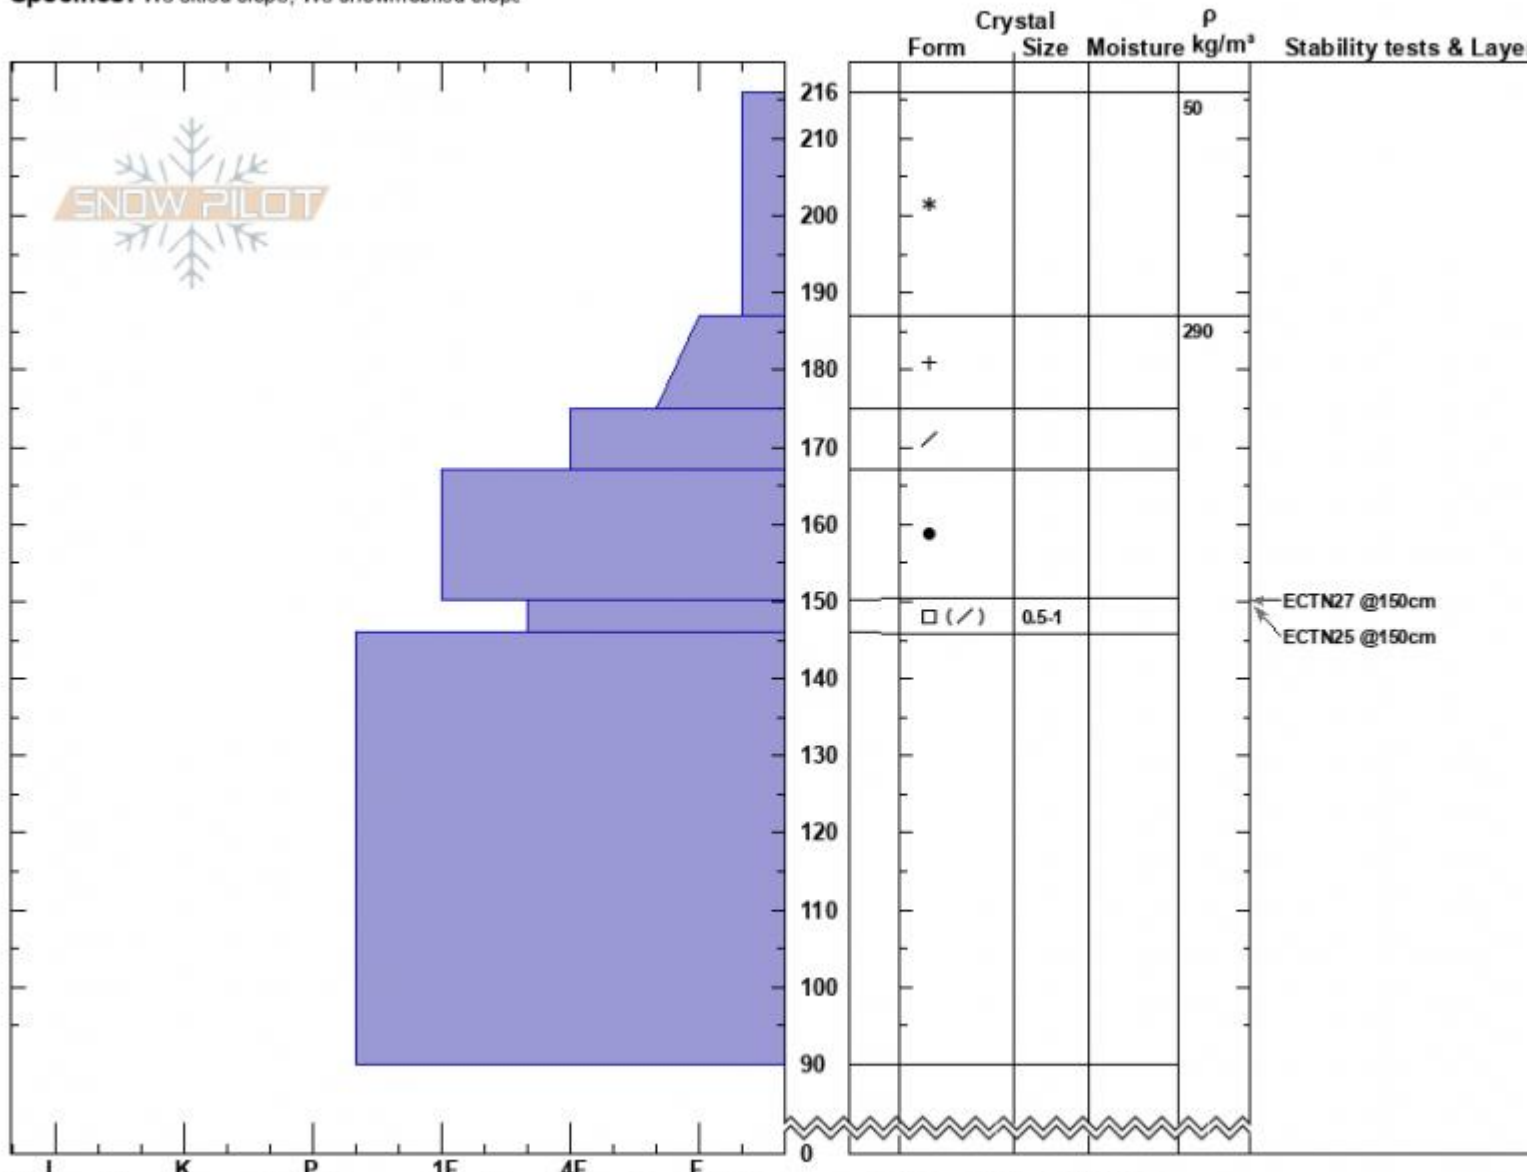

Goose Creek
 Cooke City
 MT
 Elevation: 9550 ft
 Aspect: 25°
 Specifics: We skied slope; We snowmobiled slope

Alex Marienthal
 12/31/2022 - 10:45am
 Co-ord: 45.08302N, -109.94708W
 Slope Angle: 28°
 Wind Loading:

Stability:
 Air Temperature:
 Sky Cover: OVC
 Precipitation: S1
 Wind: Calm

HS:216 Layer Notes:
 150-146cm: Problematic layer

Notes: 14" new snow = 0.7" SWE, recent snow below that was 5"=1.4" SWE (measured with SnowMetrics SWE tube).

Advisory Region
 Cooke City
 Longitude
 -109.93W

Latitude

45.07N

Cooke City, 2022-12-31