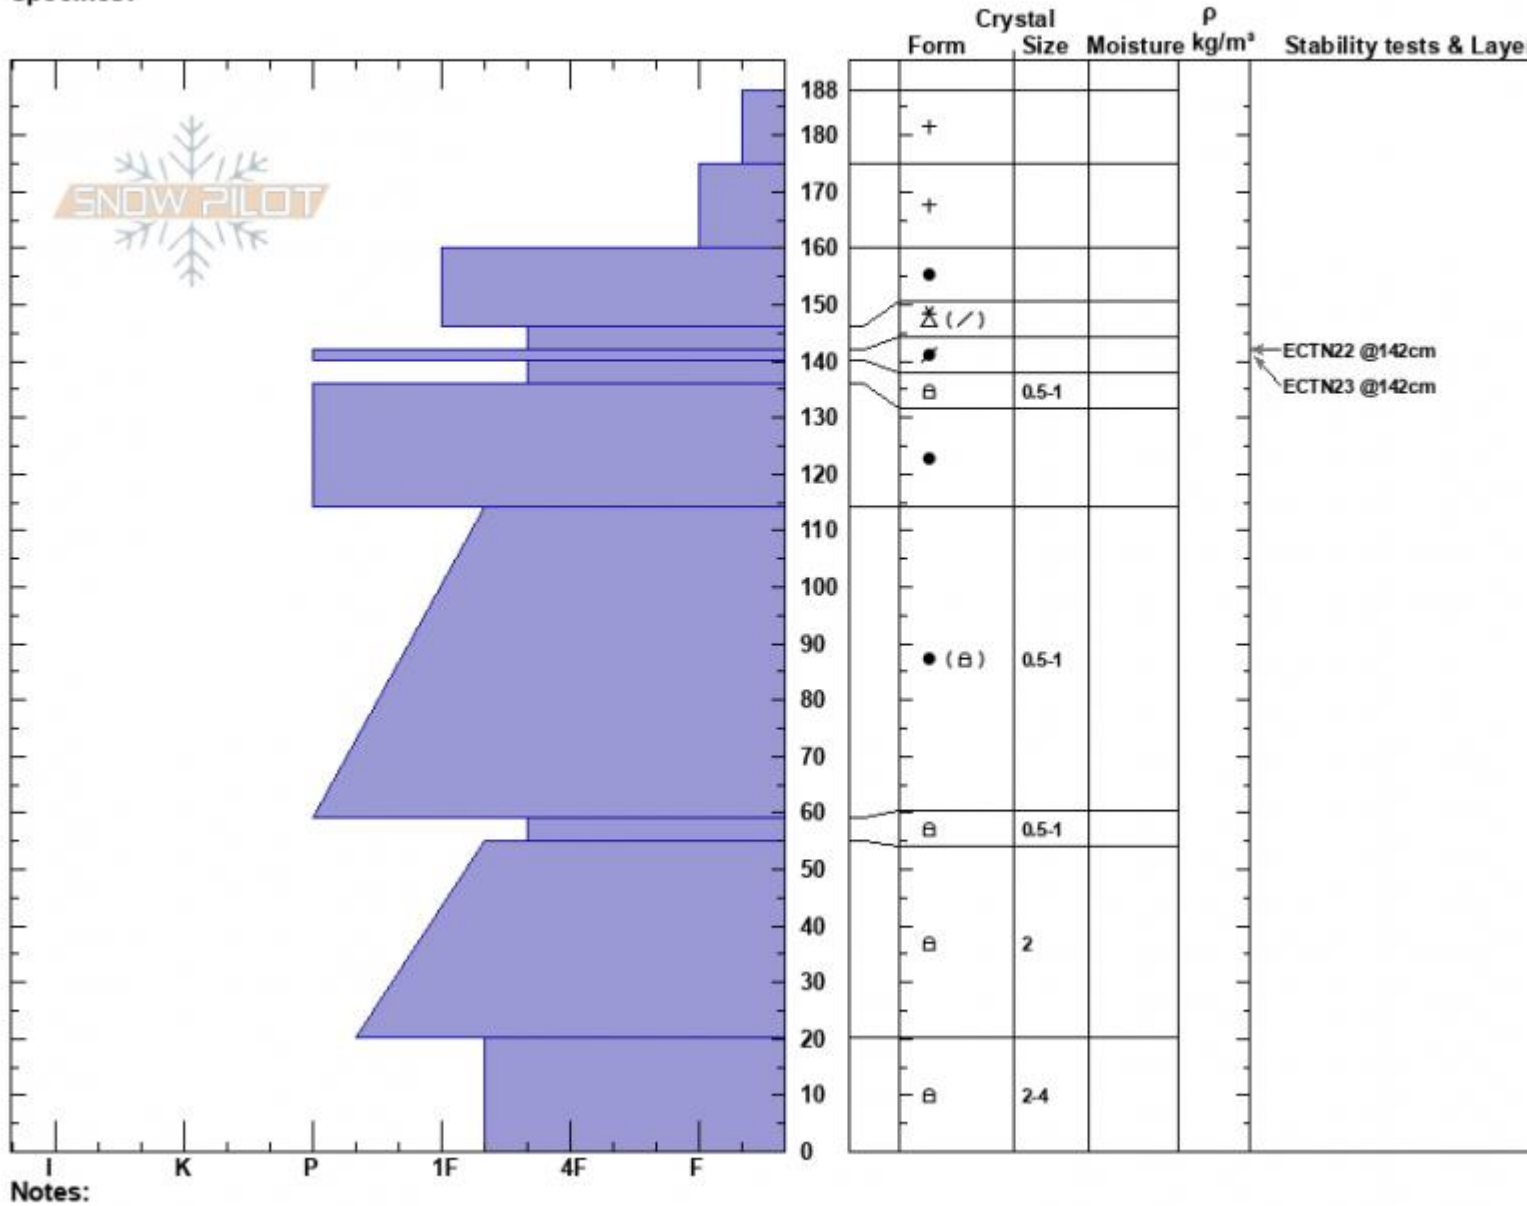

Henderson Bench
 Cooke City
 MT
 Elevation: 9645 ft
 Aspect: 30°
 Specifics:

Alex Marienthal
 12/30/2022 - 3:15pm
 Co-ord: 45.05066N, -109.93439W
 Slope Angle: 25°
 Wind Loading:

Stability:
 Air Temperature:
 Sky Cover: OVC
 Precipitation: S2
 Wind: Calm

HS:188 Layer Notes:
 PF:50

Advisory Region
 Cooke City
 Longitude
 -109.93W

Latitude

45.07N

Cooke City, 2022-12-30