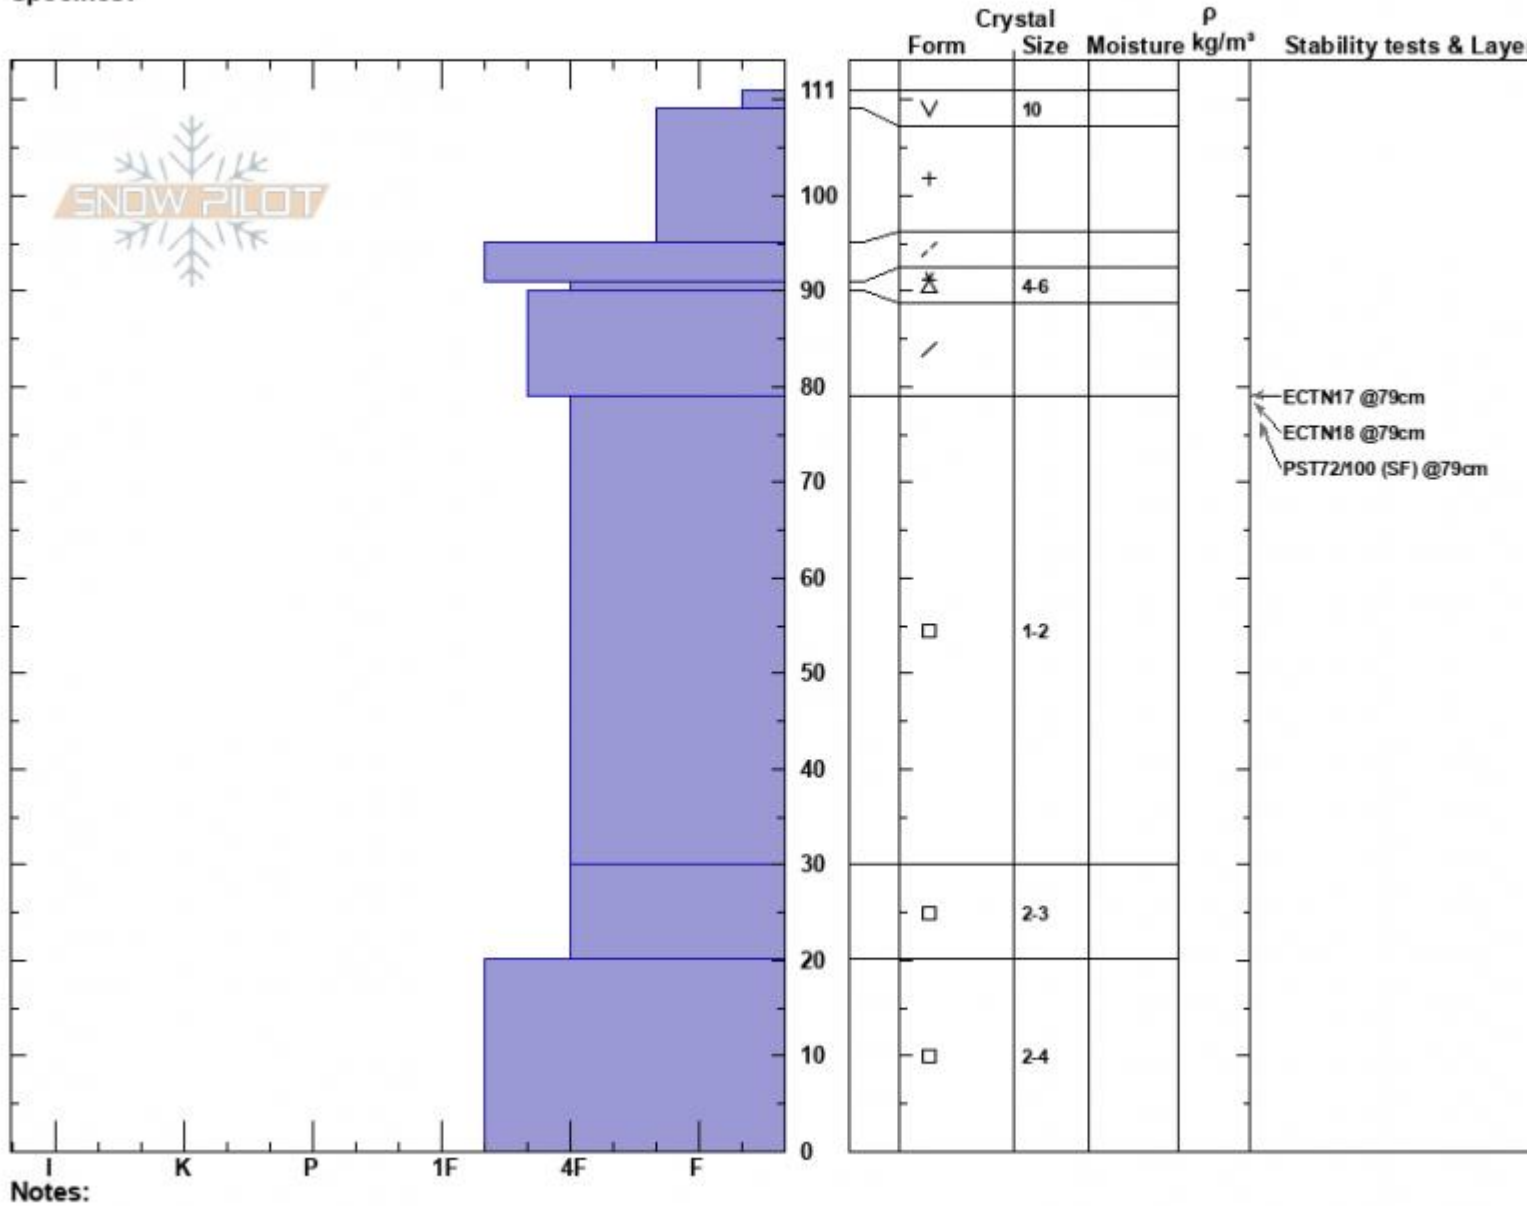

Lazy Susan  
 Bridger Range  
 MT  
 Elevation: 8504 ft  
 Aspect: 50°  
 Specifics:

Alex Marienthal  
 01/08/2023 - 11:00am  
 Co-ord: 45.82687N, -110.93186W  
 Slope Angle: 28°  
 Wind Loading:

Stability: Fair  
 Air Temperature:  
 Sky Cover: OVC  
 Precipitation: NO  
 Wind: Calm

HS:111  
 PF:90  
 PS: 15  
 Layer Notes:  
 79-30cm: Problematic layer

Advisory Region  
 Bridger Range  
 Longitude  
 -110.93W  
 Latitude  
 45.83N  
 Bridger Range, 2023-01-08