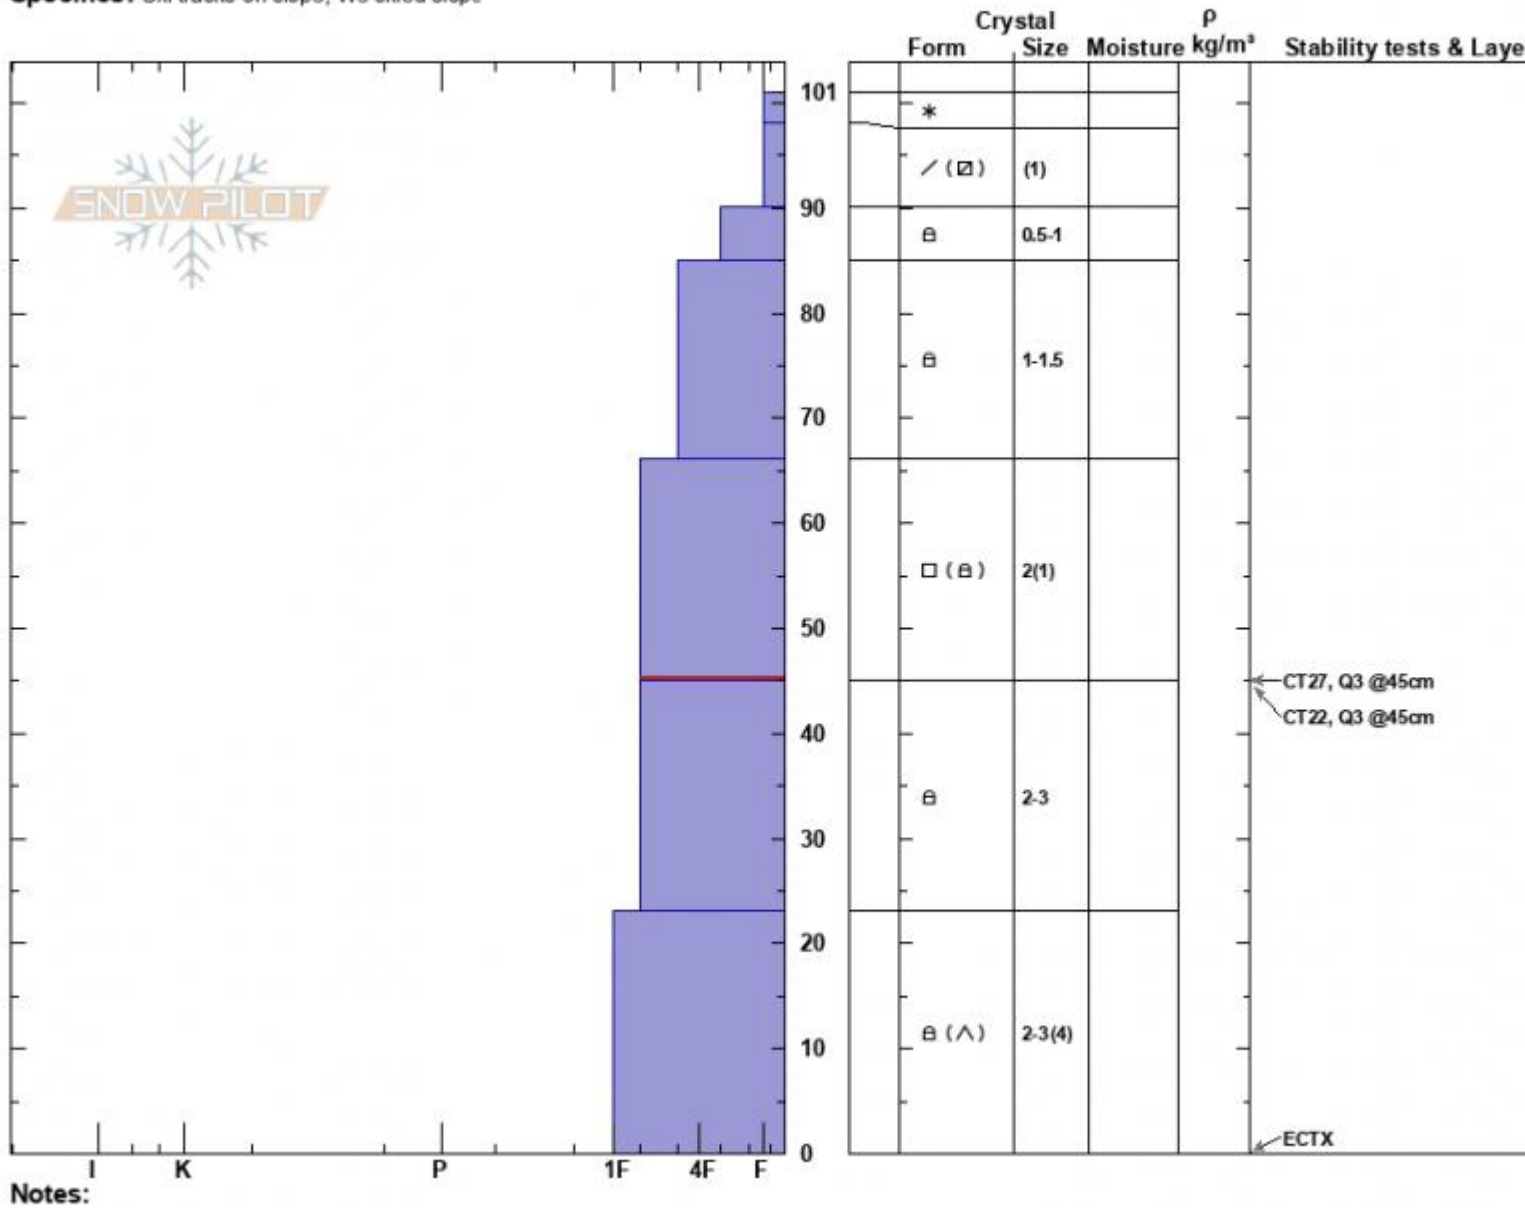

Blackmore Meadows
 Gallatin Range-N
 MT
 Elevation: 8655 ft
 Aspect: 13°
 Specifics: Ski tracks on slope; We skied slope

Alex Haddad
 01/14/2023 - 10:26am
 Co-ord: 45.44727N, -110.98845W
 Slope Angle: 16°
 Wind Loading: no

Stability: Good
 Air Temperature:
 Sky Cover: FEW
 Precipitation: NO
 Wind: W Light Breeze

HS:101
 PF:25
 PS:10
 Layer Notes: 66-45cm:Problematic layer

Advisory Region
 Northern Gallatin
 Longitude
 -111.00W
 Latitude
 45.44N
 Northern Gallatin, 2023-01-14