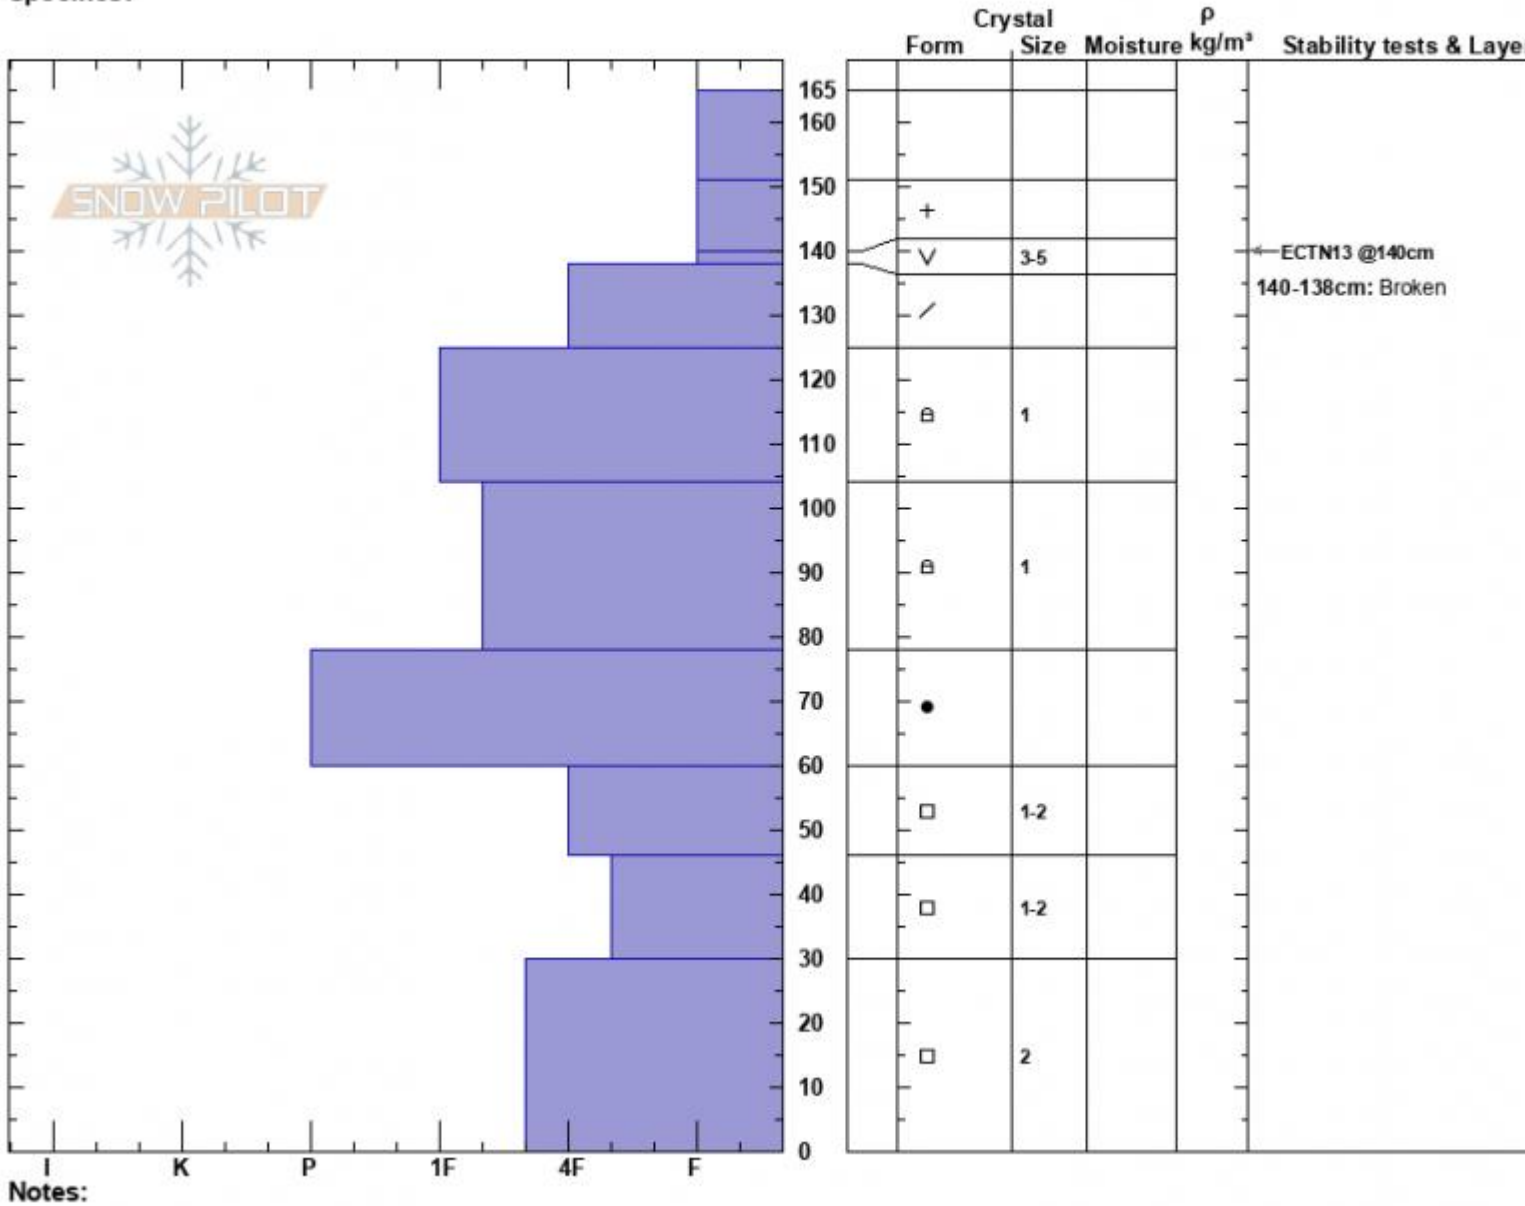

Old Weather Station
 Lionhead Range
 MT
 Elevation: 8741 ft
 Aspect: 315°
 Specifics:

Dave Zinn
 01/11/2023 - 1:00pm
 Co-ord: 44.71012N, -111.32442W
 Slope Angle: 23°
 Wind Loading: no

Stability: Fair
 Air Temperature:
 Sky Cover: OVC
 Precipitation: S-1
 Wind: Calm

HS:165
 PF:50
Layer Notes:
 140-138cm: Broken
 140-138cm: Problematic layer

Advisory Region
 Lionhead Range
 Longitude
 -111.32W
 Latitude
 44.73N
 Lionhead Range, 2023-01-17