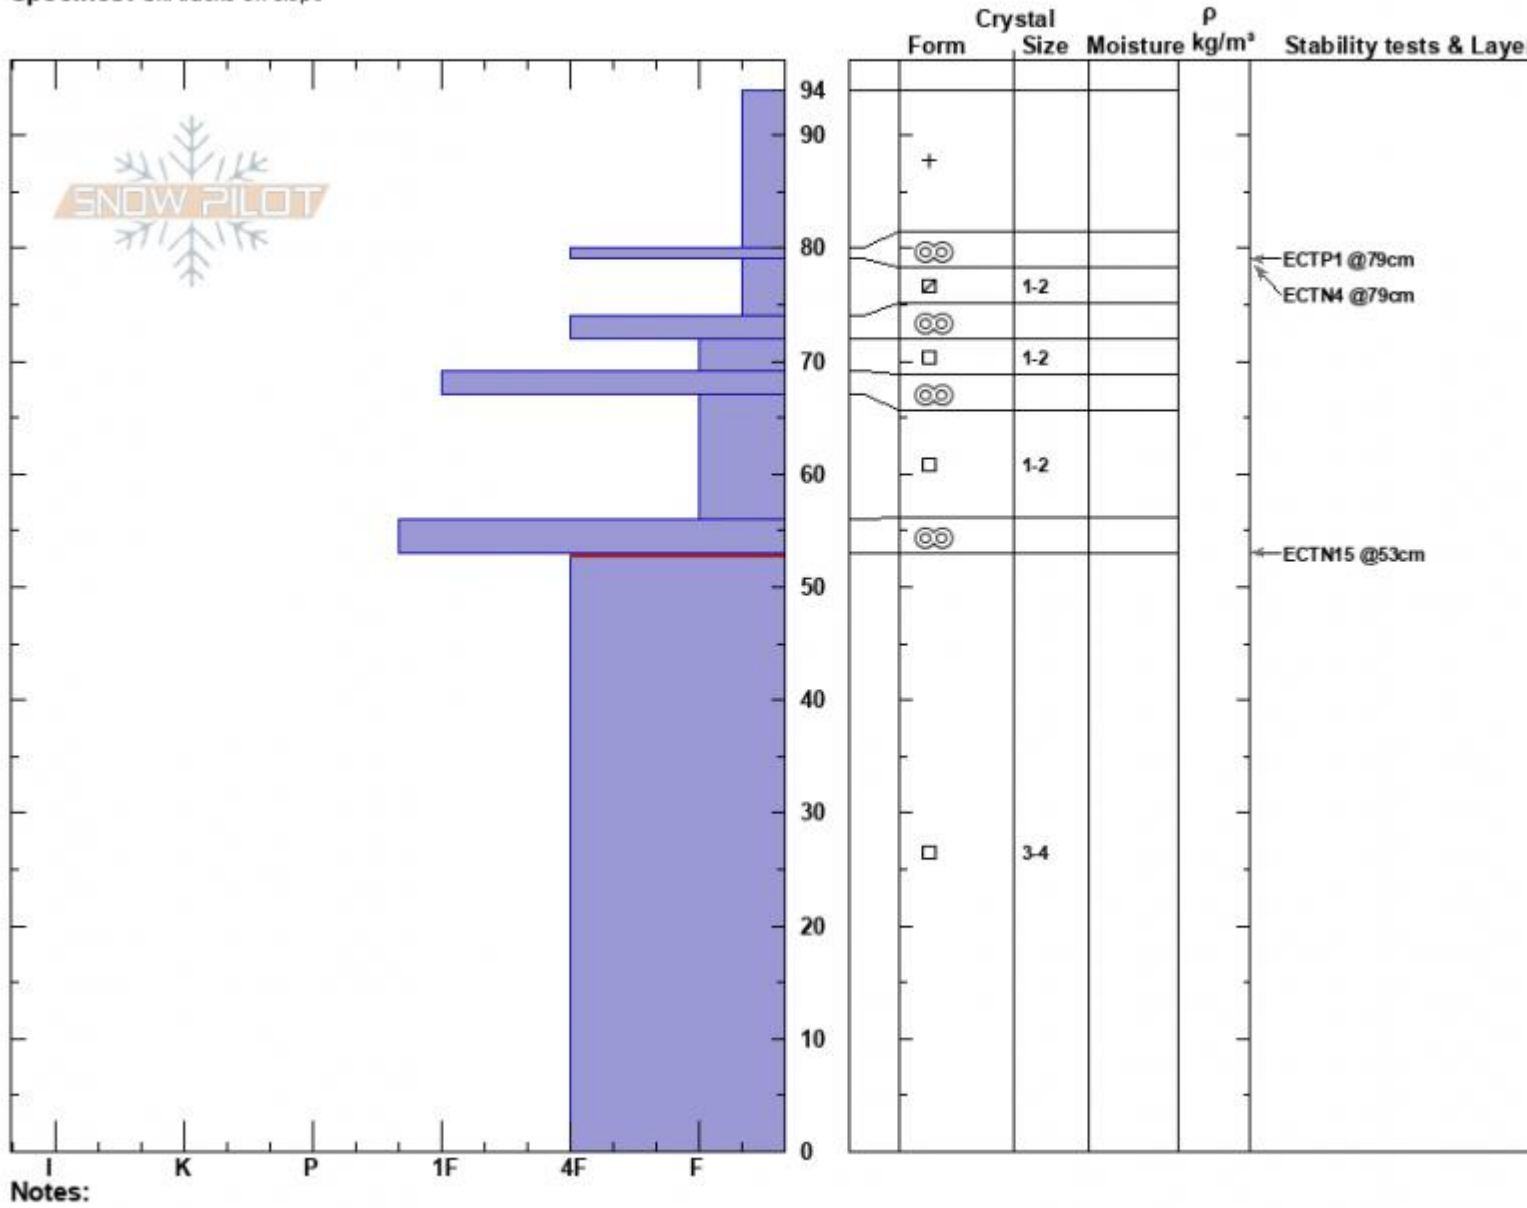

Tyler's Slide
 Madison Range-N
 MT
 Elevation: 8828 ft
 Aspect: 237°
 Specifics: Ski tracks on slope

Dave Zinn
 01/16/2023 - 12:00pm
 Co-ord: 45.32343N, -111.38373W
 Slope Angle: 35°
 Wind Loading: no

Stability: Fair
 Air Temperature:
 Sky Cover: OVC
 Precipitation: S1
 Wind: Calm

HS:94
 PF:90
 Layer Notes:
 53-0cm: Problematic layer

Advisory Region
 Northern Madison
 Longitude
 -111.39W
 Latitude
 45.34N
 Northern Madison, 2023-01-17