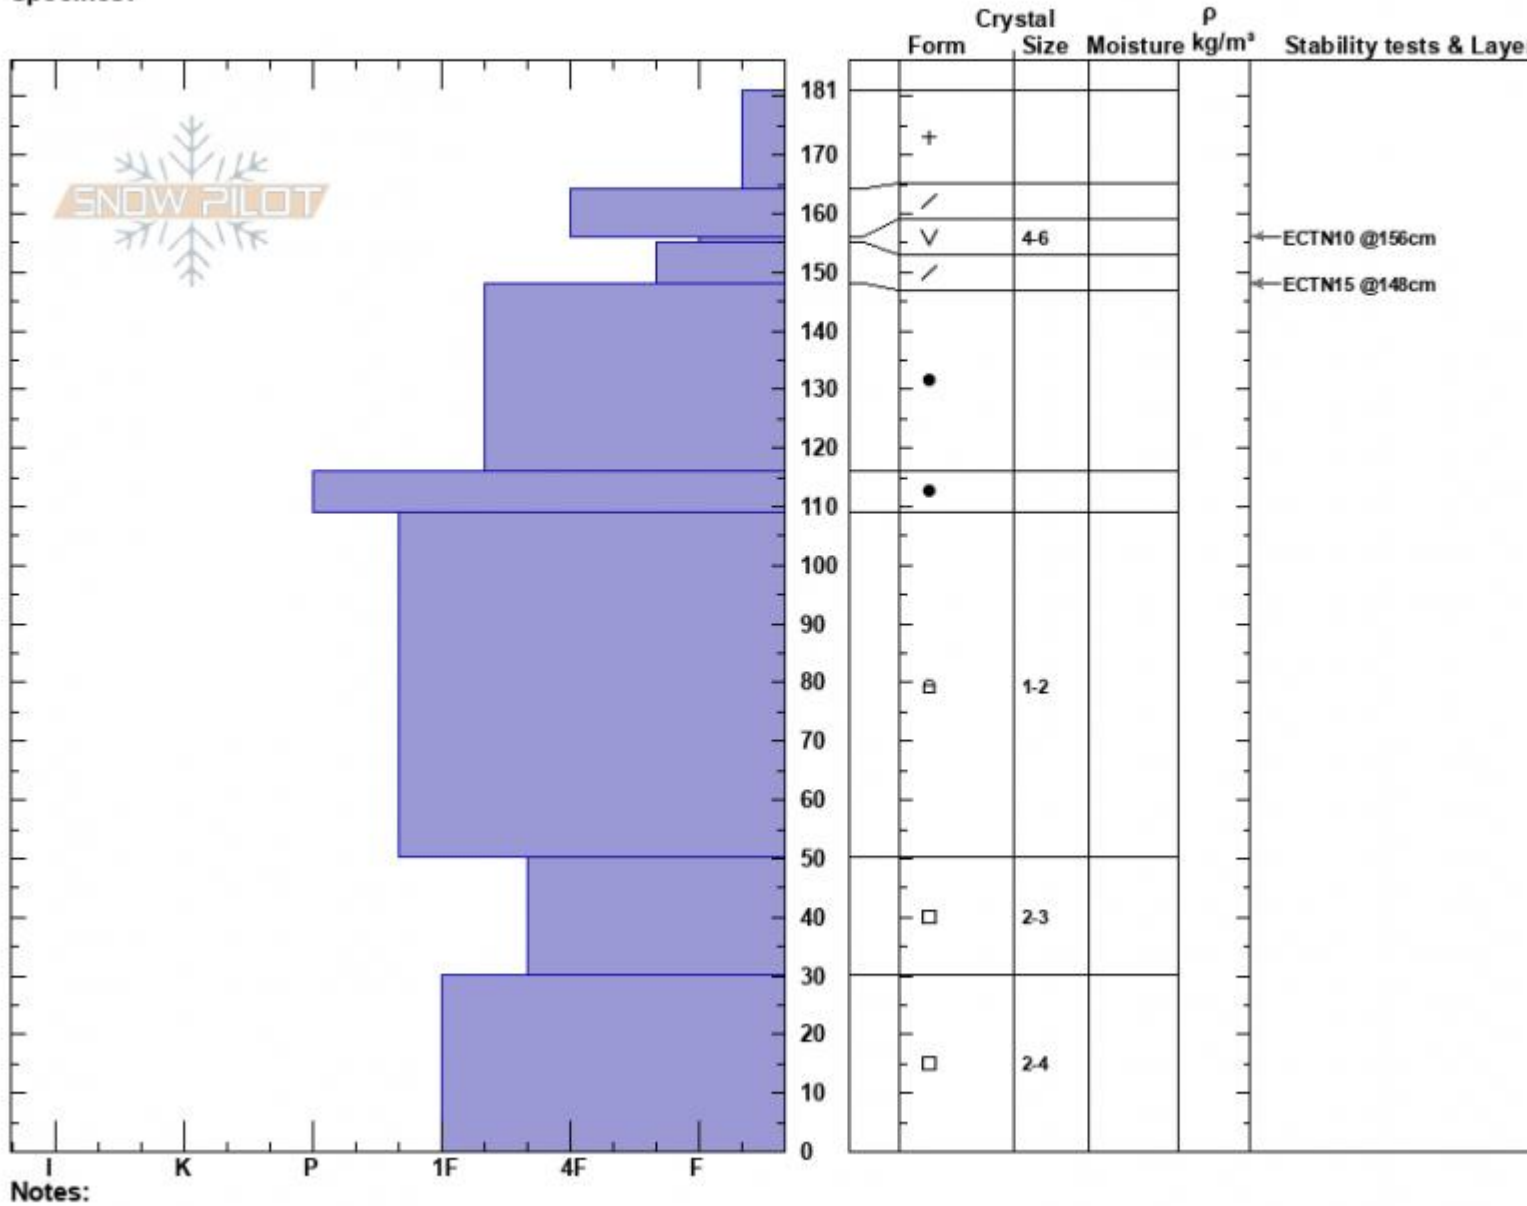

Spanky's  
 Madison Range-N  
 MT  
 Elevation: 9152 ft  
 Aspect: 65°  
 Specifics:

Dave Zinn  
 01/16/2023 - 1:00pm  
 Co-ord: 45.32528N, -111.38152W  
 Slope Angle: 33°  
 Wind Loading: previous

Stability: Good  
 Air Temperature:  
 Sky Cover: OVC  
 Precipitation: S1  
 Wind: S Calm

HS:181 Layer Notes:  
 PF:50 156-155cm:Problematic layer

Advisory Region  
 Northern Madison  
 Longitude  
 -111.38W  
 Latitude  
 45.35N  
 Northern Madison, 2023-01-17