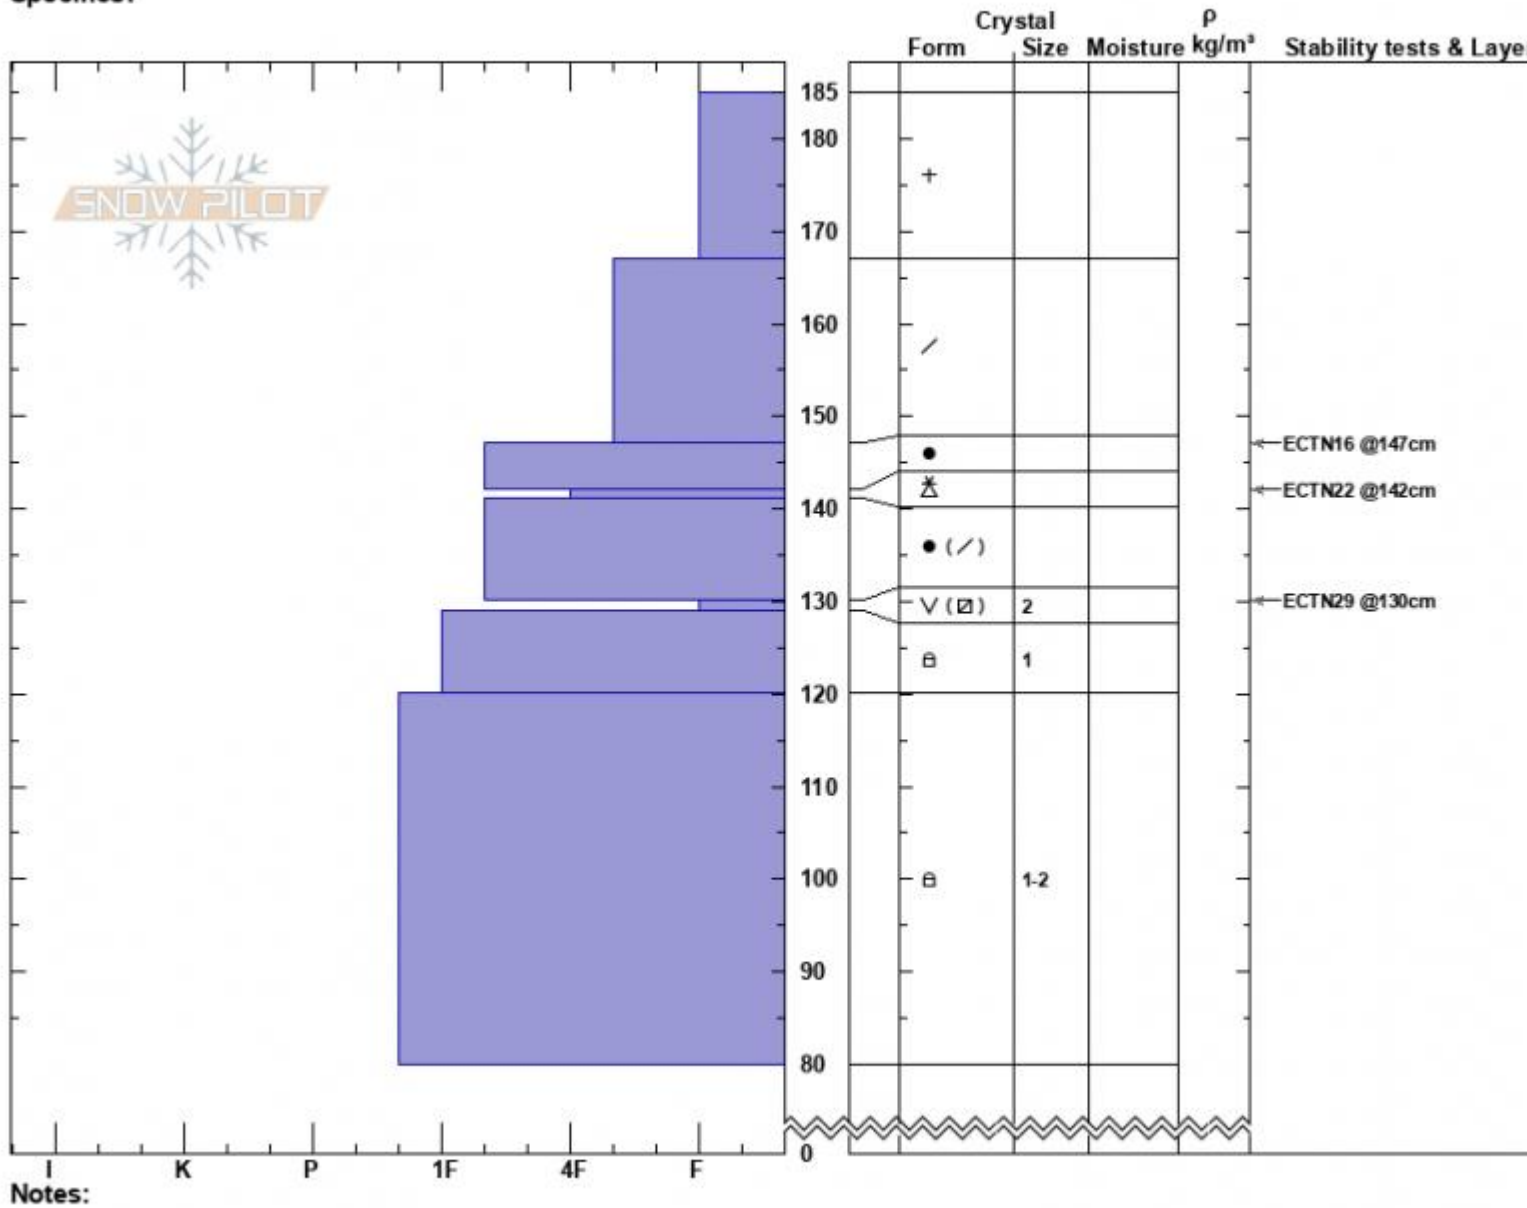

Across from Arange
 Centennial Range
 ID
 Elevation: 8794 ft
 Aspect: 180°
 Specifics:

Dave Zinn
 01/17/2023 - 1:00pm
 Co-ord: 44.53048N, -111.45995W
 Slope Angle: 30°
 Wind Loading: no

Stability: Fair
 Air Temperature:
 Sky Cover: CLR
 Precipitation: NO
 Wind: Calm

HS:185
 PF:30
 Layer Notes: 130-129cm:Problematic layer

Advisory Region
 Island Park
 Longitude
 -111.63W
 Latitude
 44.52N
 Island Park, 2023-01-17